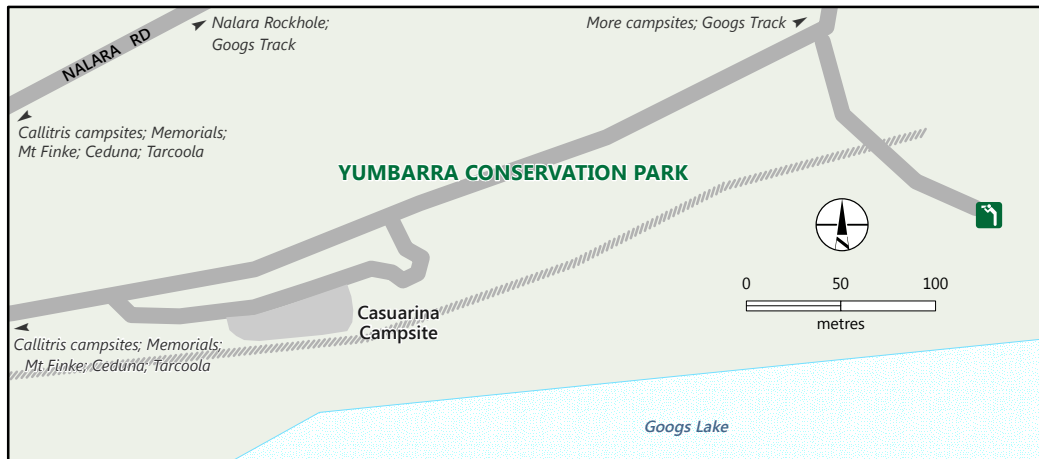

## Googs Lake Campground

## Casuarina Campsite

- |                            |                      |              |
|----------------------------|----------------------|--------------|
| Yumbarra Conservation Park | Walking trail        | Campground   |
| Reserve boundary           | Sandridge            | Toilets      |
| Sealed road                | Lake - intermittent  | Picnic table |
| Unsealed road              | Unallocated camping  | Lookout      |
| Track                      | Unallocated campsite |              |