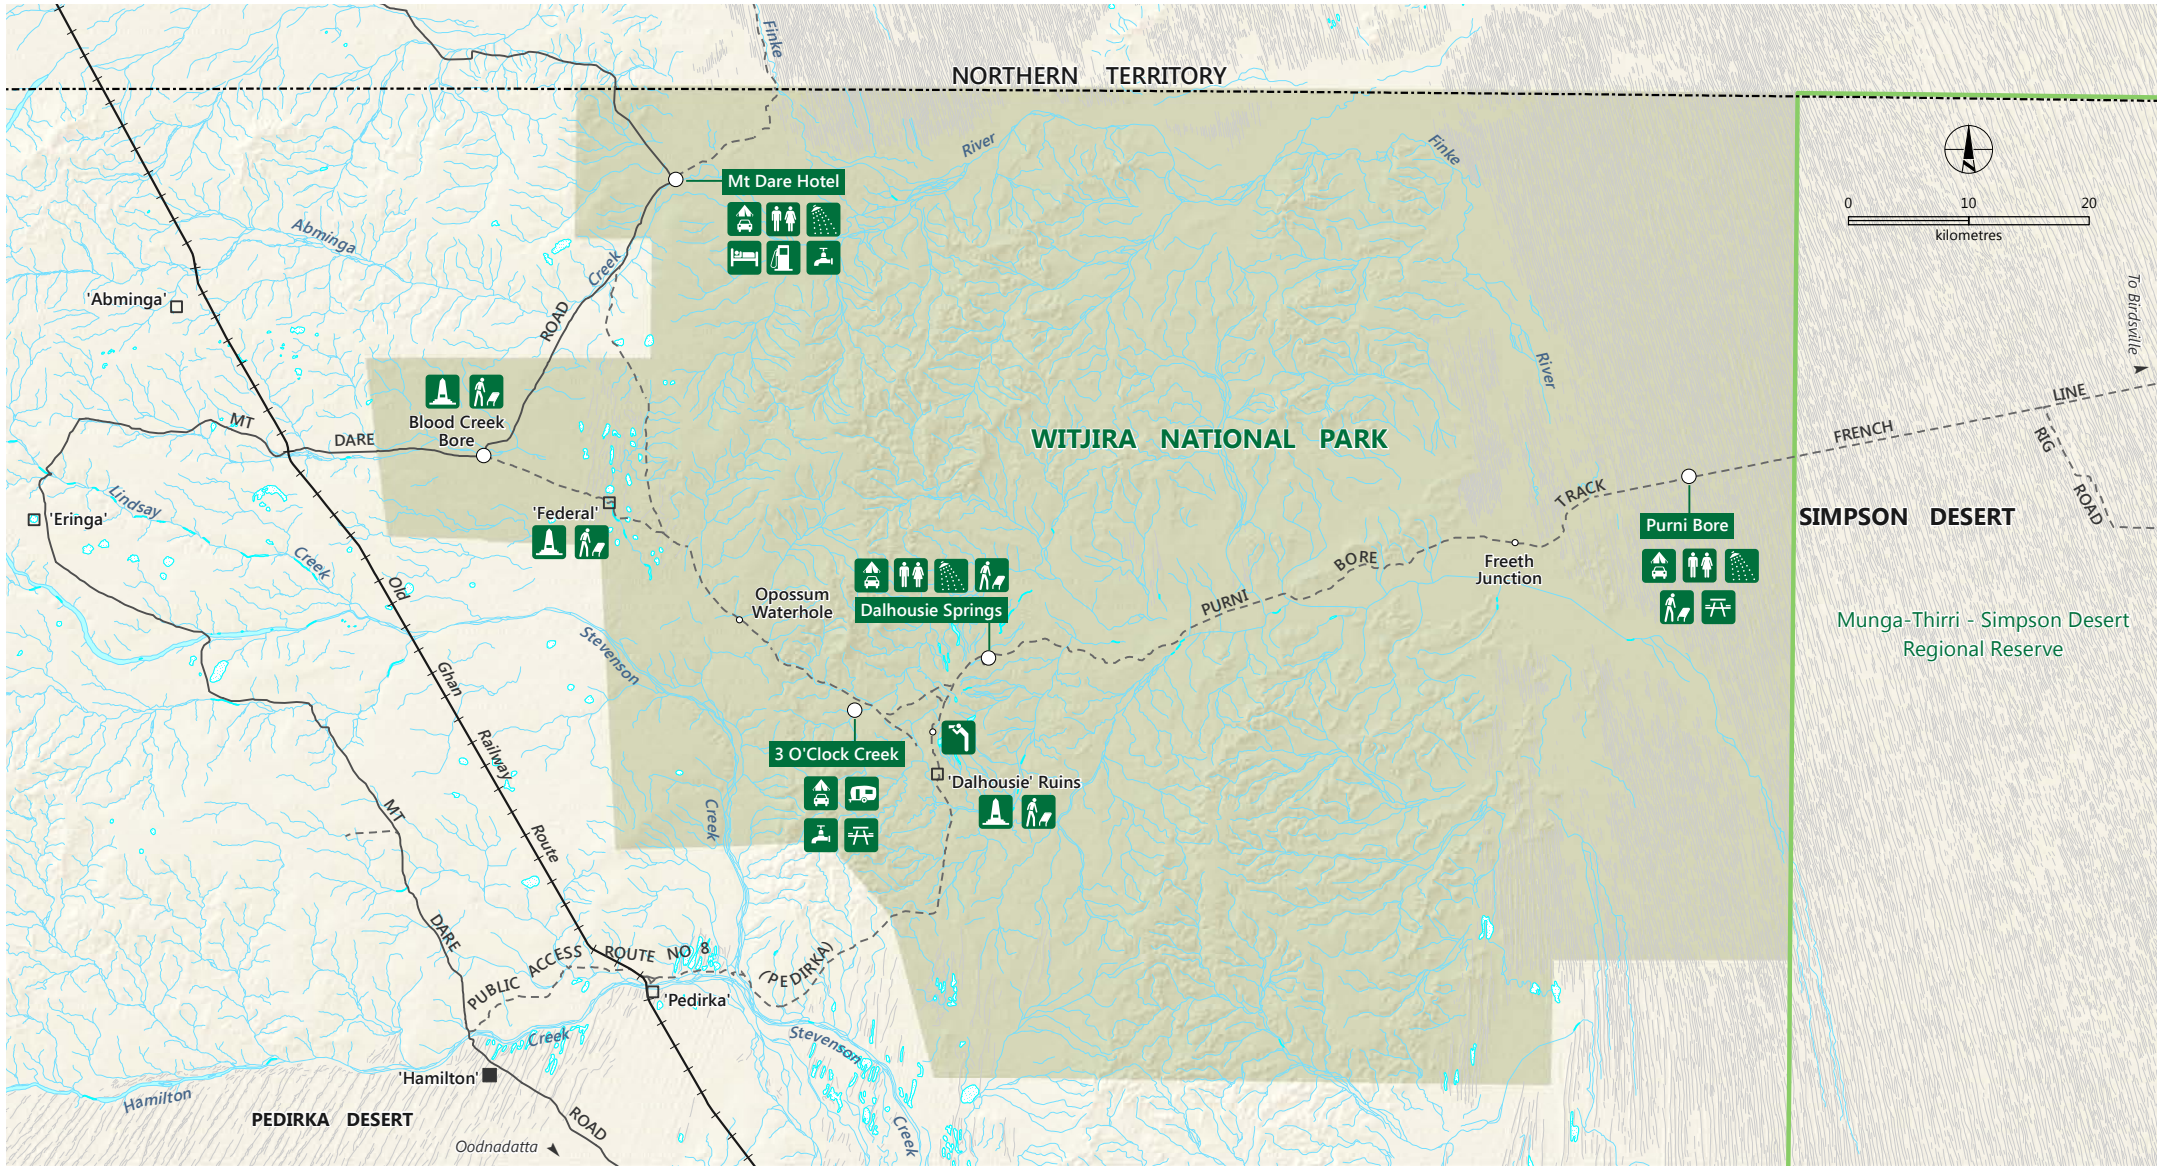

Witjira National Park

Government of South Australia

National Parks South Australia

- | | | | | |
|---------------------|-----------------------------------|--------------------|--------------|----------------|
| — Principal road | — Simpson Desert reserve boundary | Interpretive trail | Caravan site | Accommodation |
| — Minor road | Witjira National Park | Lookout | Picnic area | Fuel |
| - - - Track | Water - perennial, intermittent | Toilets | Shower | Drinking water |
| ••••• Walking trail | Sandridges | Historic site | Campground | |
| ■ □ Homestead, ruin | | | | |

DEW does not guarantee that this map is error free. Use of the map is at the user's sole risk and the information contained on the map may be subject to change without notice. Cartography by DEW, Mapland - 2018