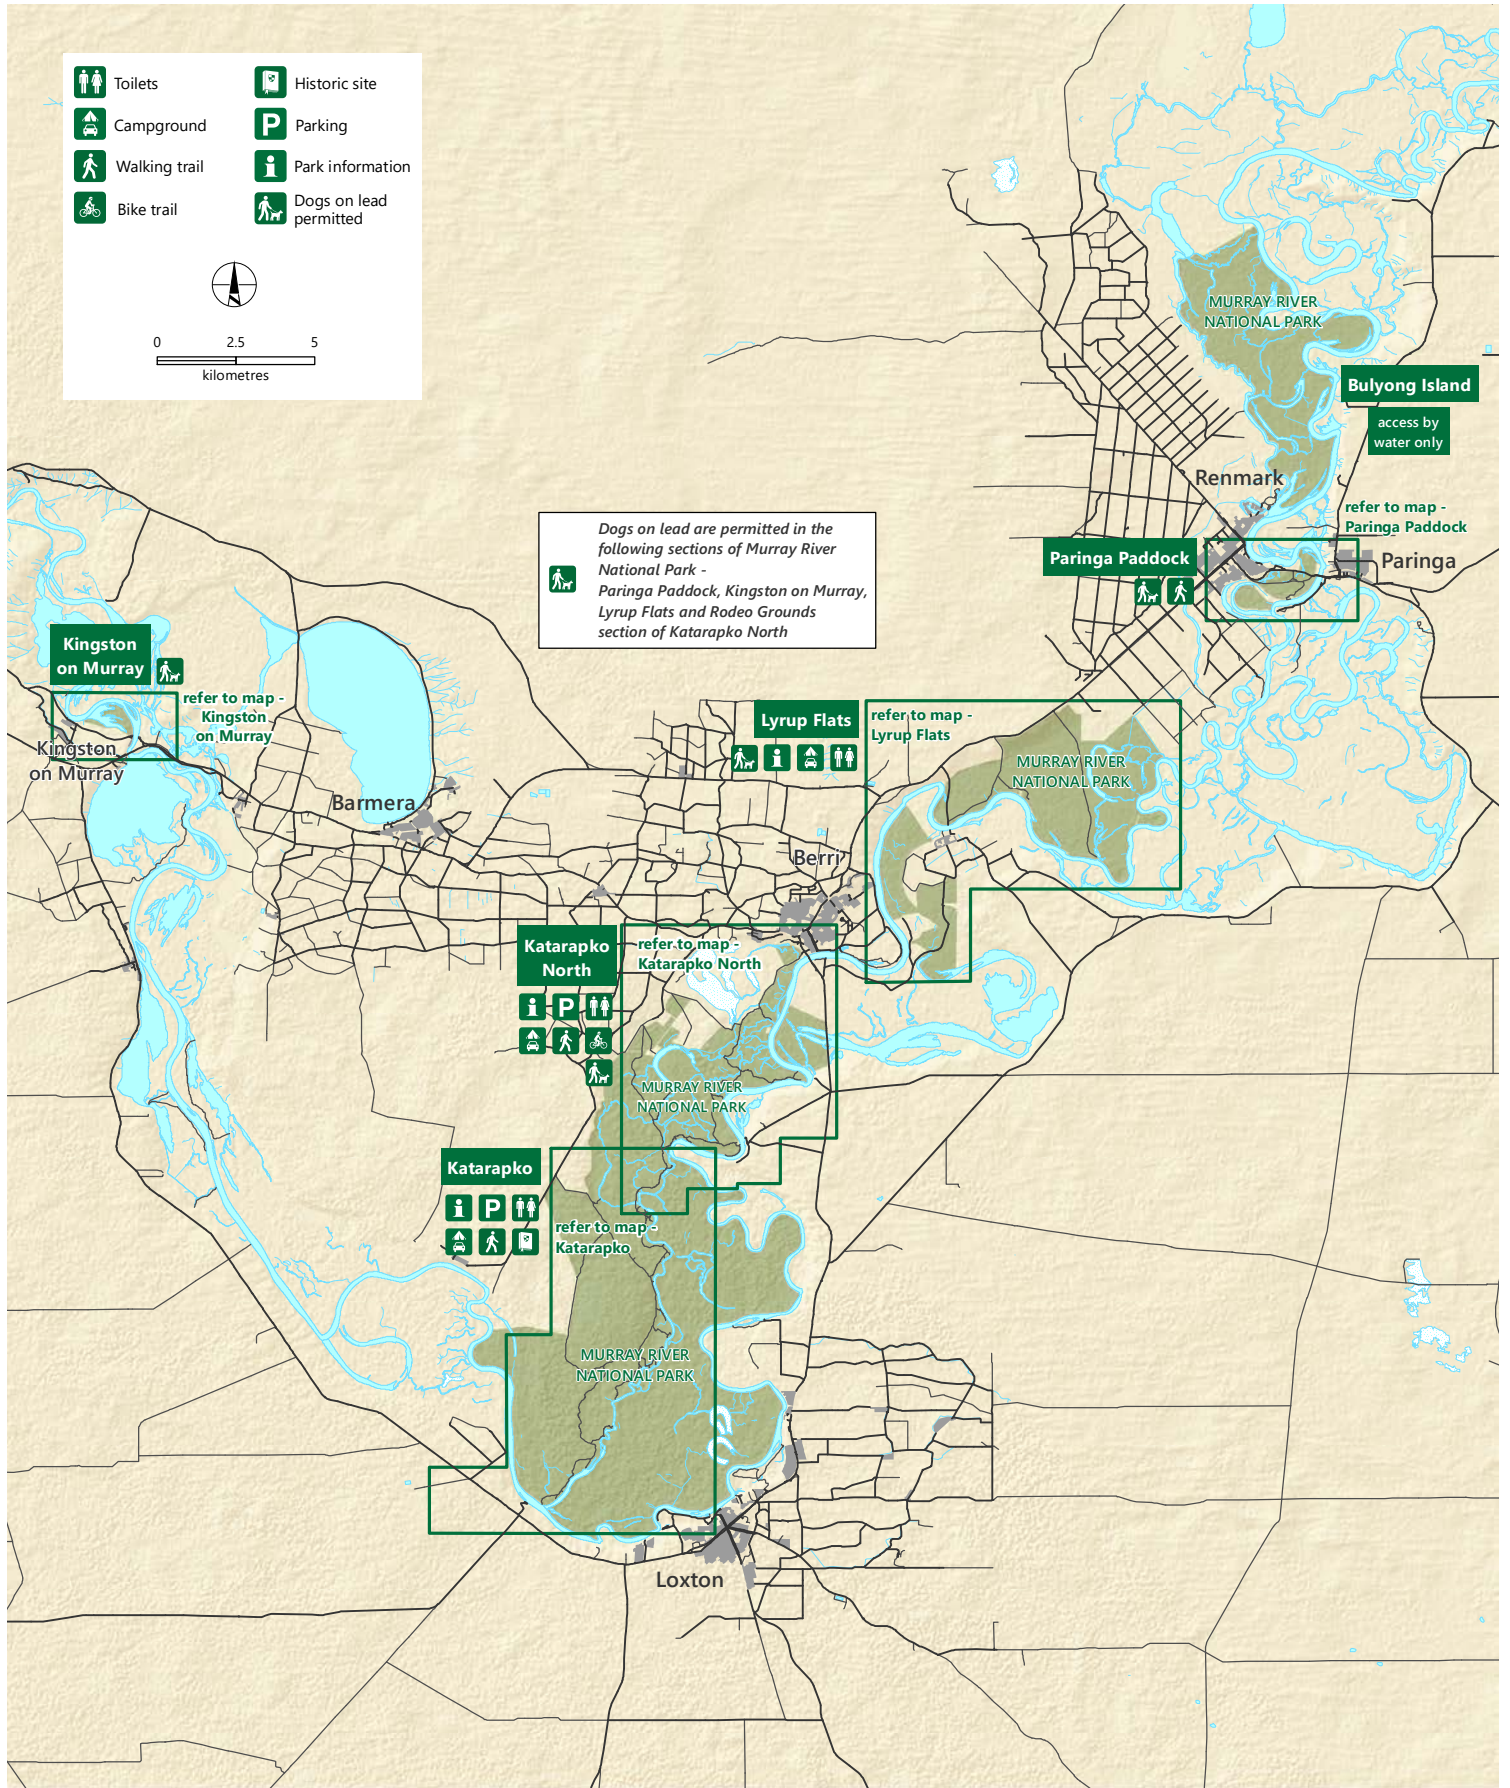

Murray River National Park

- Sealed road
- Unsealed road
- Built-up area
- National Park

DEW does not guarantee that this map is error free. Use of the map is at the user's sole risk and the information contained on the map may be subject to change without notice.
 Cartography by DEW, Mapland - 2023

Book online at parks.sa.gov.au
 Get the Avenza Maps app to use park maps on your phone.
 For more information, contact:
 Department for Environment and Water
 E: parks@sa.gov.au
 P: 08 8207 7700