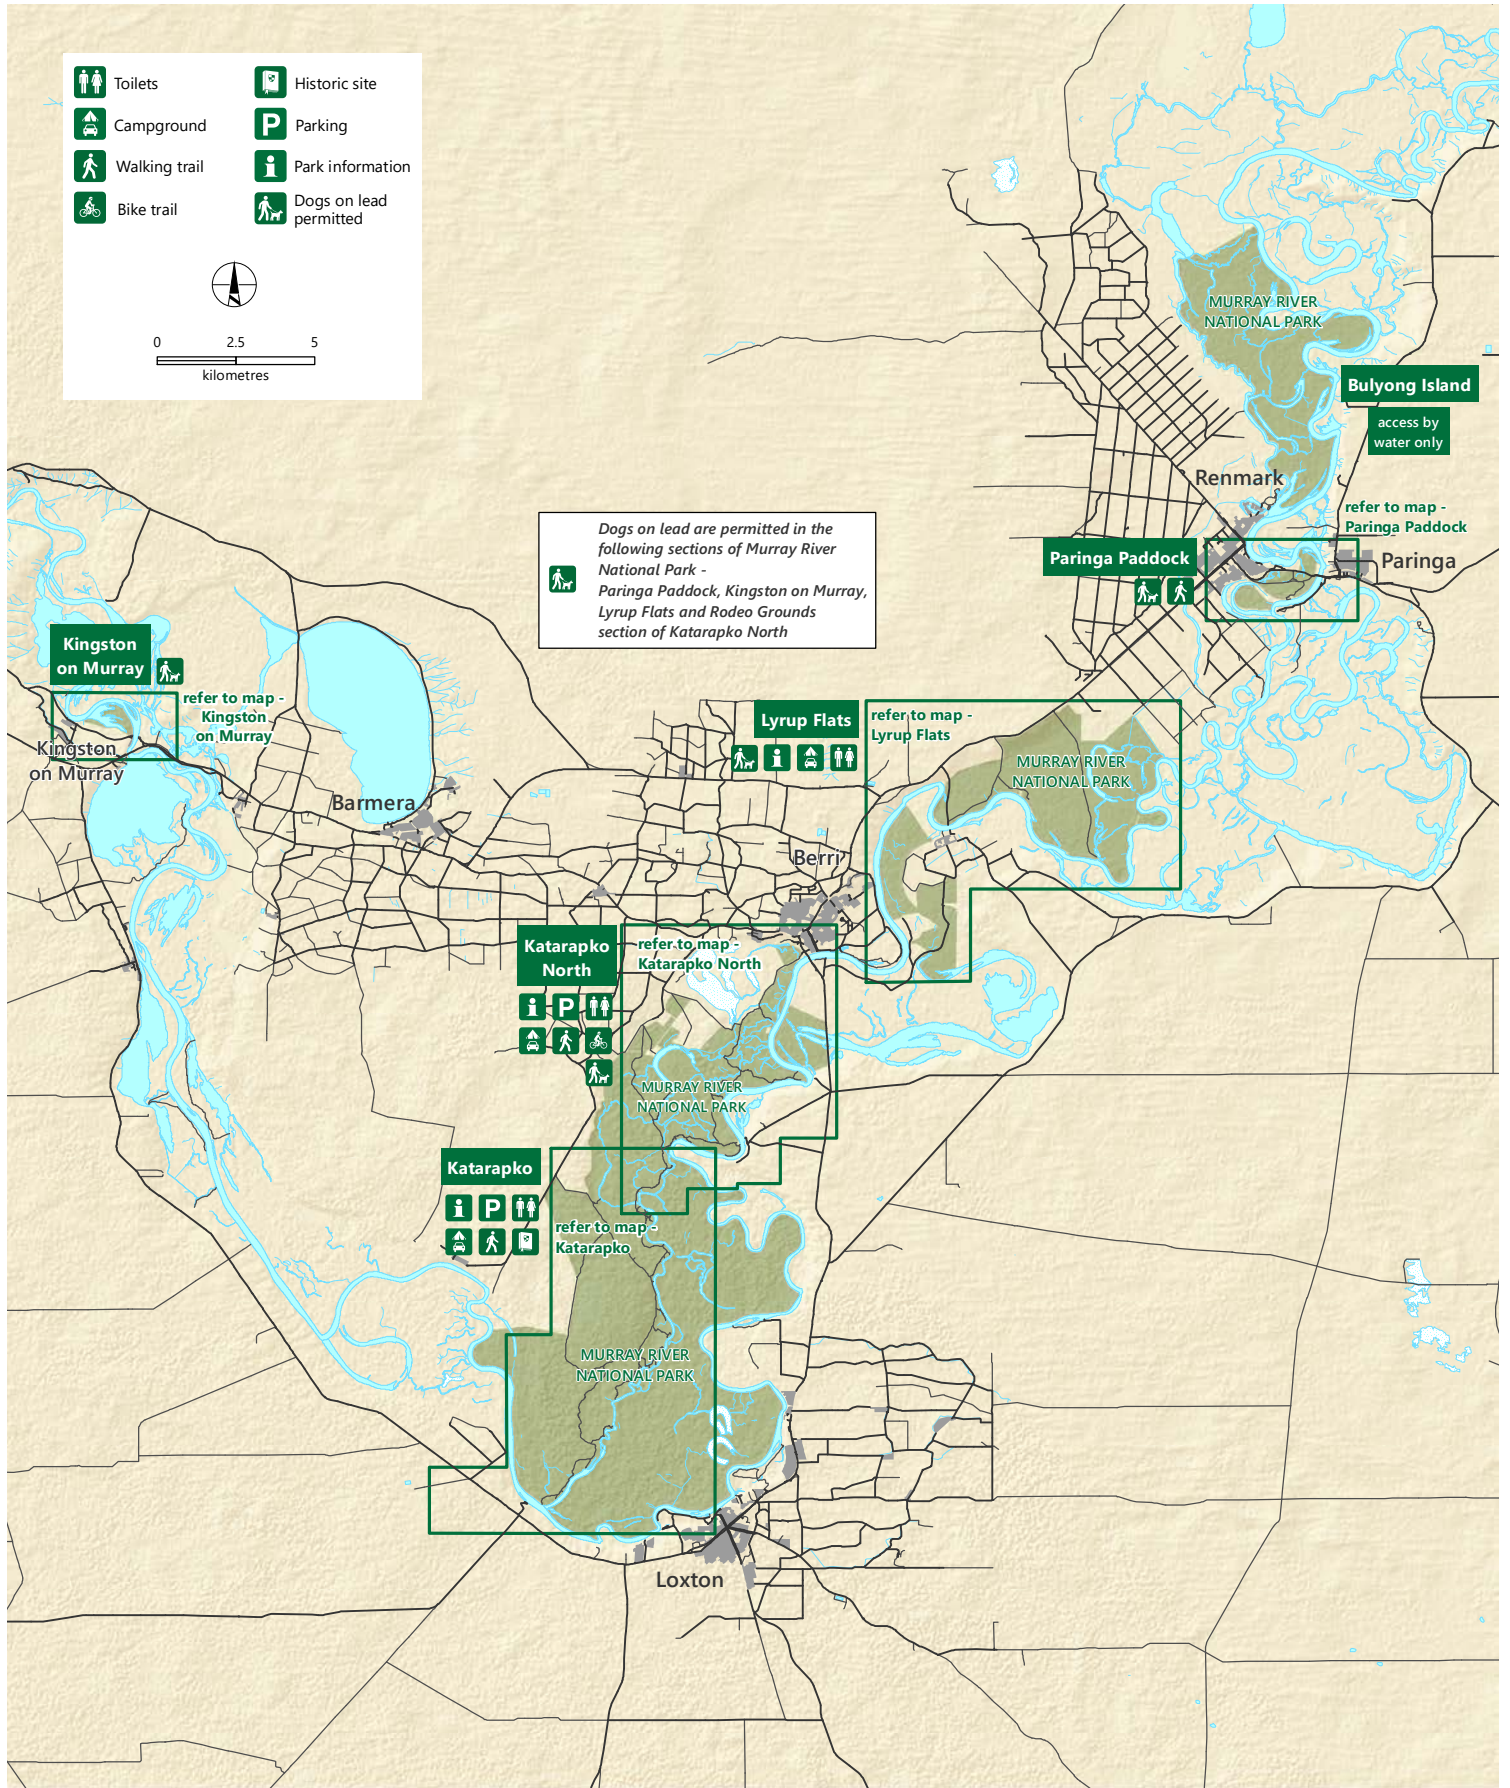

Murray River National Park

Kingston on Murray

 Dogs on lead are permitted in the Kingston on Murray section of the Murray River National Park.

-  Caravan Park
-  Lookout
-  Boat ramp
-  Wreck

-  Murray River kilometre marker (distance from Murray mouth)
-  Campsite number

-  Sealed road
-  Unsealed road
-  Vehicle track
-  Built-up area

-  Murray River NP
-  Other DEW park
-  Local reserve
-  Orchard/Vineyard

DEW does not guarantee that this map is error free. Use of the map is at the user's sole risk and the information contained on the map may be subject to change without notice. Cartography by DEW, Mapland - 2024

- Sealed road
- Unsealed road
- Built-up area
- National Park

DEW does not guarantee that this map is error free. Use of the map is at the user's sole risk and the information contained on the map may be subject to change without notice.
 Cartography by DEW, Mapland - 2023