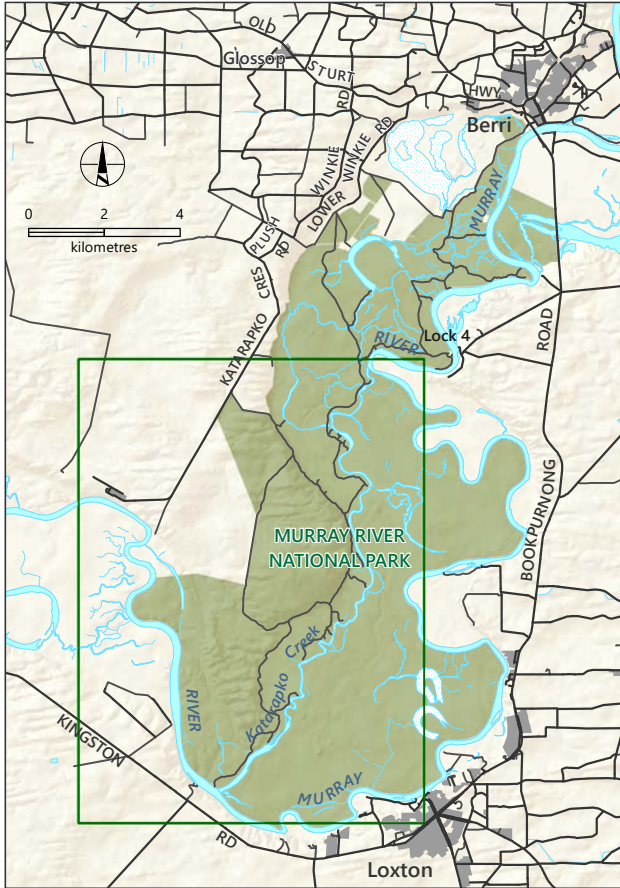

Murray River National Park

Katarapko

-  Shared use trail
-  Toilets
-  Boat access
-  Walking trail
-  Campsite number
-  Historic site
-  Parking
-  Park information
-  Day visitor site

DEW does not guarantee that this map is error free. Use of the map is at the user's sole risk and the information contained on the map may be subject to change without notice. Cartography by DEW, Mapland - 2024