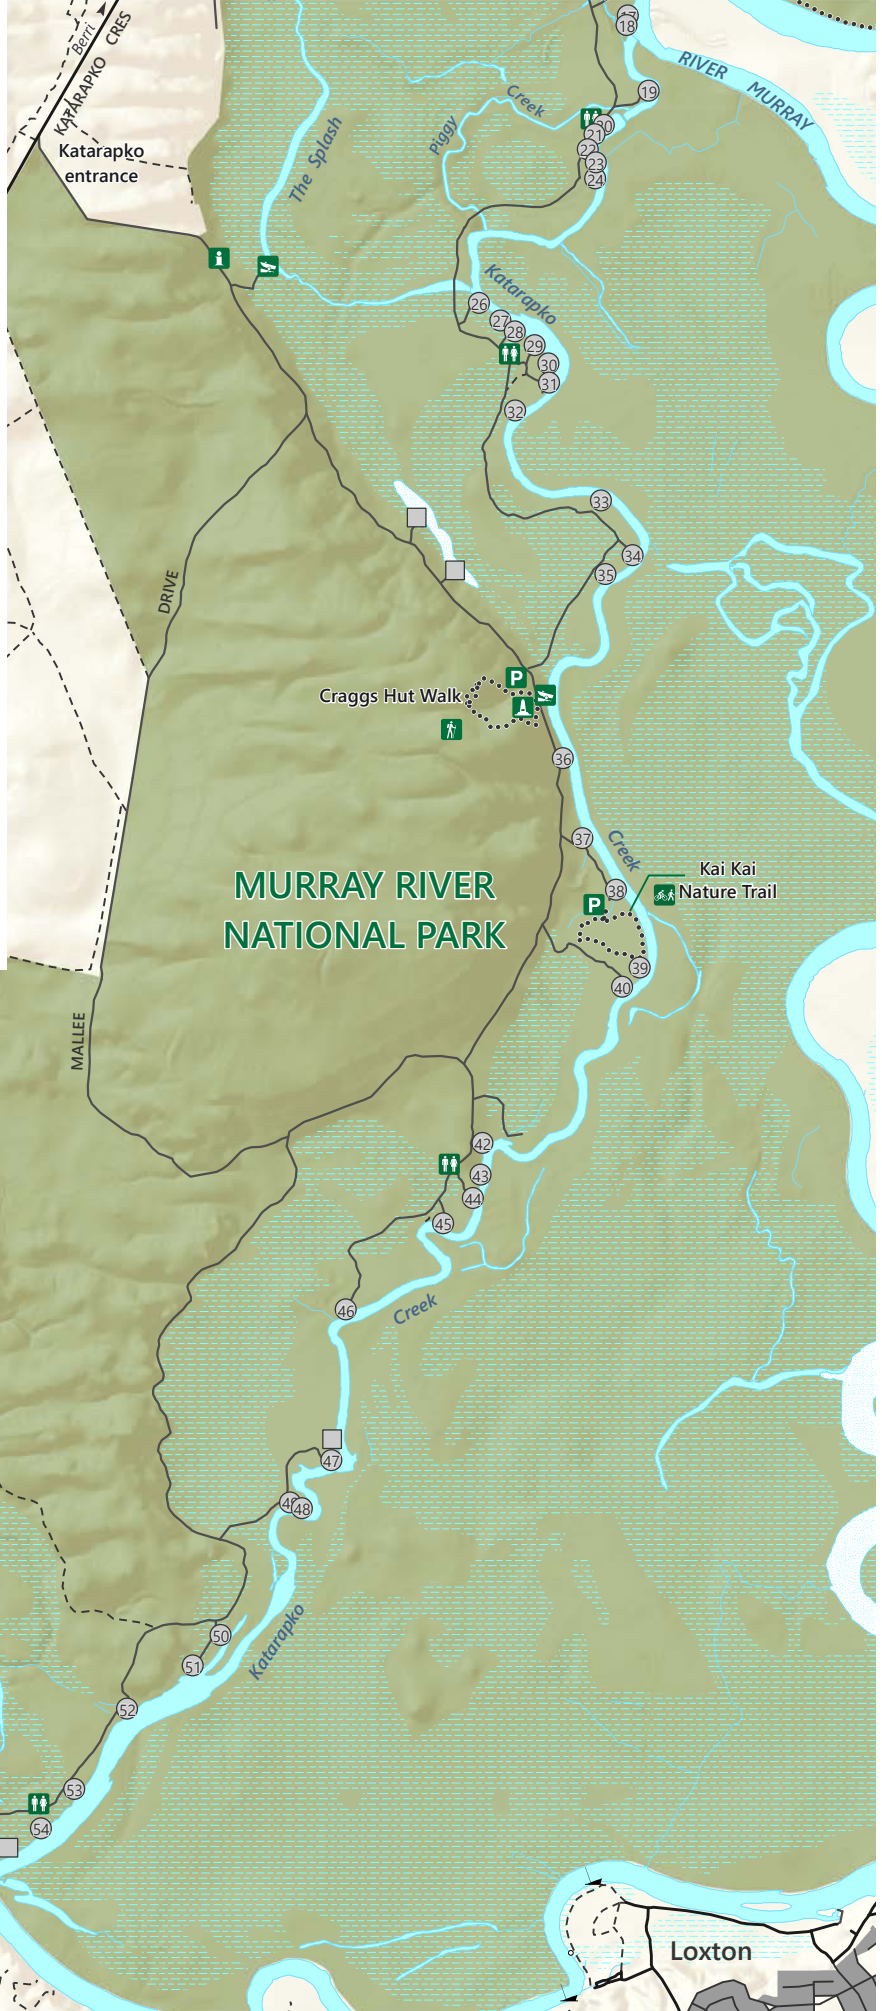

Murray River National Park

Katarapko

-  Shared use trail
-  Toilets
-  Boat access
-  Walking trail
-  Campsite number
-  Historic site
-  Parking
-  Park information
-  Day visitor site

DEW does not guarantee that this map is error free. Use of the map is at the user's sole risk and the information contained on the map may be subject to change without notice. Cartography by DEW, Mapland - 2024