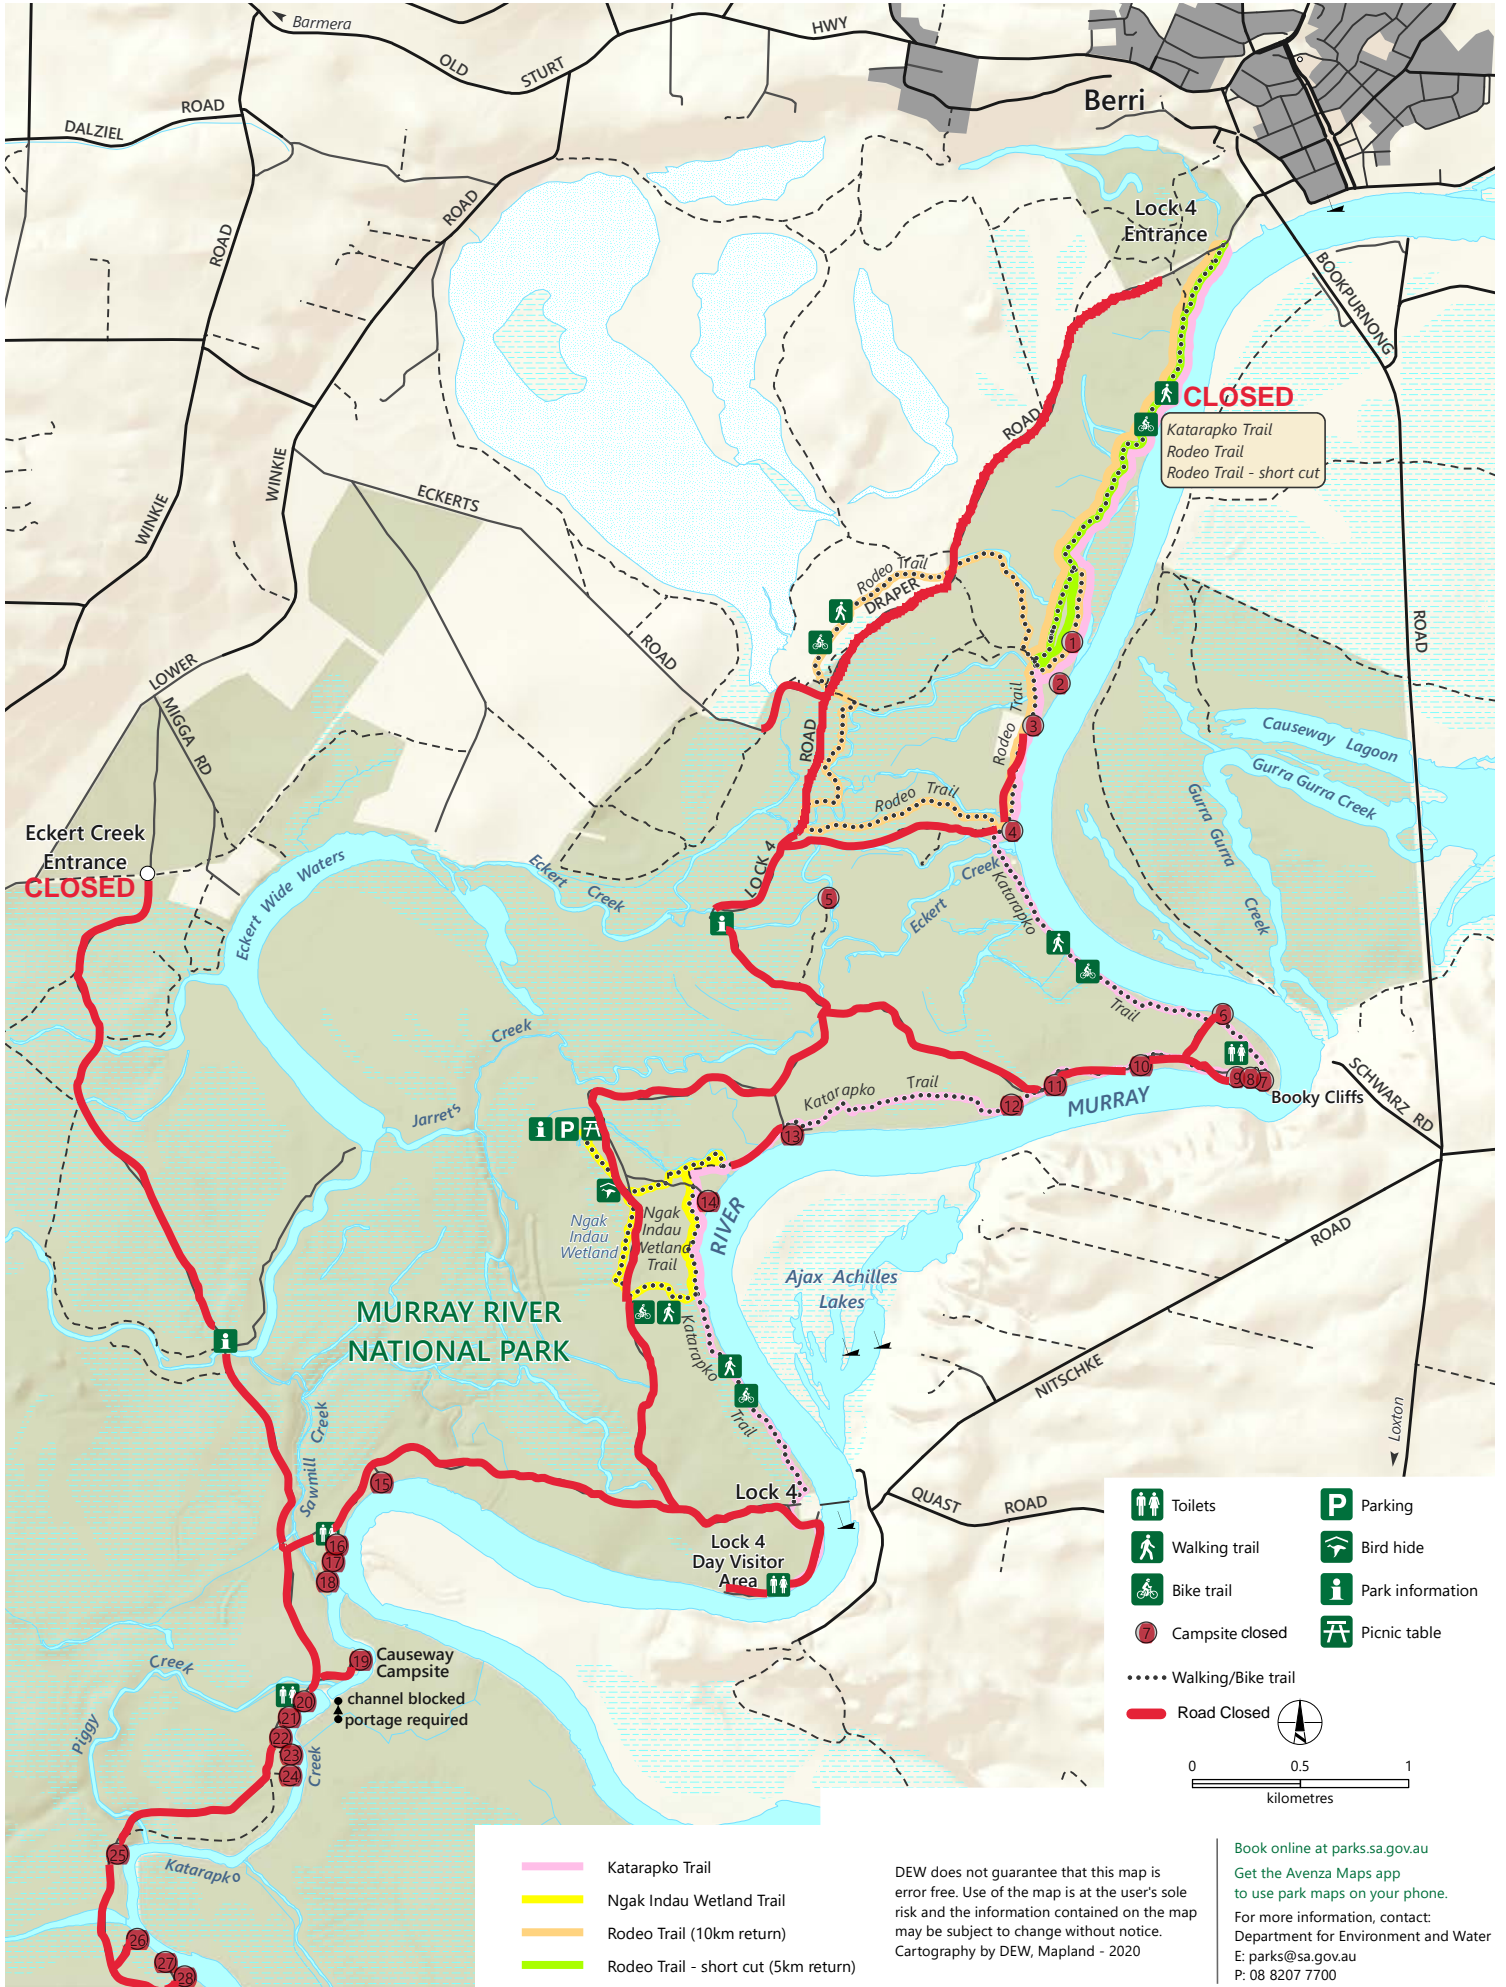

# Murray River National Park

## Katarapko North

DEW does not guarantee that this map is error free. Use of the map is at the user's sole risk and the information contained on the map may be subject to change without notice. Cartography by DEW, Mapland - 2020

# Murray River National Park

- Sealed road
- Unsealed road
- Built-up area
- National Park

DEW does not guarantee that this map is error free. Use of the map is at the user's sole risk and the information contained on the map may be subject to change without notice.  
Cartography by DEW, Mapland - 2020