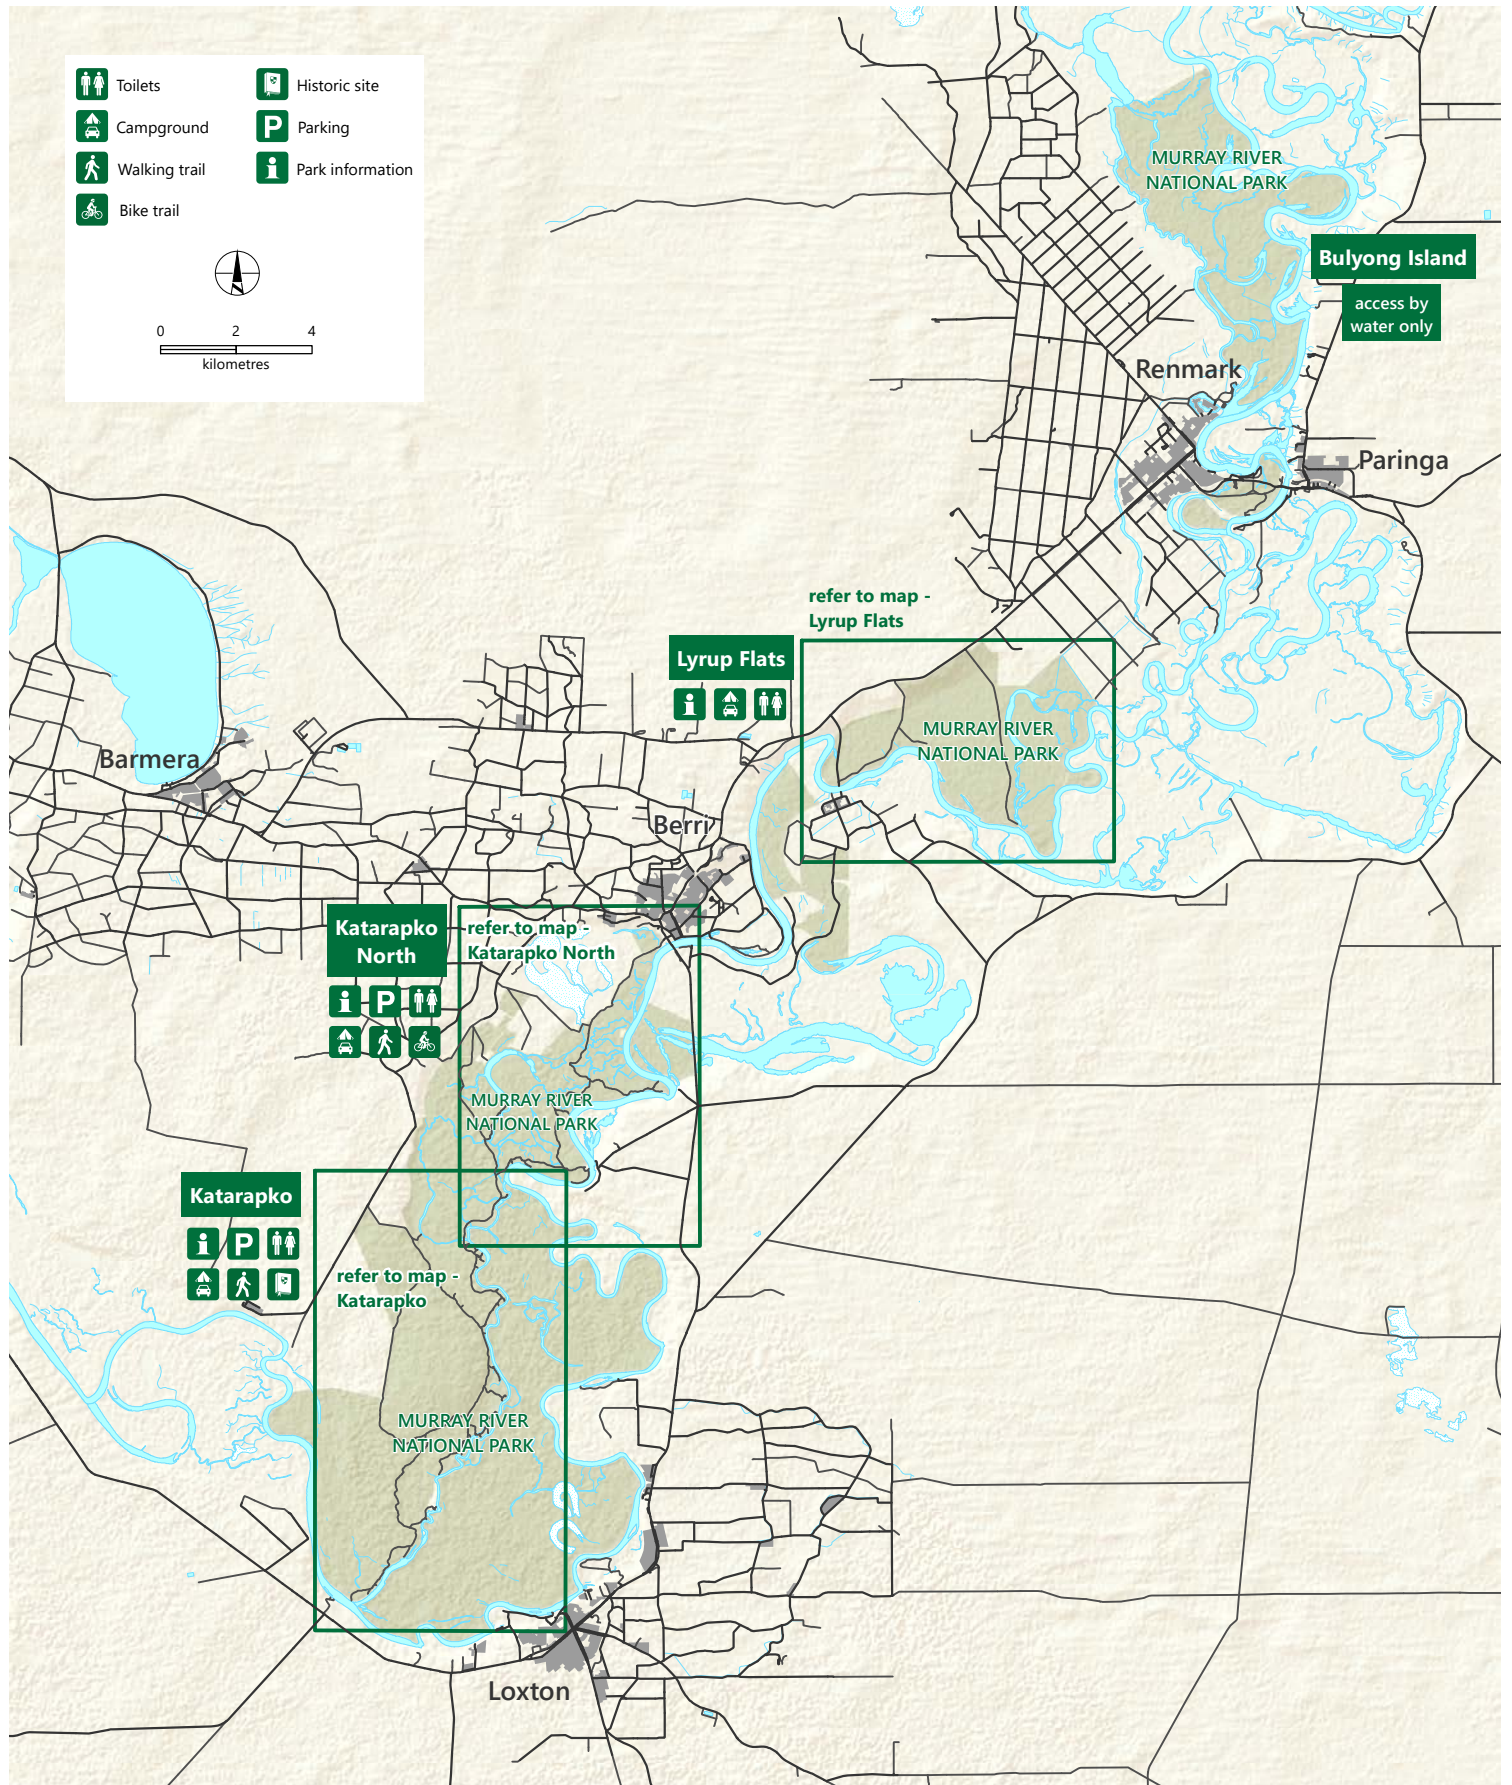

# Murray River National Park

## Katarapko North

DEW does not guarantee that this map is error free. Use of the map is at the user's sole risk and the information contained on the map may be subject to change without notice. Cartography by DEW, Mapland - 2020

# Murray River National Park

- Sealed road
- Unsealed road
- Built-up area
- National Park

DEW does not guarantee that this map is error free. Use of the map is at the user's sole risk and the information contained on the map may be subject to change without notice.  
Cartography by DEW, Mapland - 2020