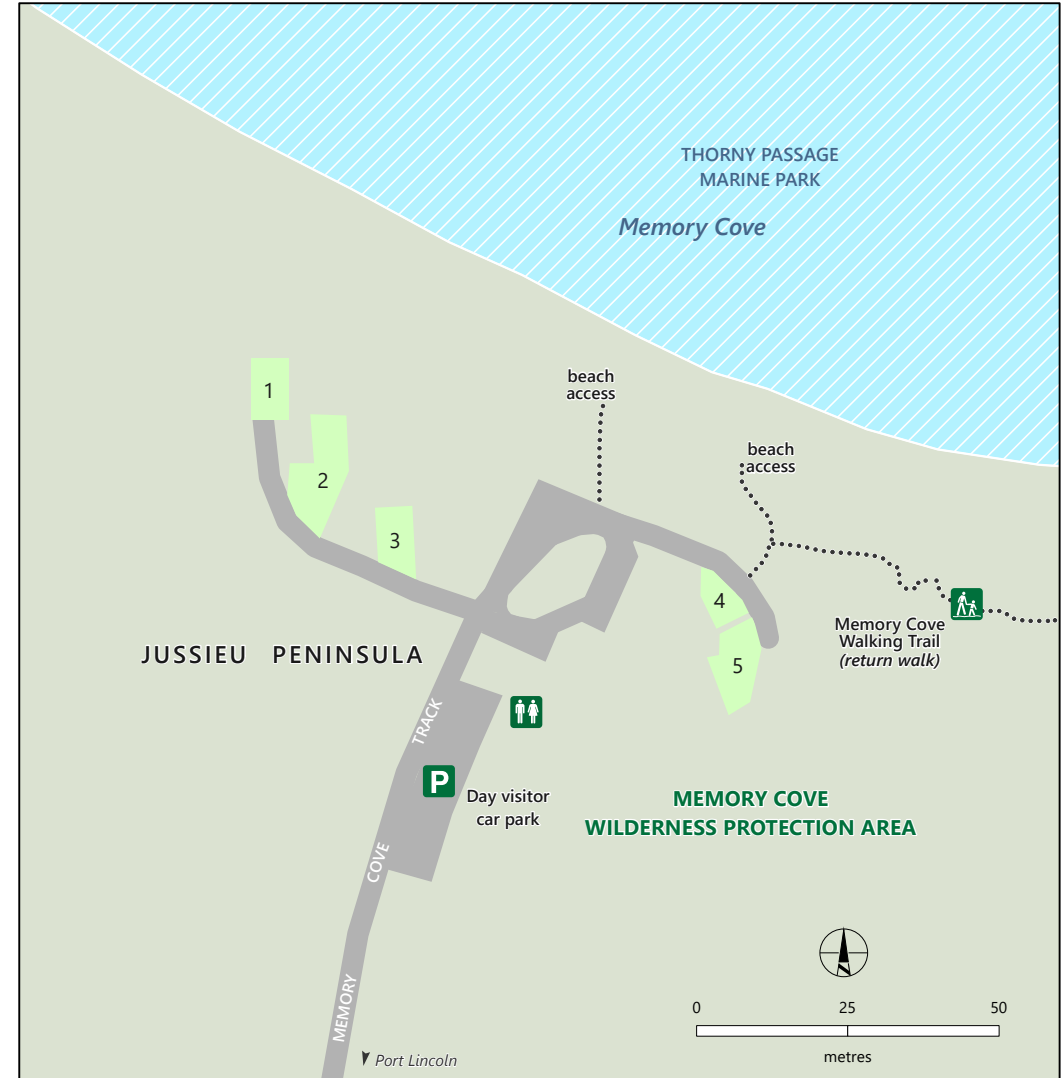

# Memory Cove Wilderness Protection Area

## Memory Cove Campground

- |                   |   |   |                     |
|-------------------|---|---|---------------------|
| — Sealed road     | 2 Numbered campsite suitable for tent or camper trailer | ▨ Marine park   | ○ Point of interest |
| — Unsealed road   | Memory Cove Wilderness Protection Area                  | ▨ Marine park sanctuary zone                              | ■ Building          |
| - - - Track (4WD) | NPWSA boundary  | ▨ Sandboarding zone                                       | ⚡ Gate              |
| ⋯ Walking trail   |   | ▨ Marine Park special purpose zone: Shore fishing allowed | ▲ Peak              |