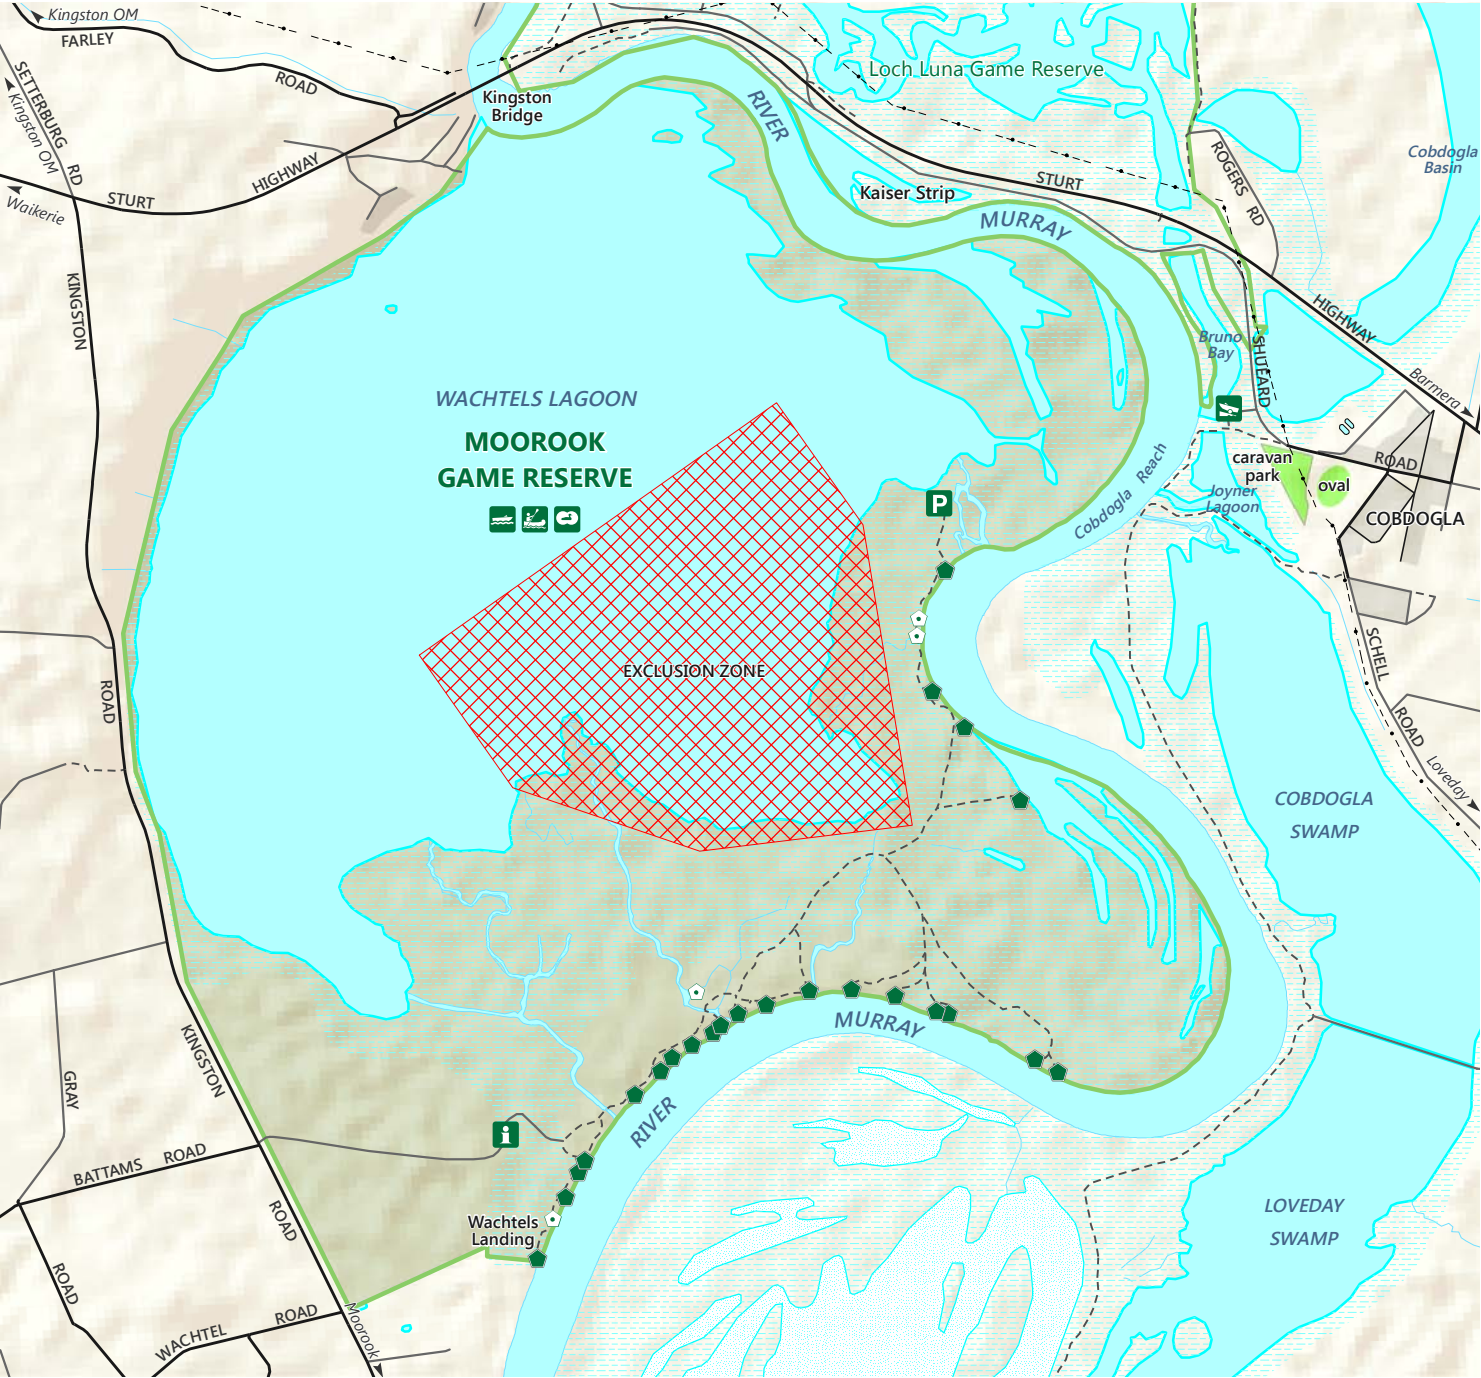

Moorook Game Reserve

Government of South Australia

National Parks South Australia

- Sealed road
- Unsealed road
- Track
- Power Transmission Line
- Quarry
- Small campground
- Canoeing
- Boating
- Boat ramp
- Moorook Game Reserve
- Park boundary
- Built-up area
- Lake - perennial; intermittent
- Land subject to inundation
- Day visitor site - no camping
- Bird watching
- Information
- Parking