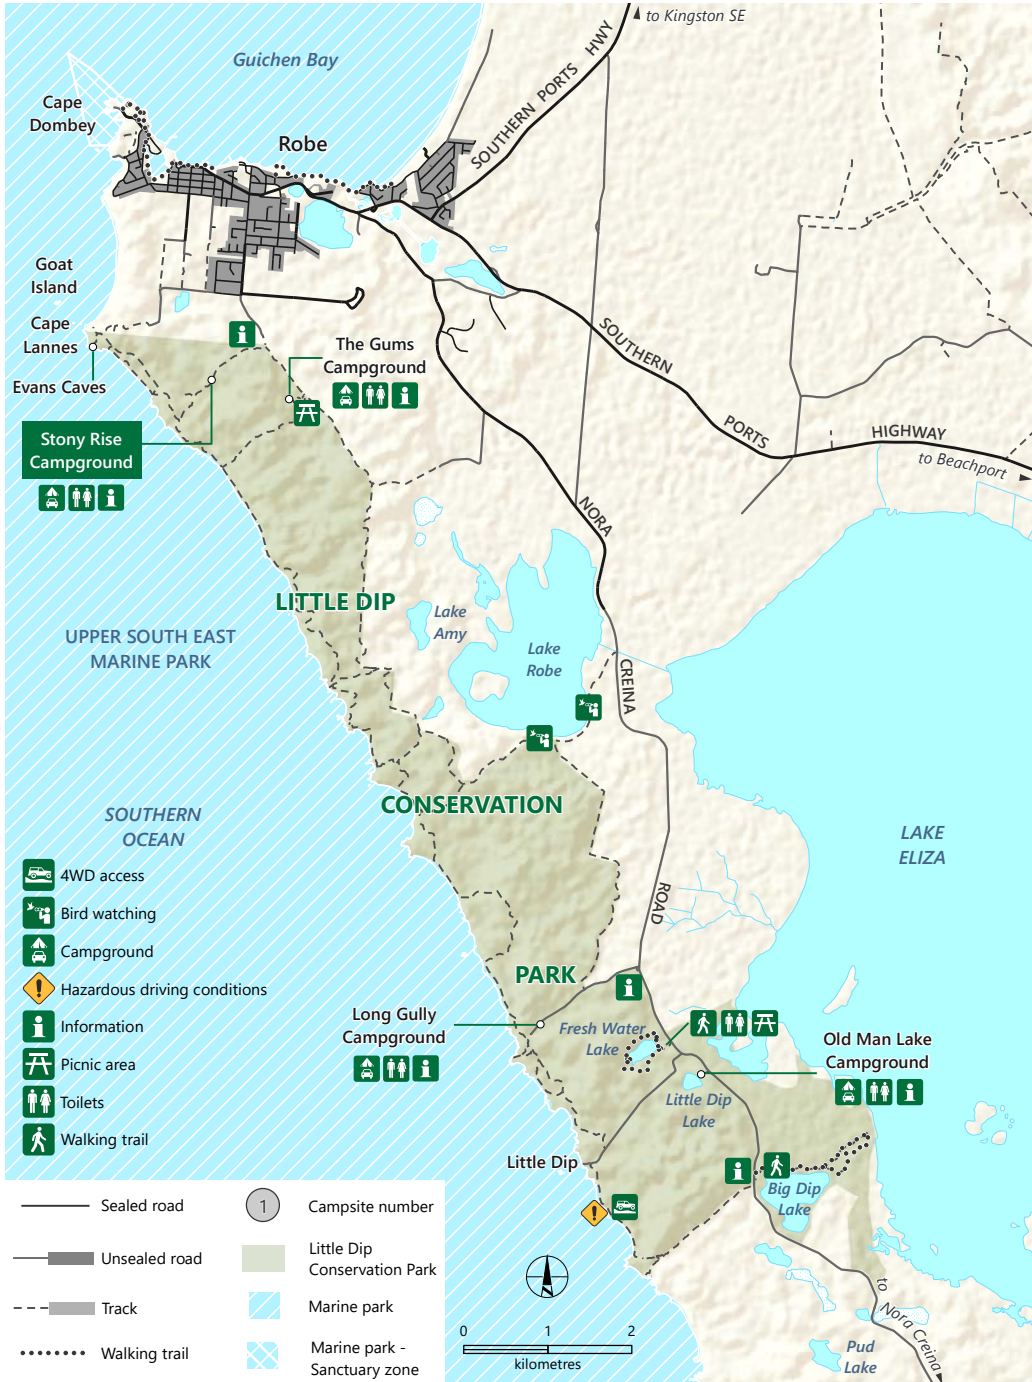

Little Dip Conservation Park

Stony Rise campground

DEW does not guarantee that this map is error free. Use of the map is at the user's sole risk and the information contained on the map may be subject to change without notice. Cartography by DEW, Mapland - 2024

Book online at parks.sa.gov.au

Get the Avenza Maps app to use park maps on your phone.

For more information, contact:
Department for Environment and Water
E: parks@sa.gov.au
P: 08 8207 7700