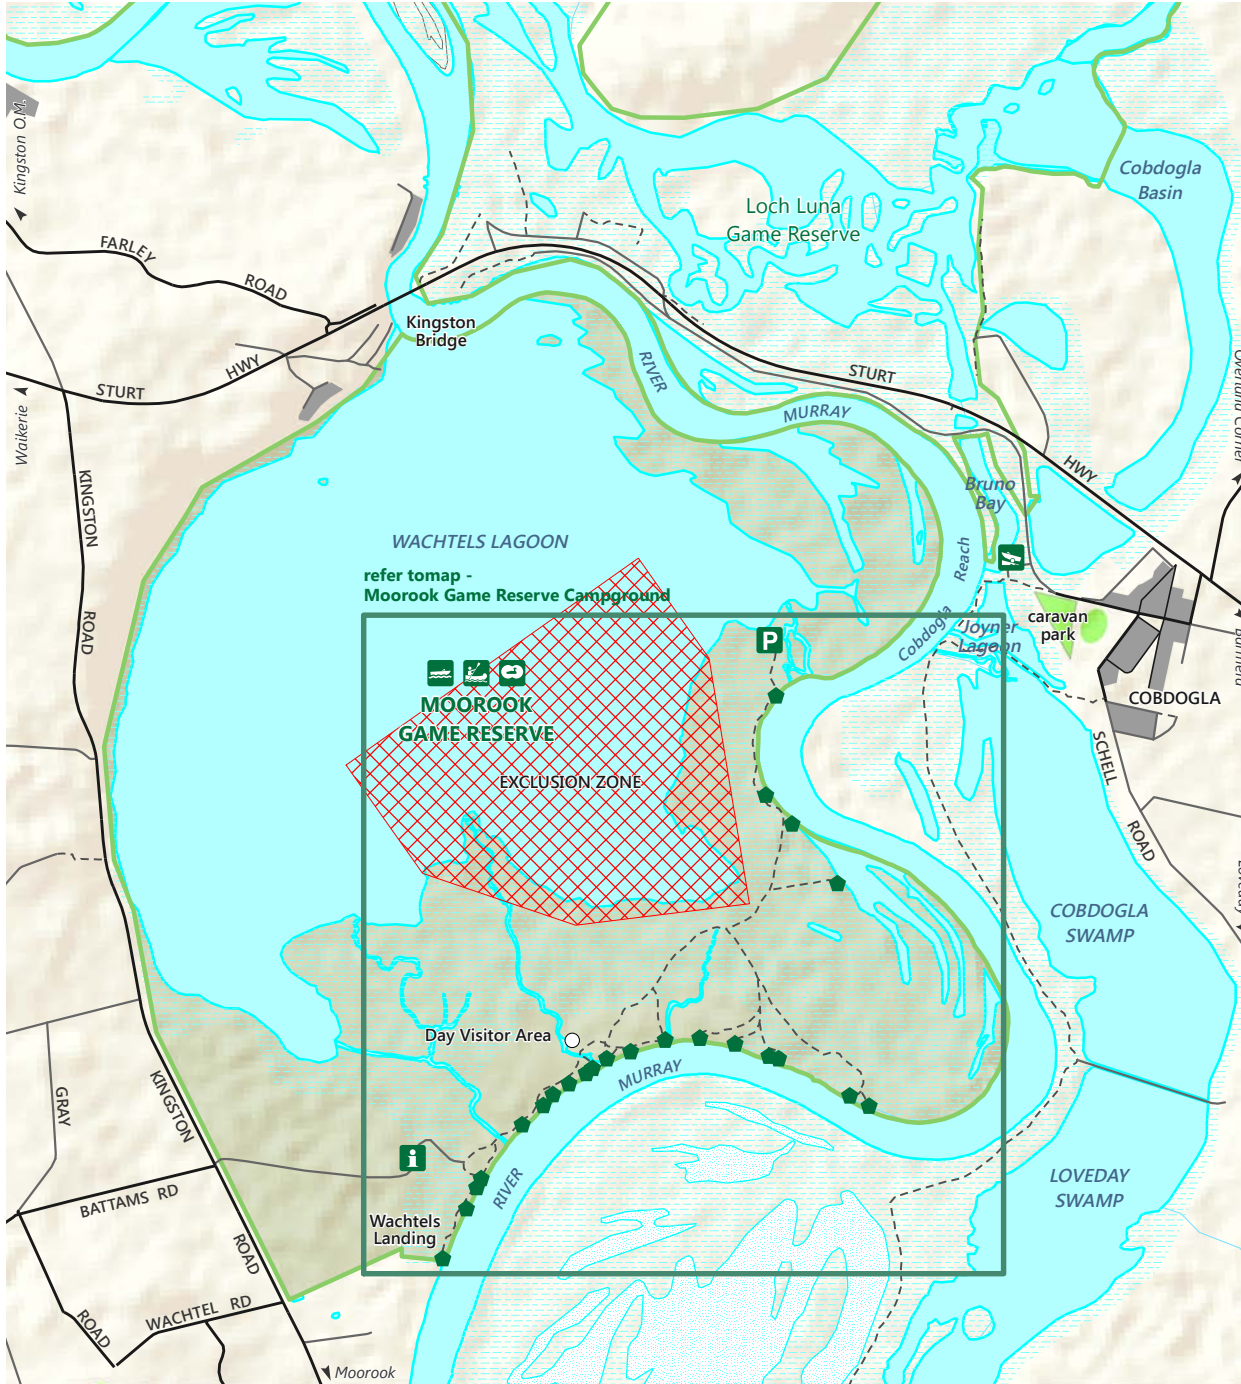

# Moorook Game Reserve

Government of South Australia

National Parks South Australia

- Small campground
- Boat ramp
- Parking
- Boating
- Information
- Canoeing
- Bird watching
- Sealed road
- Moorook Game Reserve
- Unsealed road
- Floodplain
- Track
- Built-up area
- Recreation area