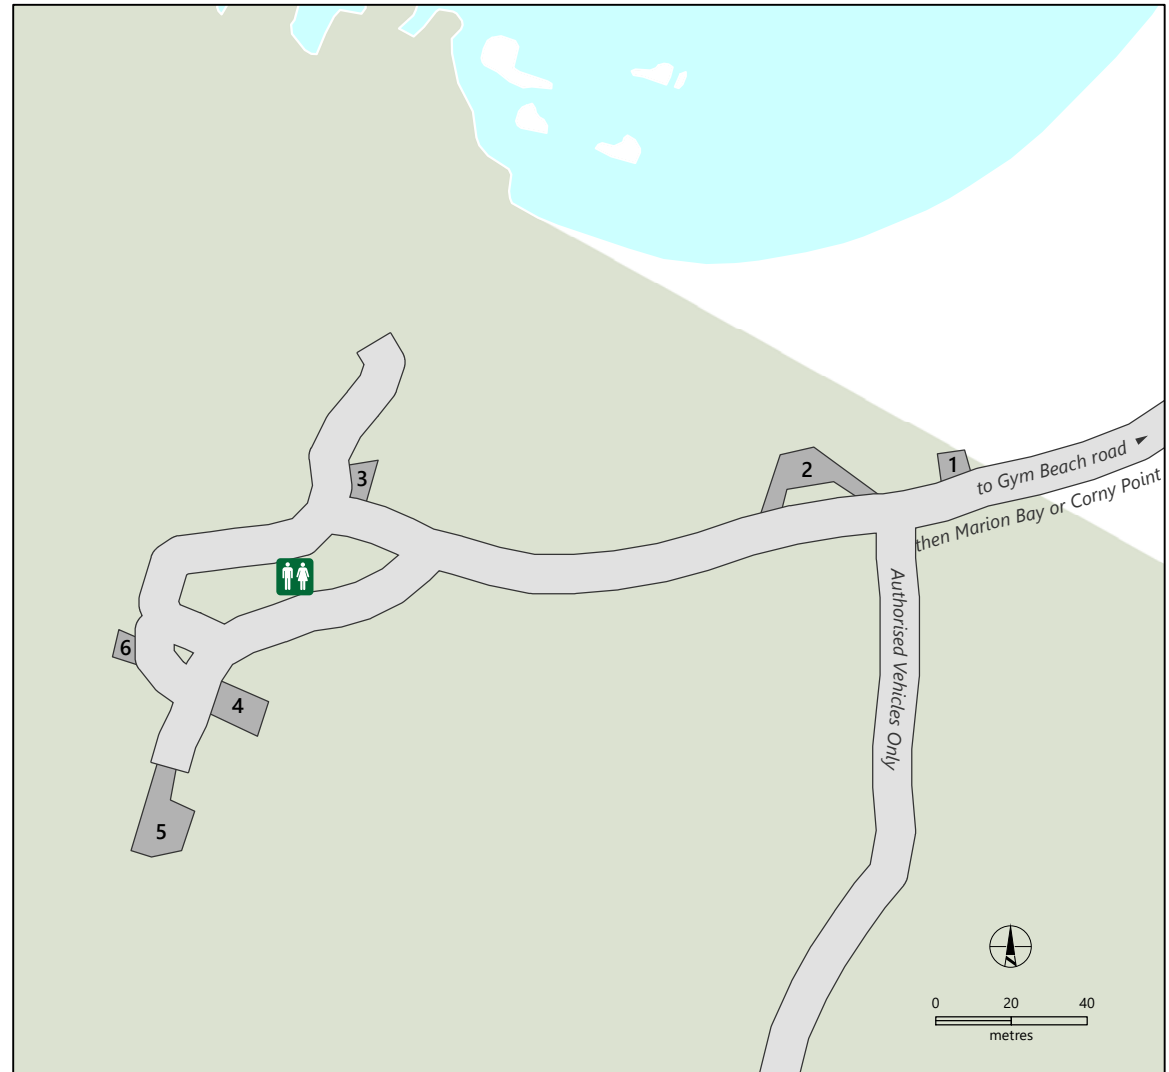

Dhilba Guuranda-Innes National Park

Gym Beach campground

- | | | | | |
|---------------|--------------------------------------|--------------------|-------------------|-------------|
| Sealed road | Dhillba Guuranda-Innes National Park | Toilets | Barbecue facility | Lookout |
| Unsealed road | Marine park | Accessible toilets | Caravan site | Telephone |
| Track | Marine park - Sanctuary zone | Campground | Parking | Information |
| | Campsite and number | | | |