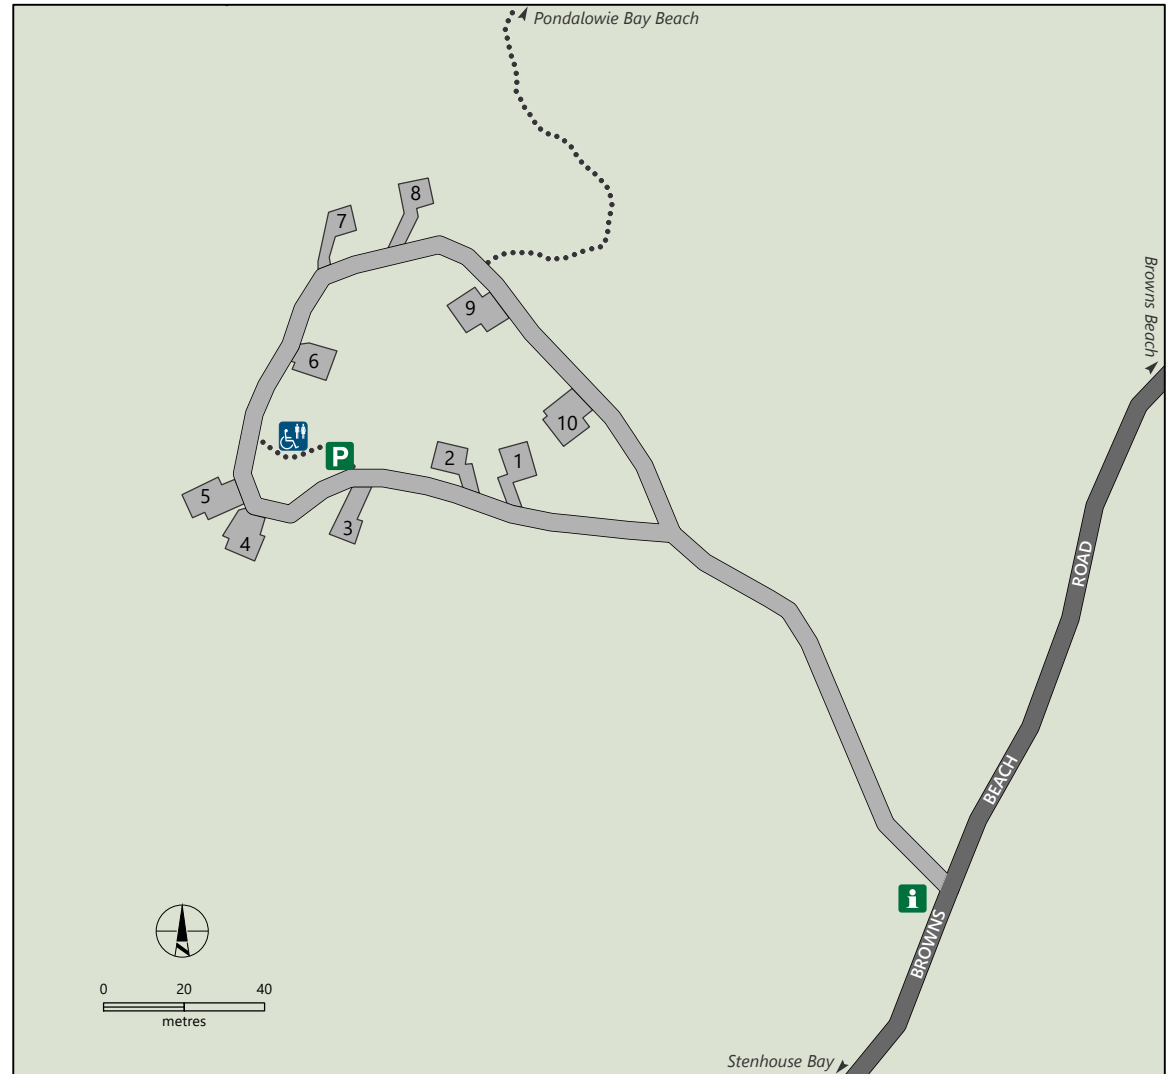

Dhilba Guuranda-Innes National Park

Casuarina campground

- | | | | | |
|---------------|--------------------------------------|--------------------|-------------------|-------------|
| Sealed road | Dhillba Guuranda-Innes National Park | Toilets | Barbecue facility | Lookout |
| Unsealed road | Marine park | Accessible toilets | Caravan site | Telephone |
| Walking trail | Marine park - Sanctuary zone | Campground | Parking | Information |
| | Campsite and number | | | |

DEW does not guarantee that this map is error free. Use of the map is at the user's sole risk and the information contained on the map may be subject to change without notice. Cartography by DEW, Mapland - 2020