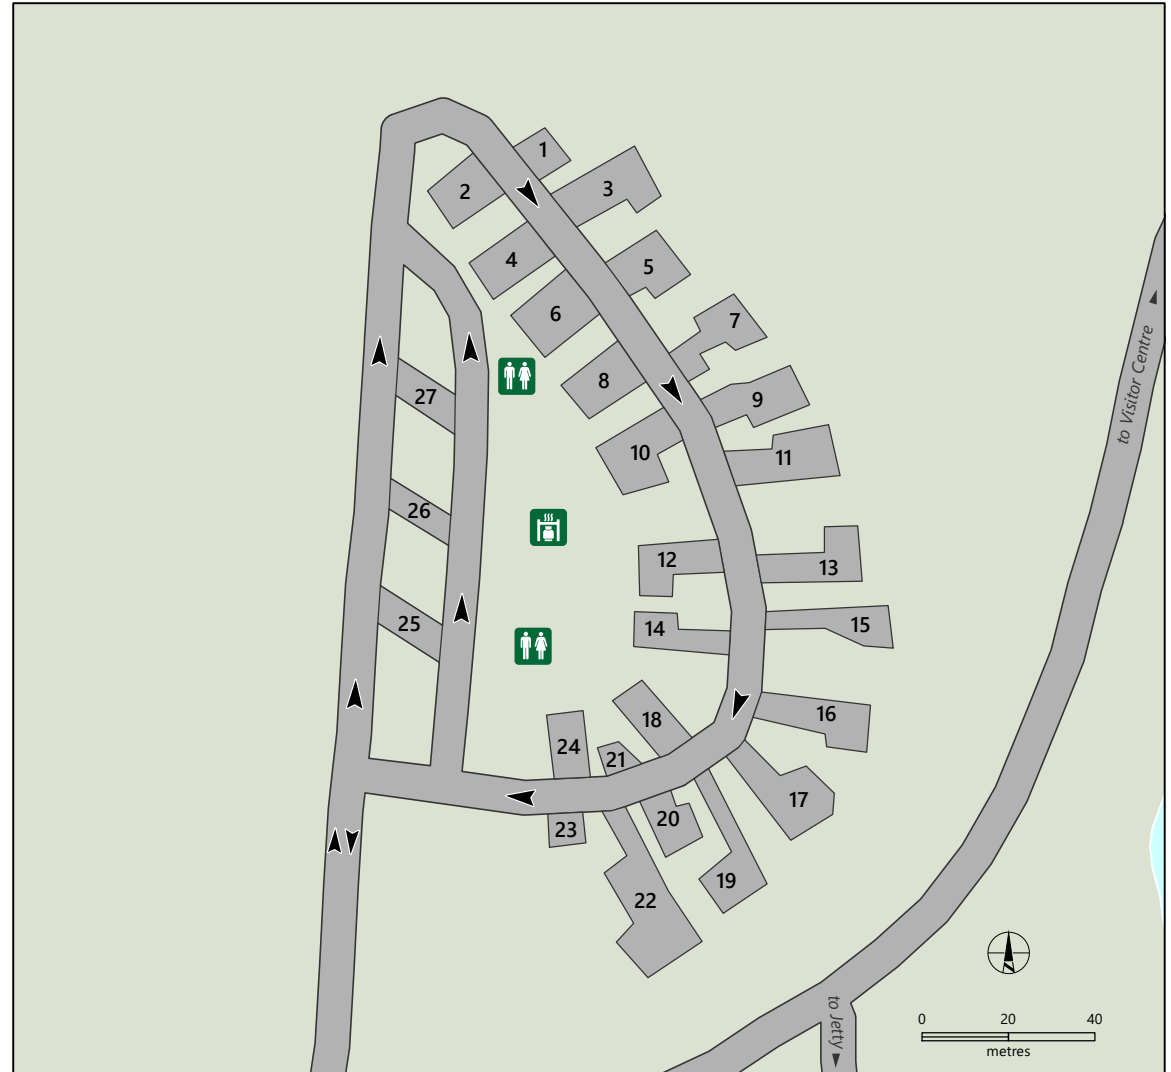

Dhilba Guuranda-Innes National Park

Stenhouse Bay campground

- | | | | | |
|---------------------|--------------------------------------|--------------------|-------------------|-------------|
| Sealed road | Dhillba Guuranda-Innes National Park | Toilets | Barbecue facility | Lookout |
| Unsealed road | Marine park | Accessible toilets | Caravan site | Telephone |
| Campsite and number | Marine park - Sanctuary zone | Campground | Parking | Information |
| Direction of travel | | | | |

DEW does not guarantee that this map is error free. Use of the map is at the user's sole risk and the information contained on the map may be subject to change without notice.
Cartography by DEW, Mapland - 2022