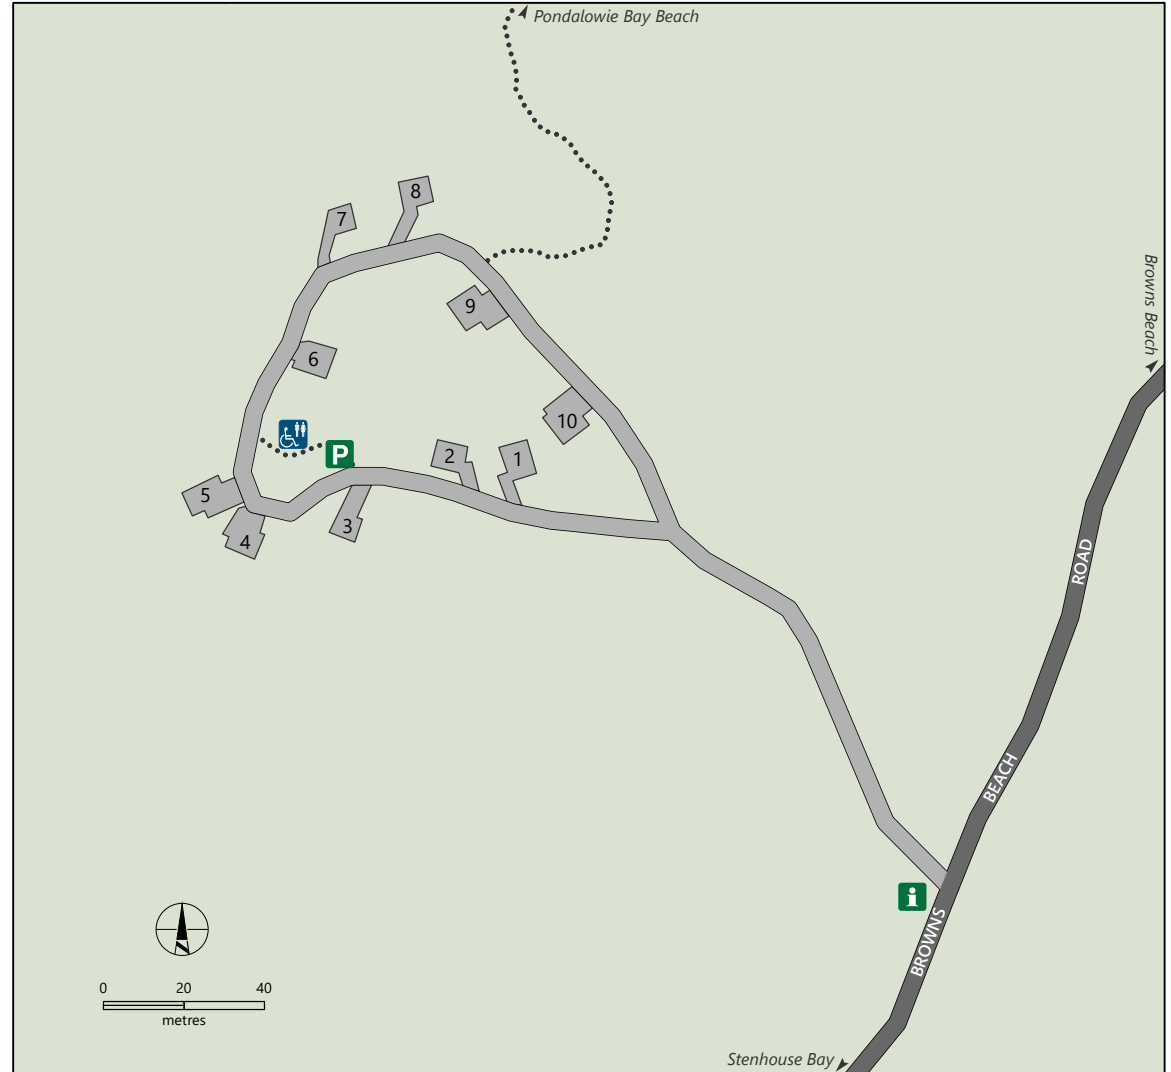

Dhilba Guuranda-Innes National Park

Casuarina campground

- | | | | | |
|---------------|--------------------------------------|--------------------|-------------------|-------------|
| Sealed road | Dhillba Guuranda-Innes National Park | Toilets | Barbecue facility | Lookout |
| Unsealed road | Marine park | Accessible toilets | Caravan site | Telephone |
| Walking trail | Marine park - Sanctuary zone | Campground | Parking | Information |
| | Campsite and number | | | |

DEW does not guarantee that this map is error free. Use of the map is at the user's sole risk and the information contained on the map may be subject to change without notice.
Cartography by DEW, Mapland - 2022