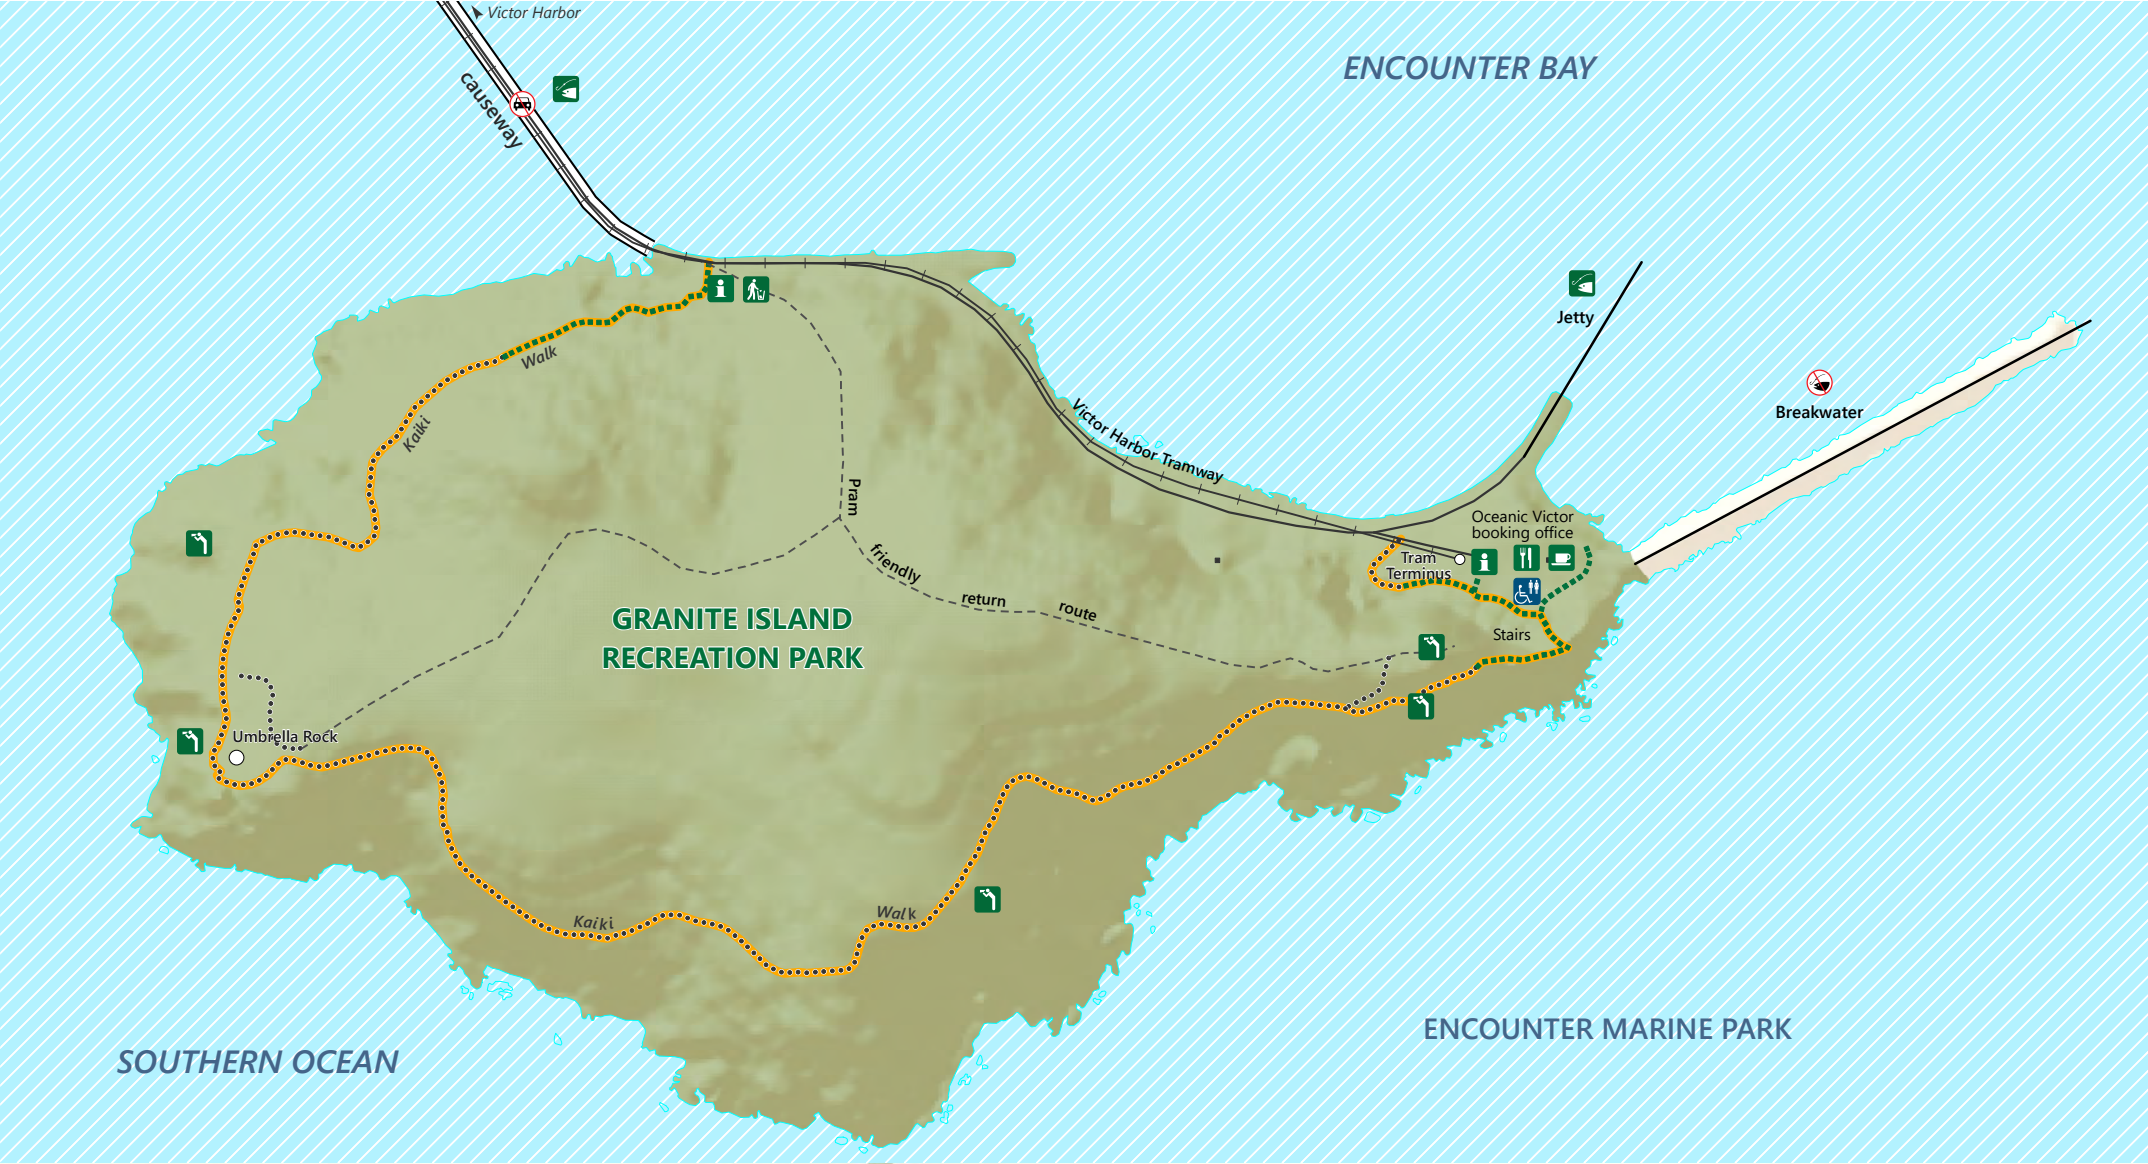

Granite Island Recreation Park

- Sealed road
- - - Track
- Walking trail
- Boardwalk
- +— Tramway

- Granite Island Recreation Park
- Marine park
- Kaiki Walk

- Fishing
- Fishing prohibited
- Information
- Lookout
- Meals
- No public vehicle access
- Refreshments
- Rubbish bin
- Accessible toilets

DEW does not guarantee that this map is error free. Use of the map is at the user's sole risk and the information contained on the map may be subject to change without notice. Cartography by DEW, Mapland - 2021