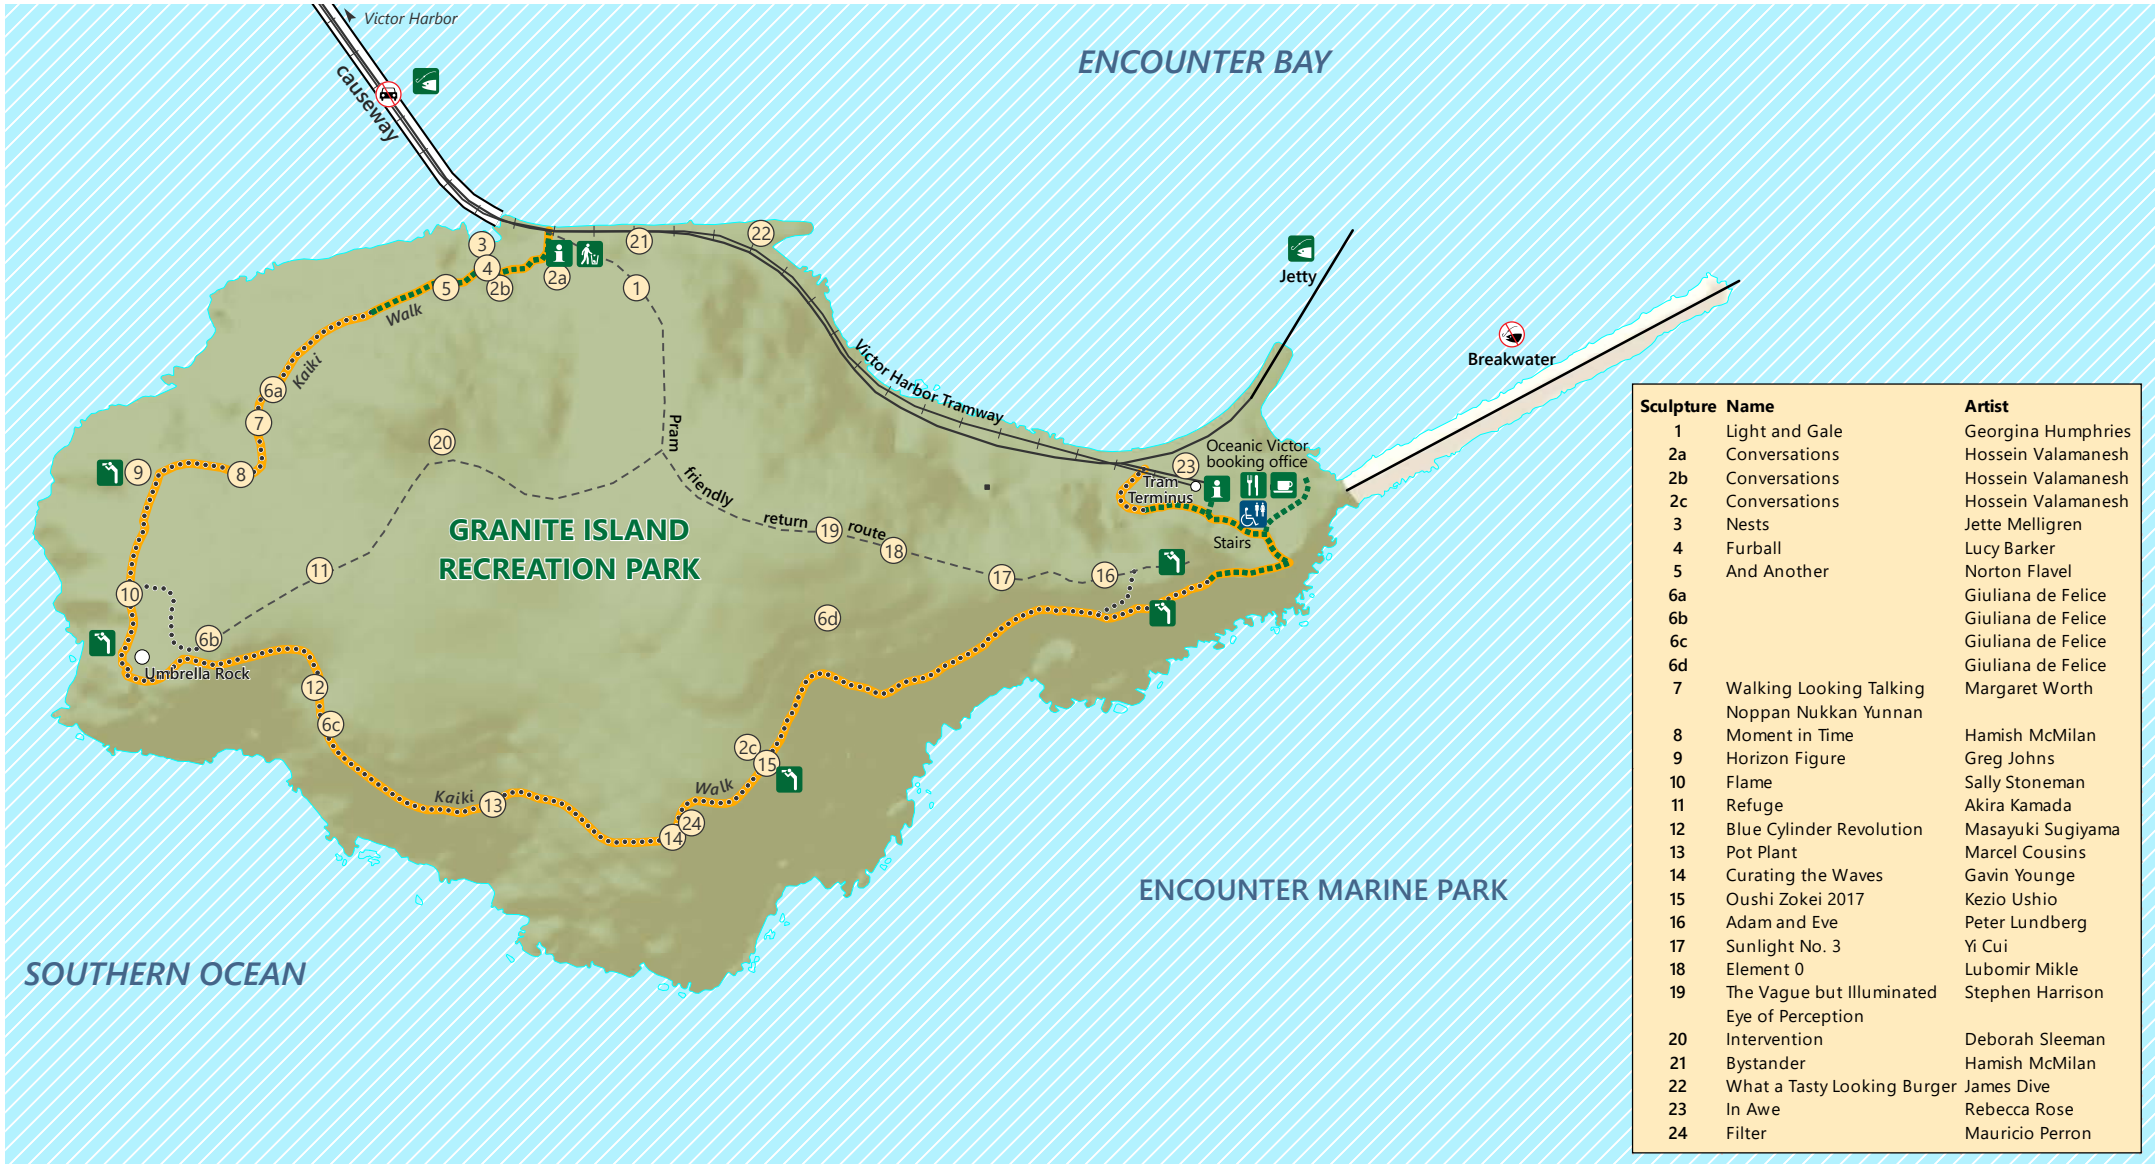

Granite Island Recreation Park

Sculpture	Name	Artist
1	Light and Gale	Georgina Humphries
2a	Conversations	Hossein Valamanesh
2b	Conversations	Hossein Valamanesh
2c	Conversations	Hossein Valamanesh
3	Nests	Jette Melligren
4	Furball	Lucy Barker
5	And Another	Norton Flavel
6a		Giuliana de Felice
6b		Giuliana de Felice
6c		Giuliana de Felice
6d		Giuliana de Felice
7	Walking Looking Talking Noppam Nukkan Yunnan	Margaret Worth
8	Moment in Time	Hamish McMilan
9	Horizon Figure	Greg Johns
10	Flame	Sally Stoneman
11	Refuge	Akira Kamada
12	Blue Cylinder Revolution	Masayuki Sugiyama
13	Pot Plant	Marcel Cousins
14	Curating the Waves	Gavin Younge
15	Oushi Zokei 2017	Kezuo Ushio
16	Adam and Eve	Peter Lundberg
17	Sunlight No. 3	Yi Cui
18	Element 0	Lubomir Mikle
19	The Vague but Illuminated Eye of Perception	Stephen Harrison
20	Intervention	Deborah Sleeman
21	Bystander	Hamish McMilan
22	What a Tasty Looking Burger	James Dive
23	In Awe	Rebecca Rose
24	Filter	Mauricio Perron

- Sealed road
- Track
- Walking trail
- Boardwalk
- Tramway
- Granite Island Recreation Park
- Marine park
- Kaiki Walk
- Sculpture and number
- Fishing
- Fishing prohibited
- Information
- Lookout
- Meals
- No public vehicle access
- Refreshments
- Rubbish bin
- Accessible toilets