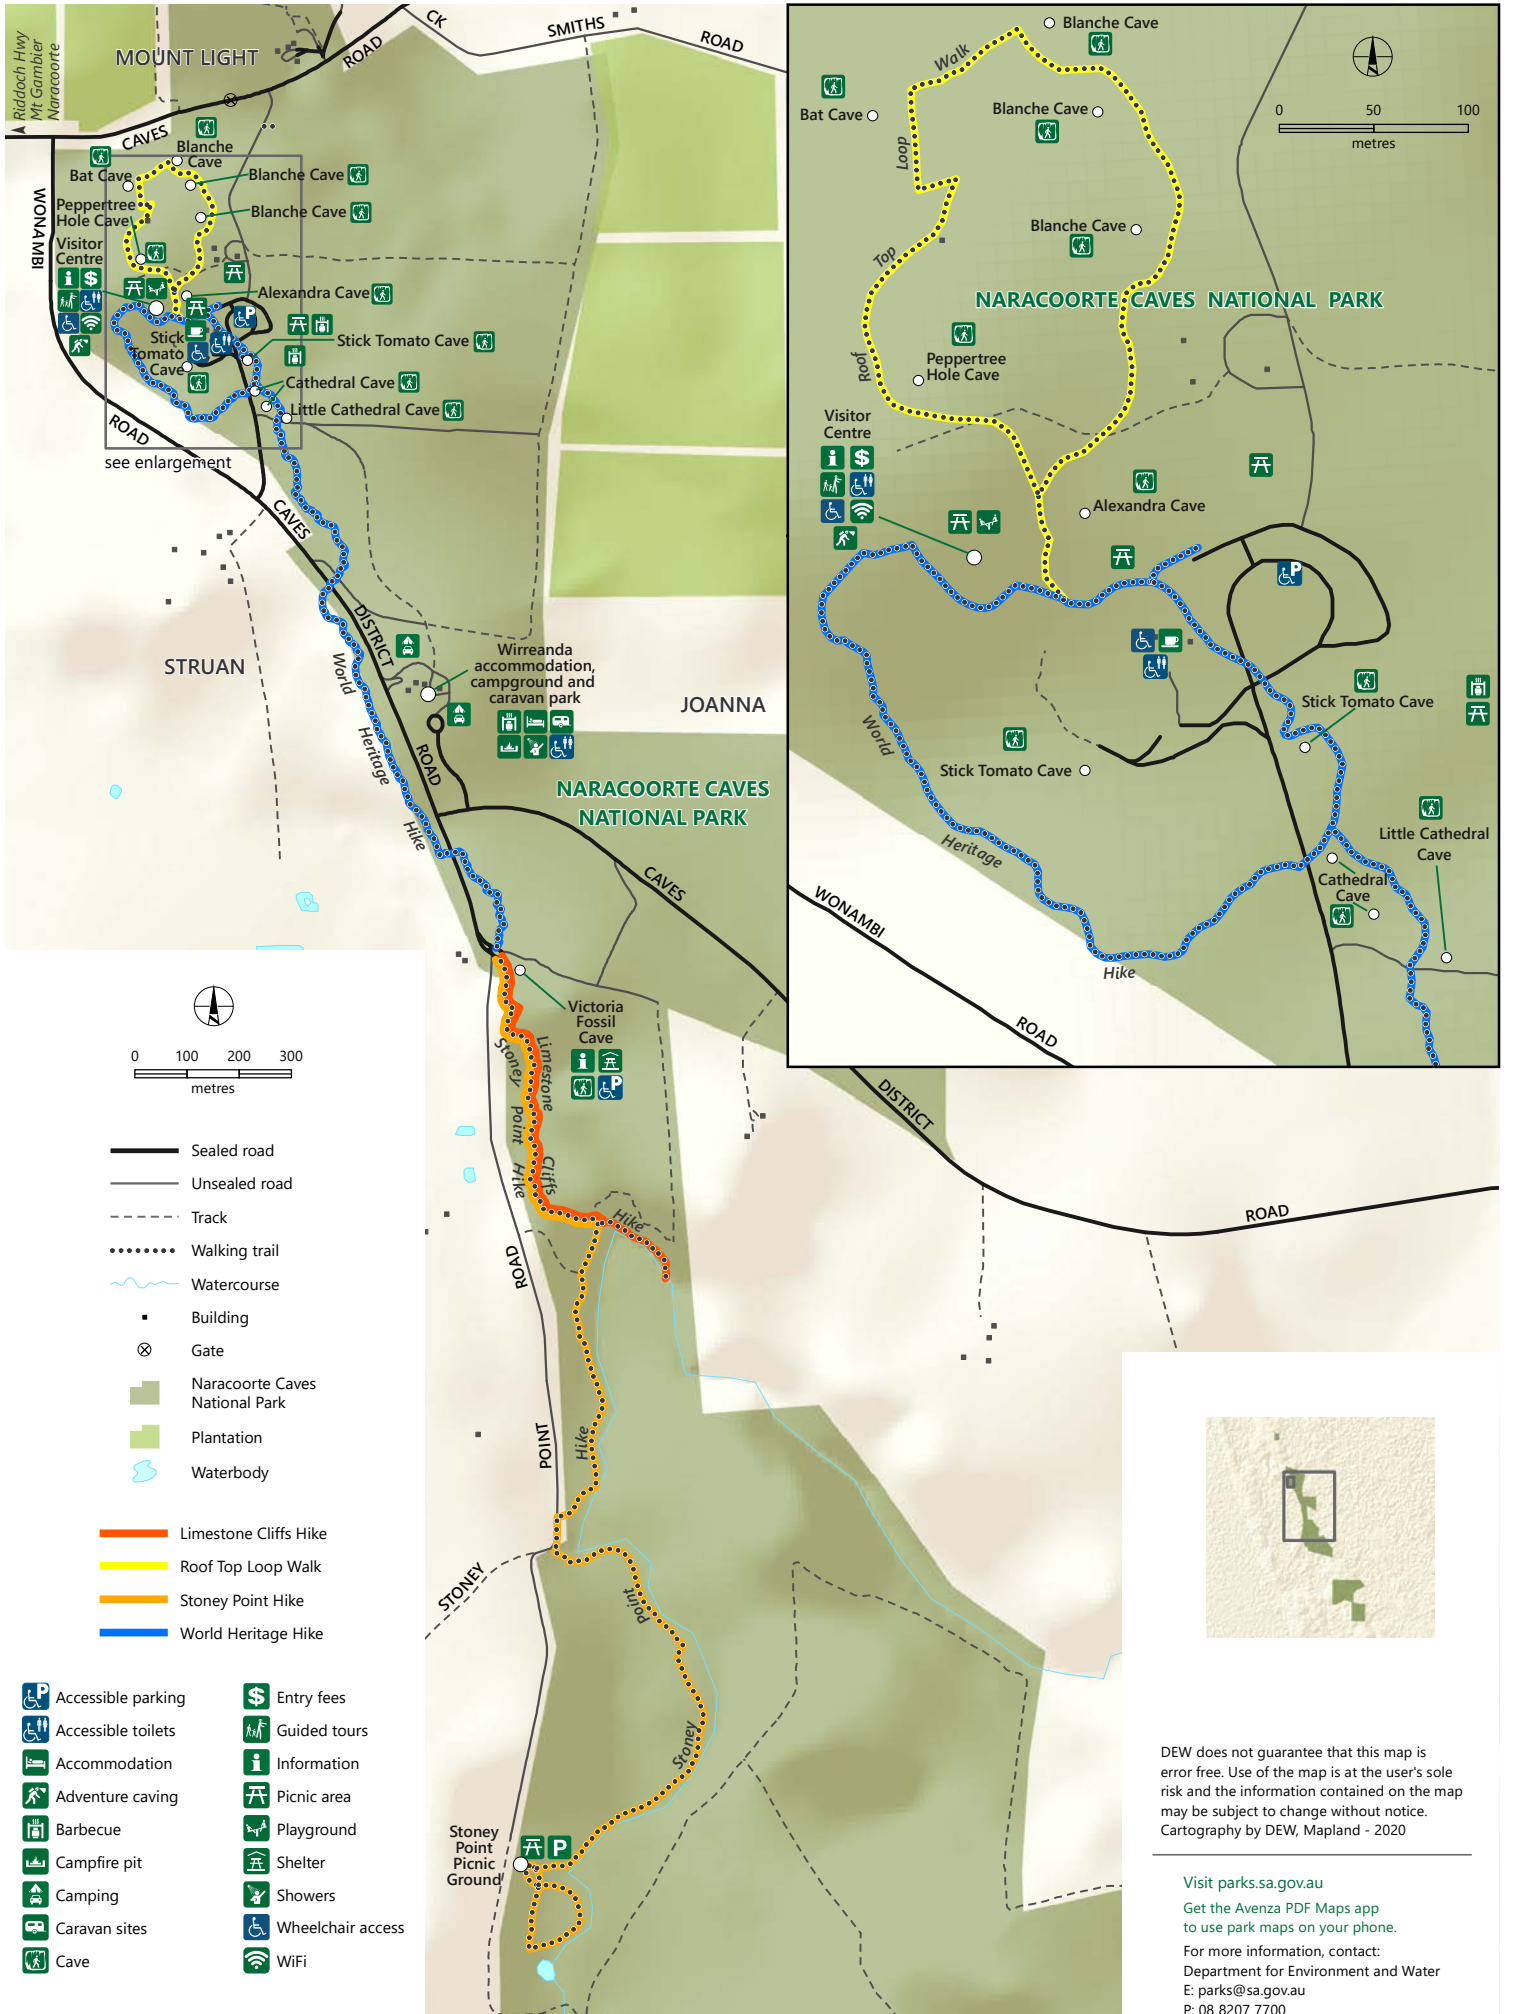

Naracoorte Caves National Park

DEW does not guarantee that this map is error free. Use of the map is at the user's sole risk and the information contained on the map may be subject to change without notice. Cartography by DEW, Mapland - 2020

Visit parks.sa.gov.au
 Get the Avenza PDF Maps app to use park maps on your phone.
 For more information, contact:
 Department for Environment and Water
 E: parks@sa.gov.au
 P: 08 8207 7700