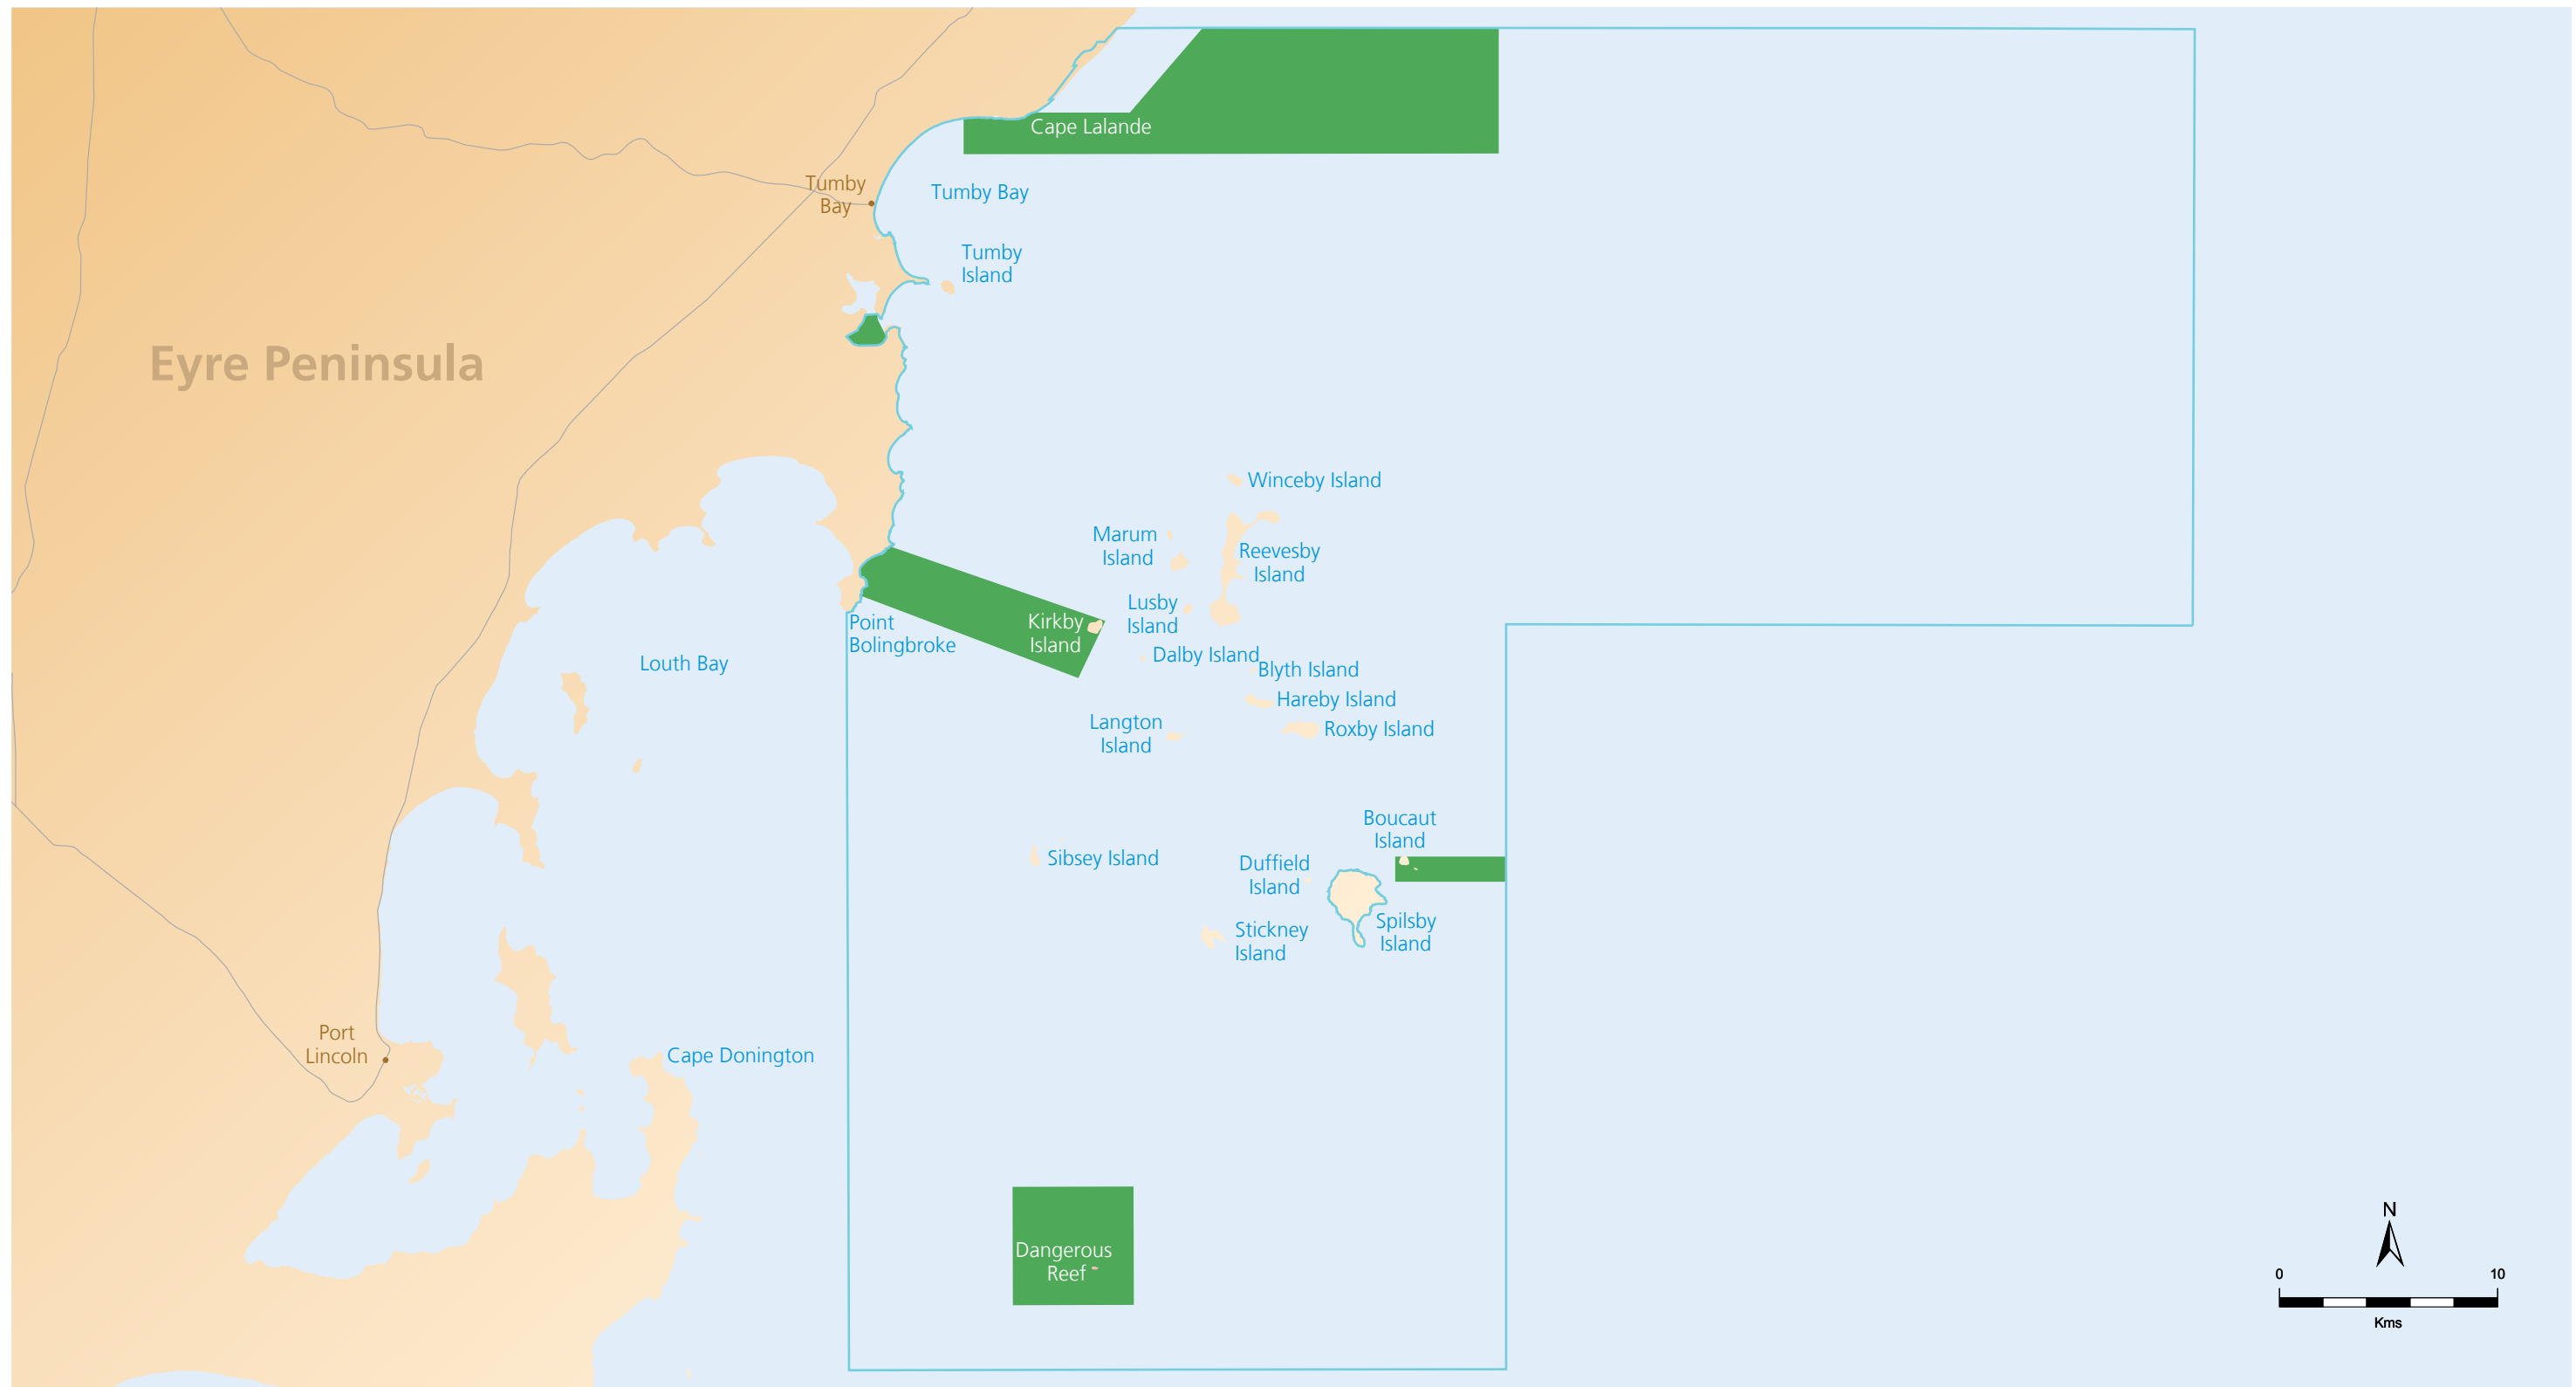

- Restricted area
 No public access (existing)
- Shore based recreational line fishing permitted in these parts of Sanctuary Zones and Restricted Areas.

Fishing restrictions in sanctuary zones are not operational until 1 October 2014.