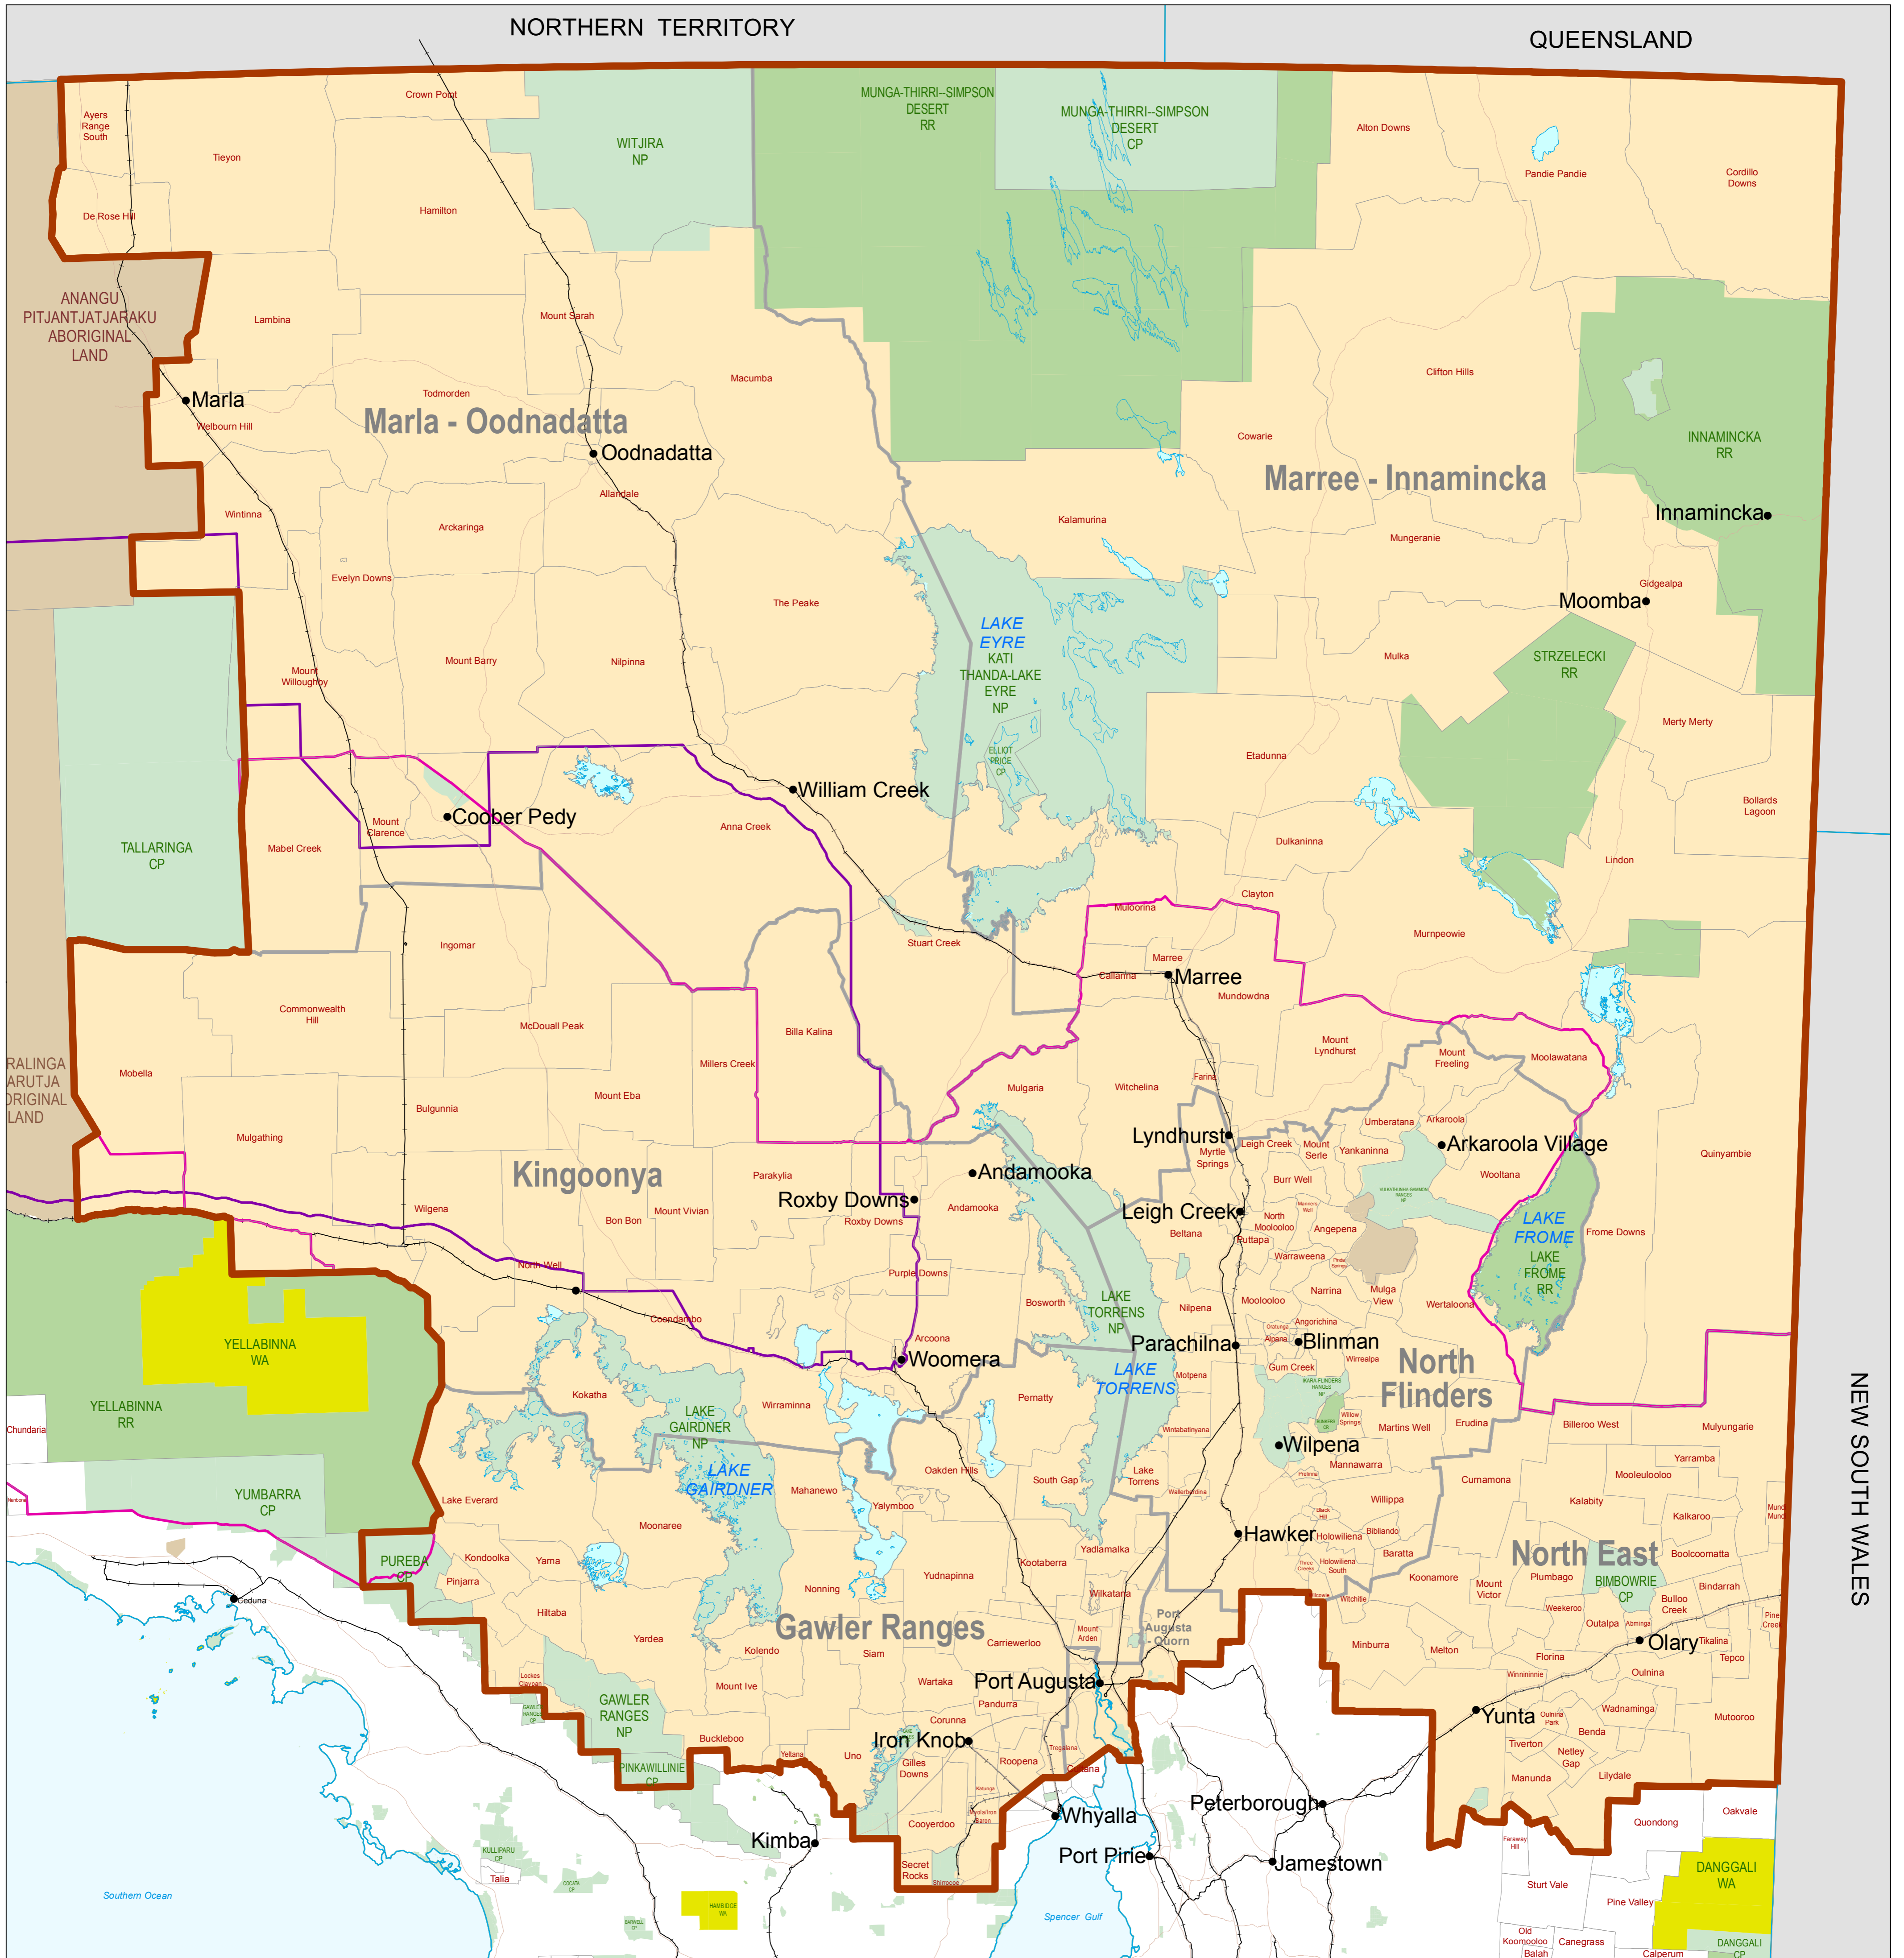

Landscape SA - South Australian Arid Lands

1. **LAND TENURE**
2. Aboriginal Managed Land
   - National and Conservation Park
   - Conservation and Regional Reserve
   - Wilderness Protected Area
   - Pastoral Station

- SA Arid Lands Region Boundary
- NRM District Group Boundary
- Woomera Prohibited Area
- Dog Fence
- Highway
- Lake

Pastoral detail correct to July 2013
NOTE: Pastoral Station boundaries shown are based on fence lines. It is not intended to show legal boundaries of pastoral leases. Fence lines are often significantly at variance with pastoral lease boundaries.

Produced by SA Arid Lands Landscape Board
PO Box 78, Port Augusta, 5700
landscape.sa.gov.au/saal/
Science, Information & Technology, DEW
21 August 2020
Data Source Lambert Conformal Conic
Projection Geocentric Datum of Australia, 1994
Datum