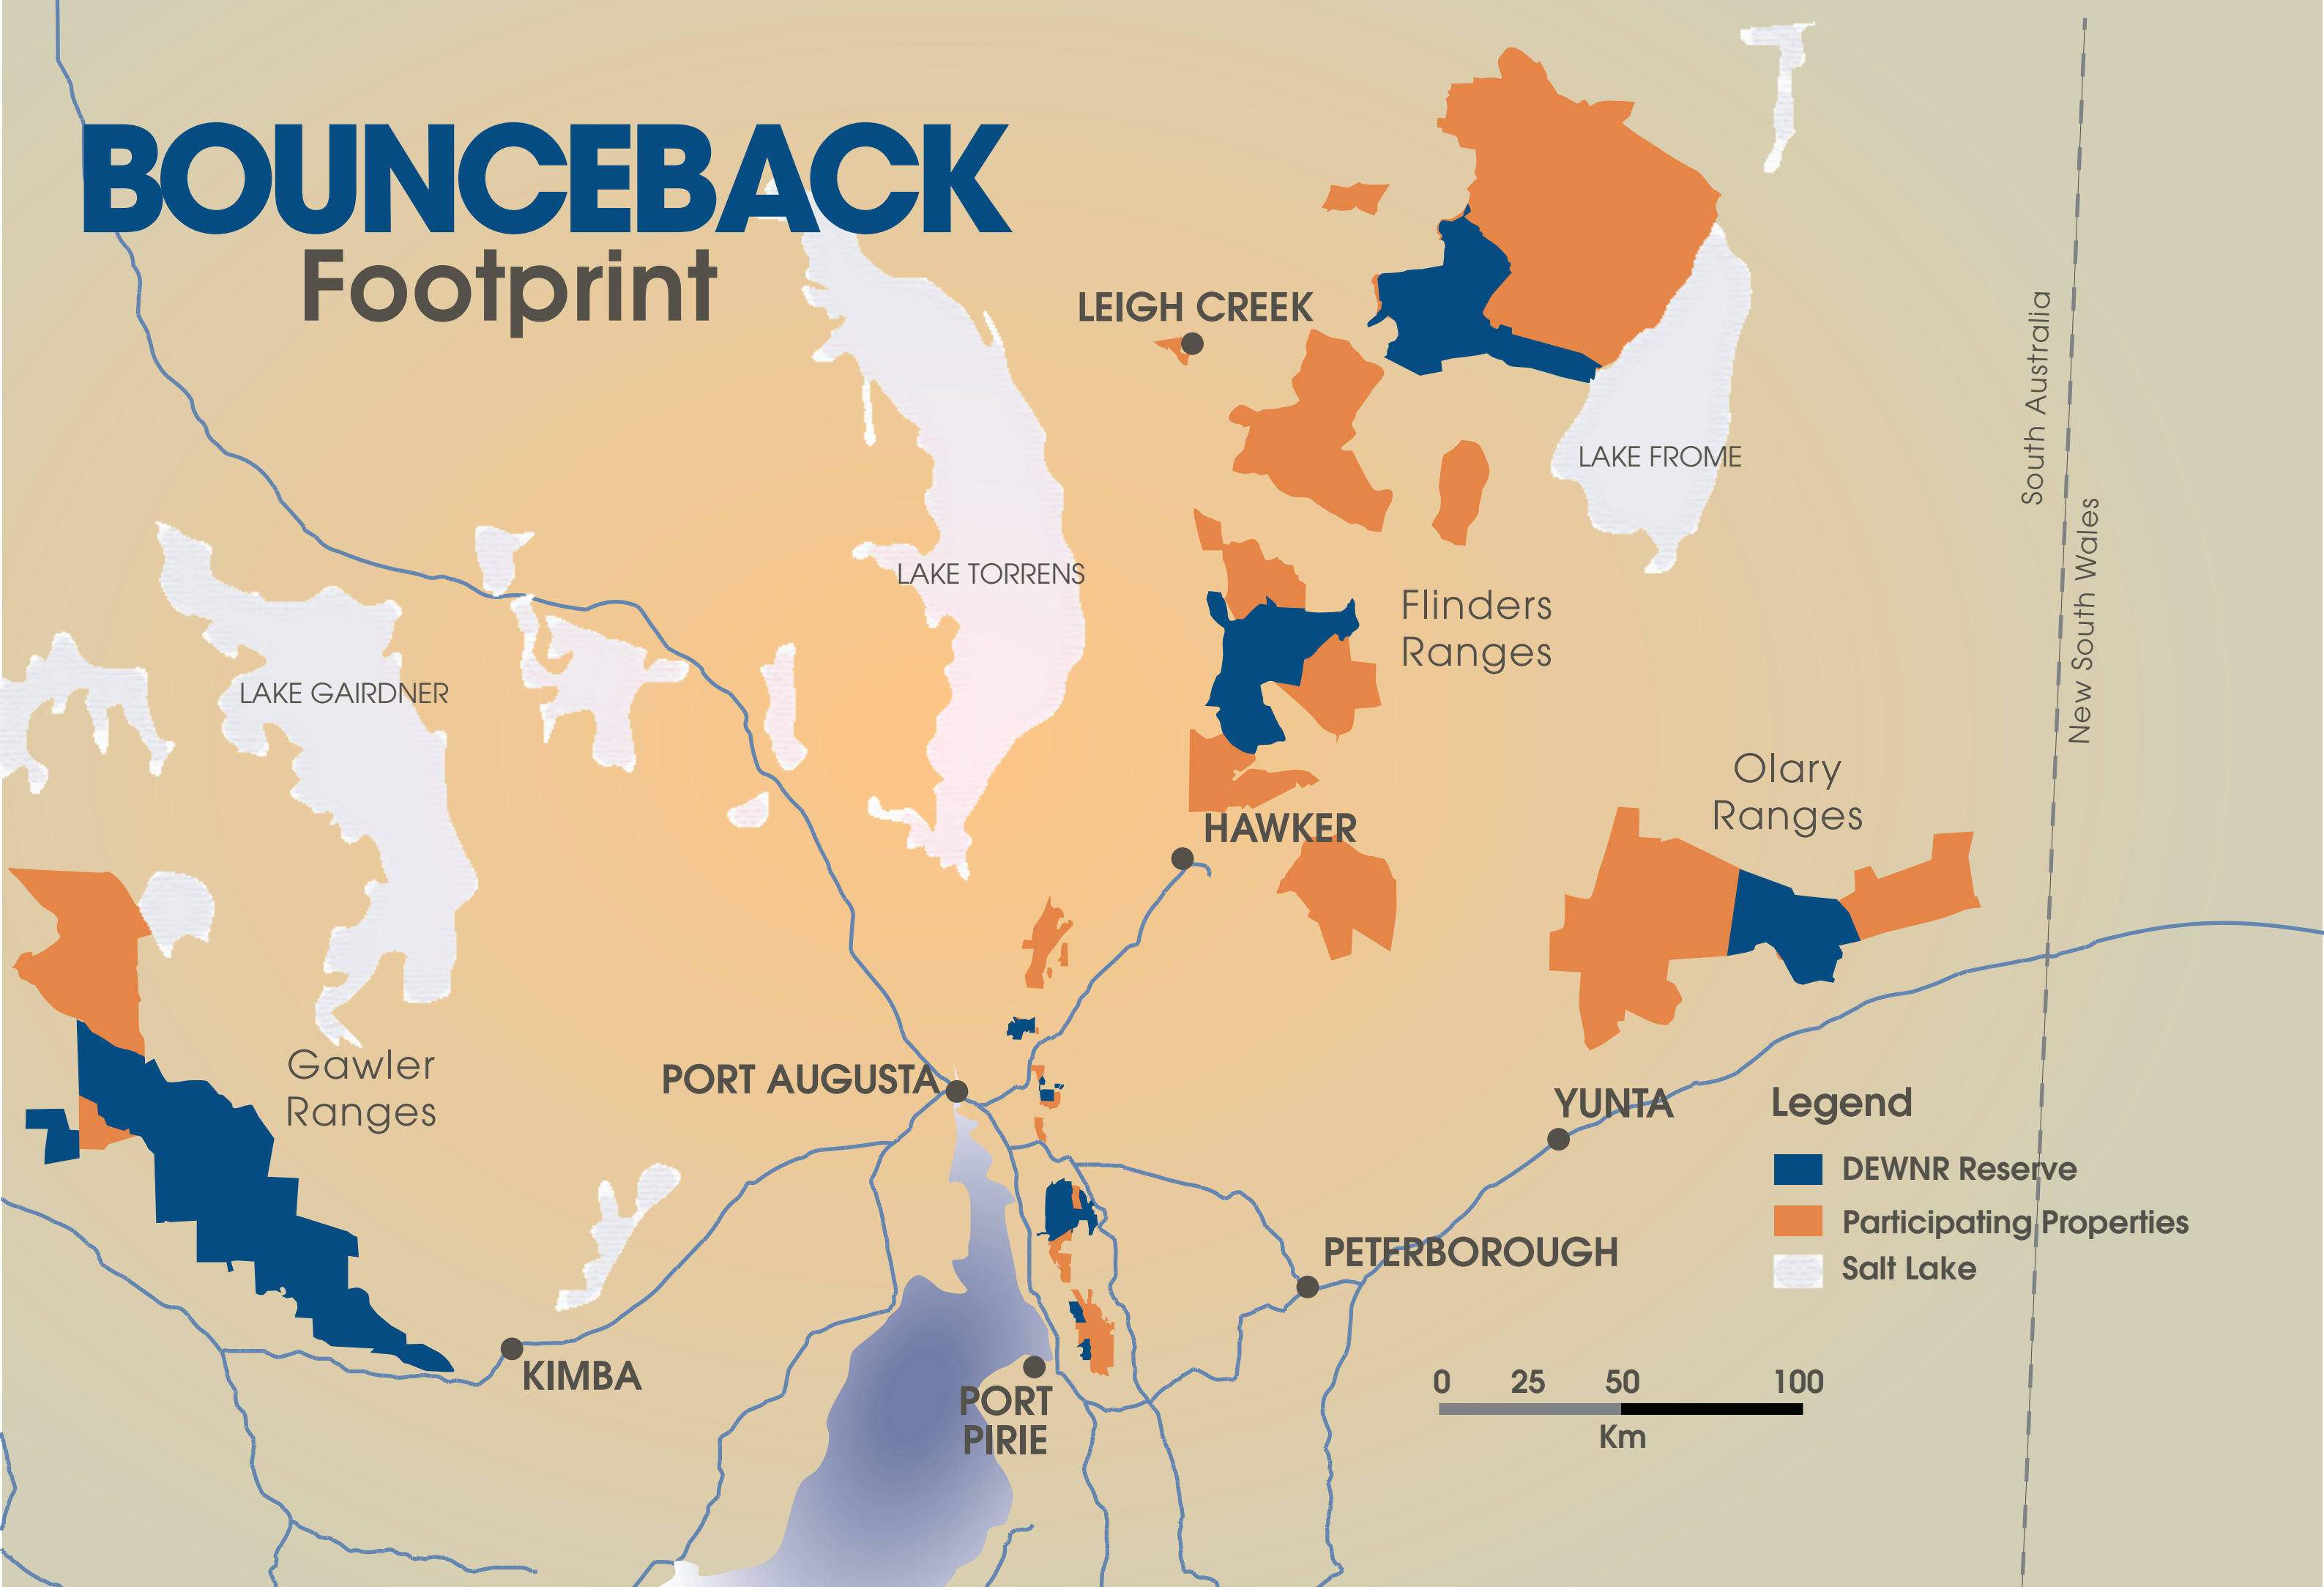

BOUNCEBACK

Footprint

LEIGH CREEK

LAKE FROME

LAKE TORRENS

Flinders Ranges

LAKE GAIRDNER

HAWKER

Olary Ranges

Gawler Ranges

PORT AUGUSTA

Legend

- DEWNR Reserve
- Participating Properties
- Salt Lake

YUNTA

PETERBOROUGH

KIMBA

PORT PIRIE

South Australia
New South Wales