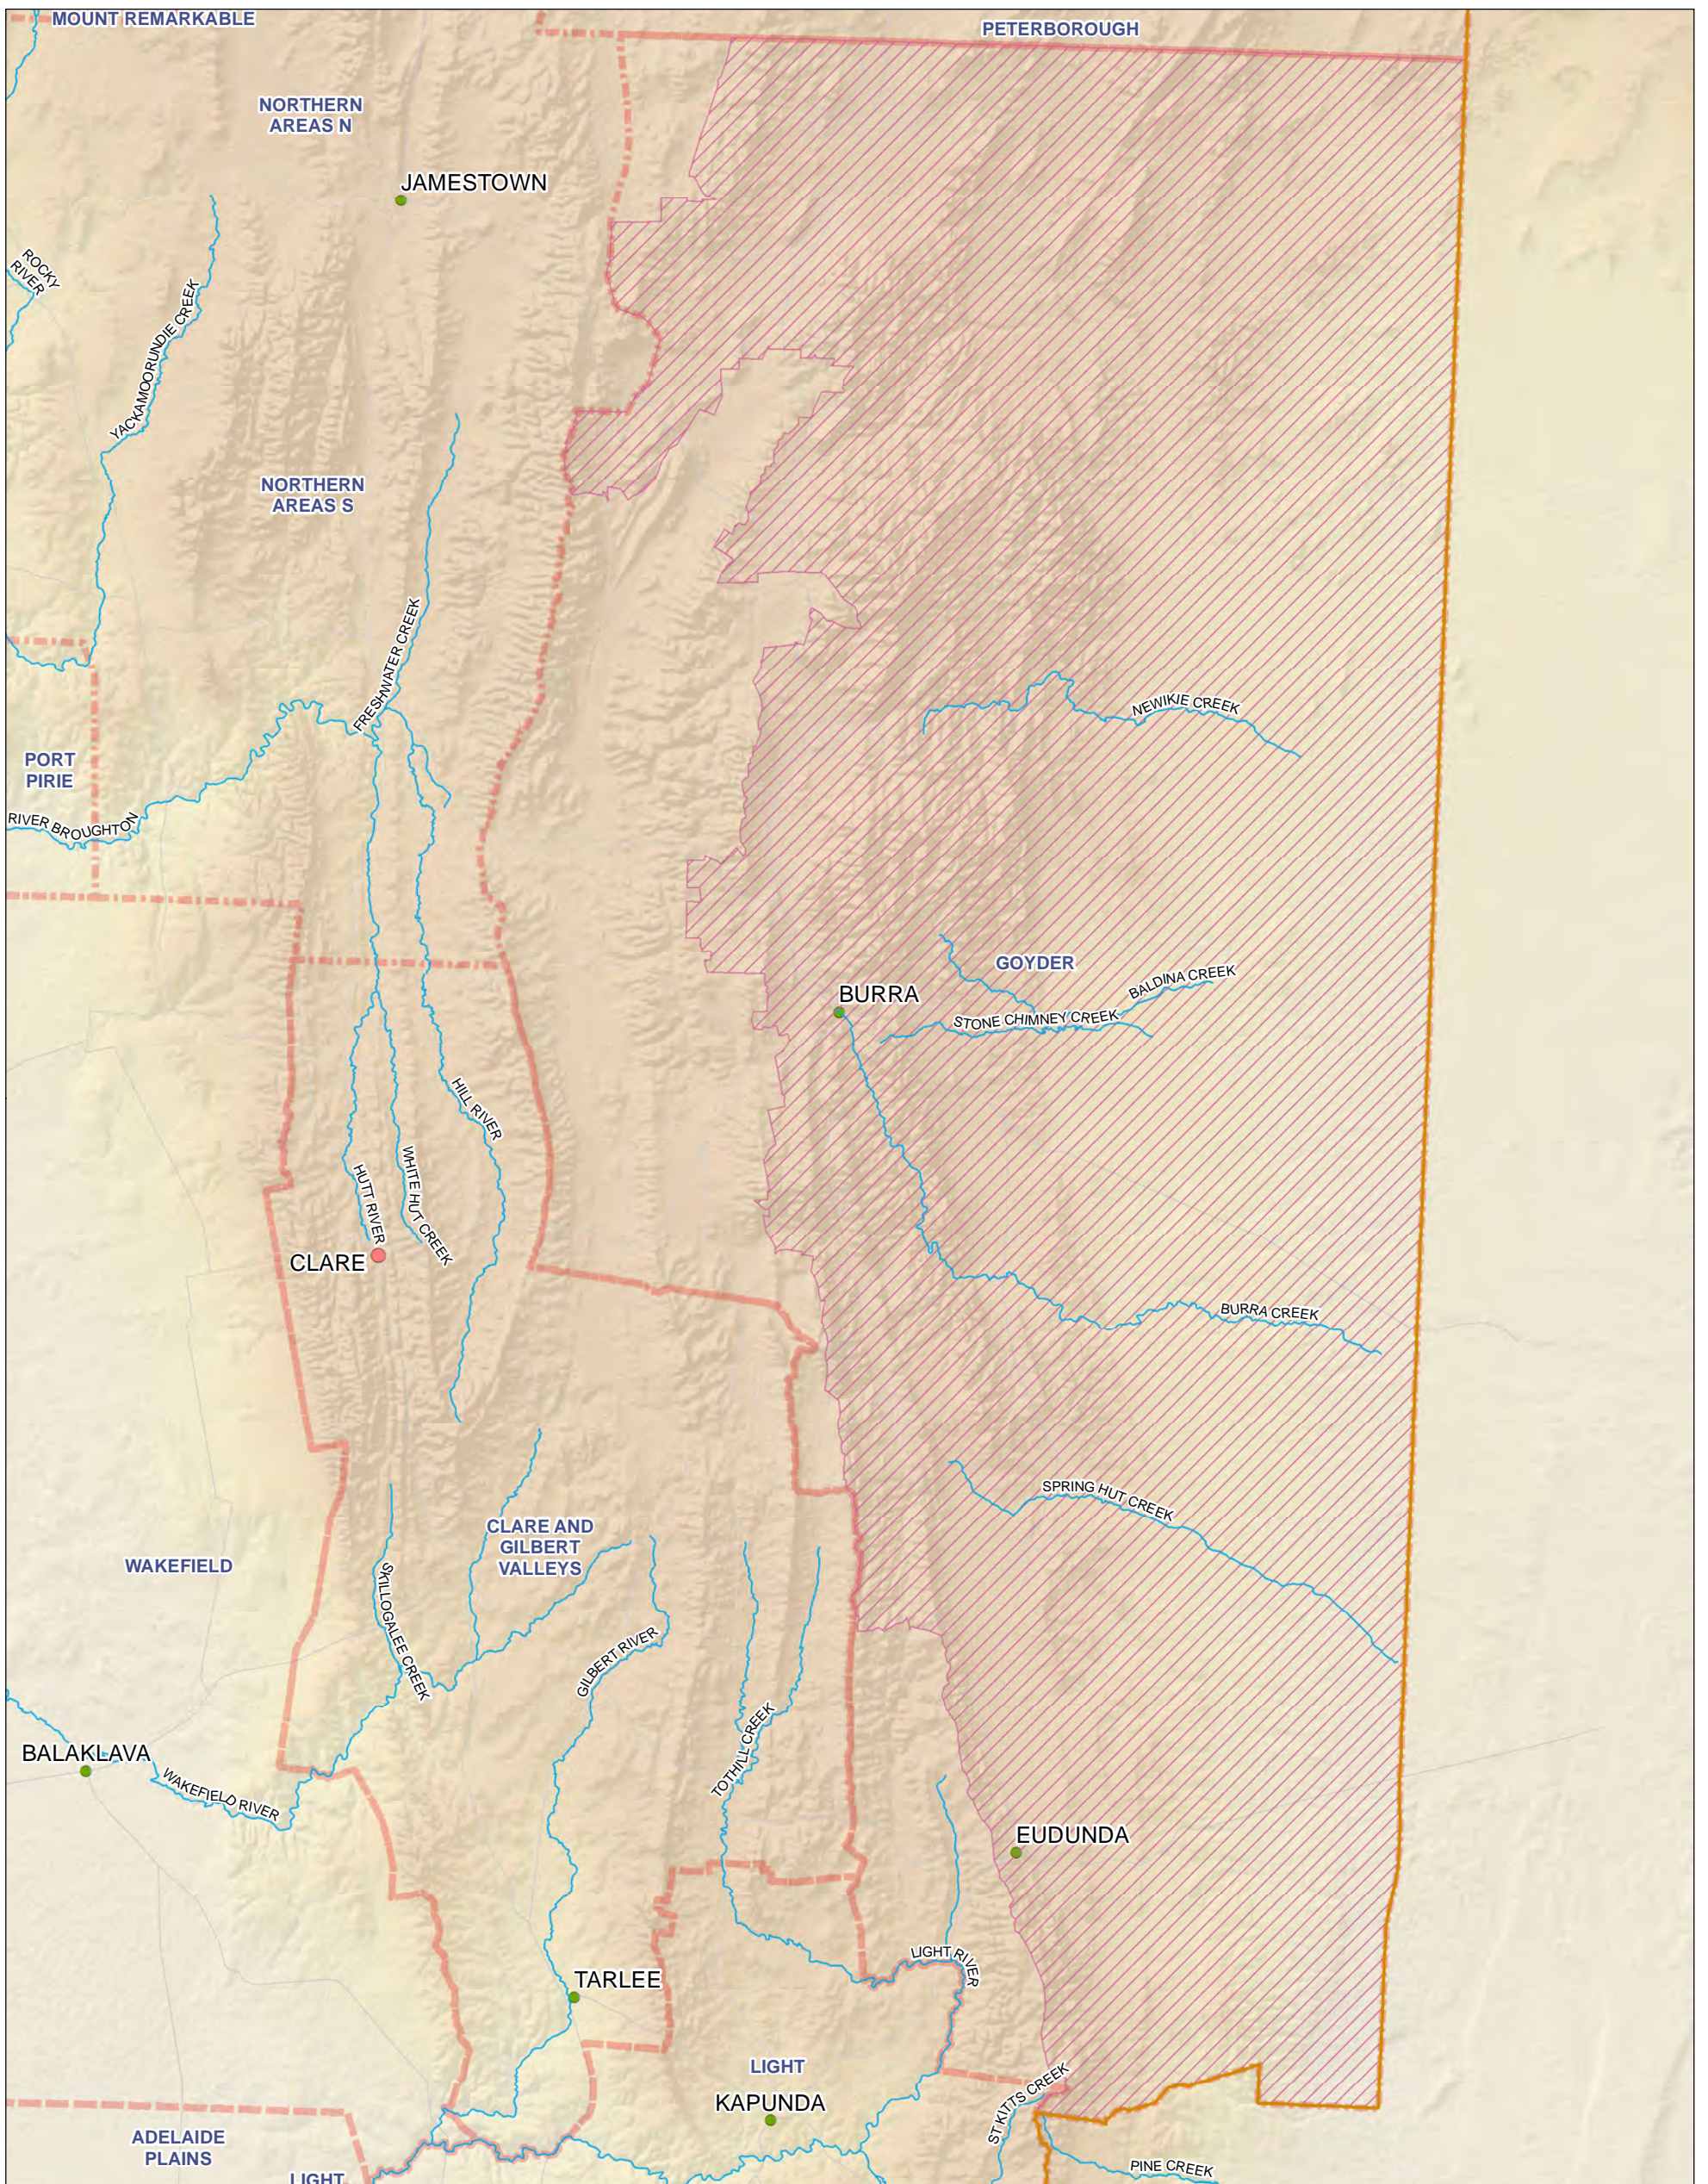

Goyder Non Prescribed Area

-  NY Landscape Board
-  Previous SAMDB Non Prescribed Area