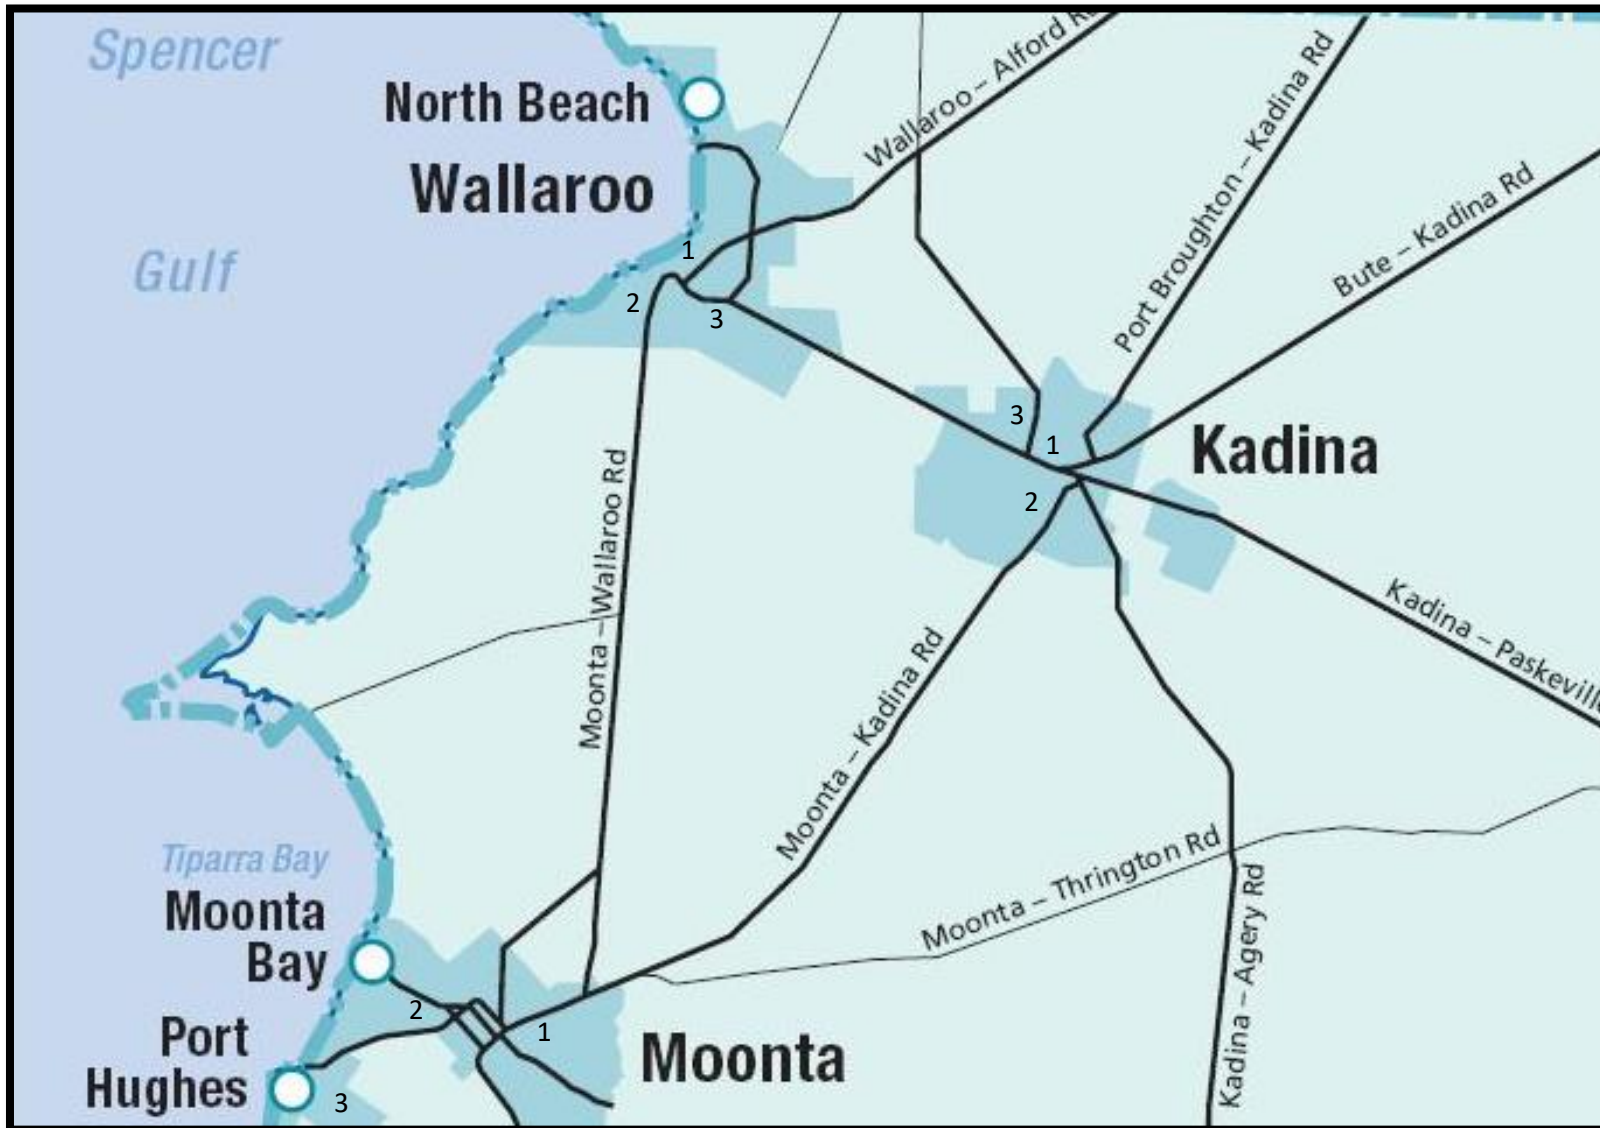

# Bee BnB Locations

## Wallaroo

- 1 Dog Park  
off Heritage Dve
- 2 Davies Park  
opp. Wallaroo Primary School
- 3 Mays Crossing  
Near RV dump point

## Kadina

- 1 Woolies car park  
roundabout Copper Coast Hy
- 2 Farm Shed Museum  
Mines Rd
- 3 Newtown Playground  
Lawrence St

## Port Hughes

- 3 Matchplay Reserve  
off St Andrews Dve