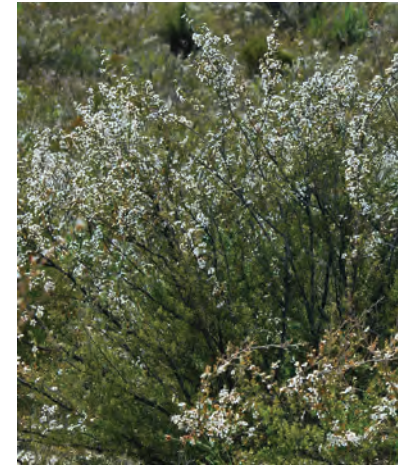

MEDIUM SHRUBS

Upright medium shrub
Height: 1-2m
Flower: 10-15mm
Late spring, early summer flowers