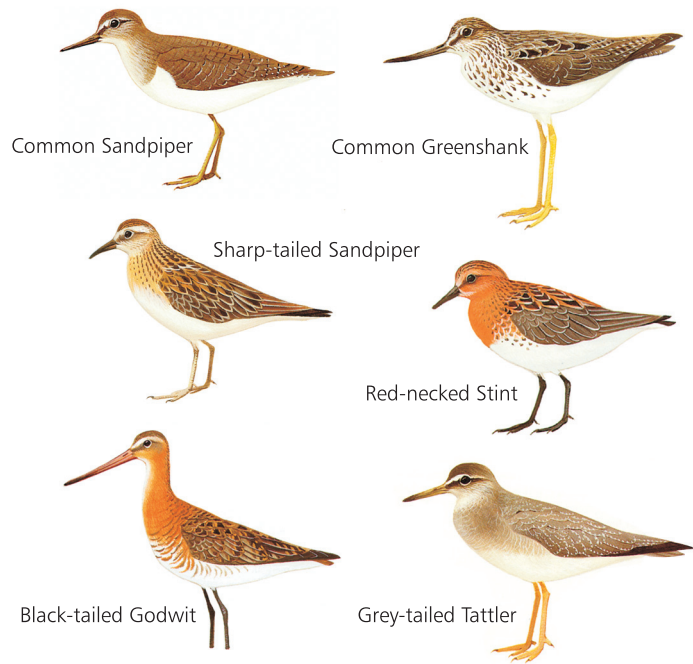

BIRDS OF THE ONKAPARINGA ESTUARY AND WETLANDS

Sincere thanks to Mr Frank Knight for giving the Board permission to use his images on this educational resource, and to the Friends of Onkaparinga Park for kindly providing the bird list for the estuary and reviewing the contents of the resource.

ESTUARINE BIRDS (Saltwater Habitat) - MIGRATORY

ESTUARINE BIRDS (Saltwater Habitat) - NON MIGRATORY

WETLAND BIRDS (Freshwater Habitat)

HONEYEATERS (Flowering Vegetation Habitats)

BIRDS OF PREY

INTRODUCED BIRDS (All Habitats)