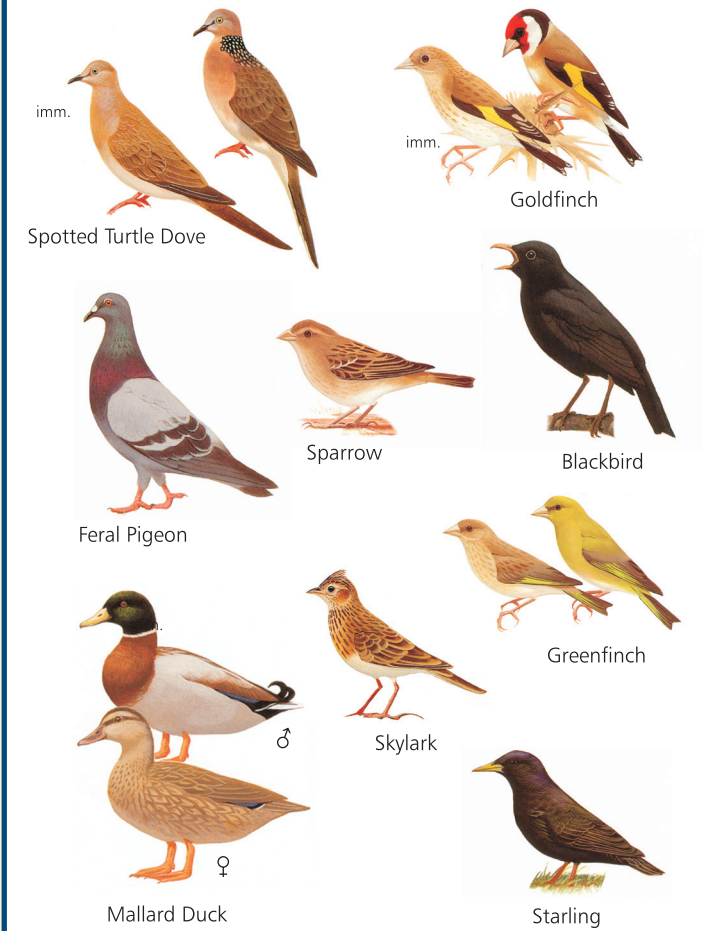

BIRDS OF THE ONKAPARINGA ESTUARY AND WETLANDS

Sincere thanks to Mr Frank Knight for giving the Board permission to use his images on this educational resource, and to the Friends of Onkaparinga Park for kindly providing the bird list for the estuary and reviewing the contents of the resource.

ESTUARINE BIRDS (Saltwater Habitat) - MIGRATORY

ESTUARINE BIRDS (Saltwater Habitat) - NON MIGRATORY

WETLAND BIRDS (Freshwater Habitat)

HONEYEATERS (Flowering Vegetation Habitats)

BIRDS OF PREY

INTRODUCED BIRDS (All Habitats)