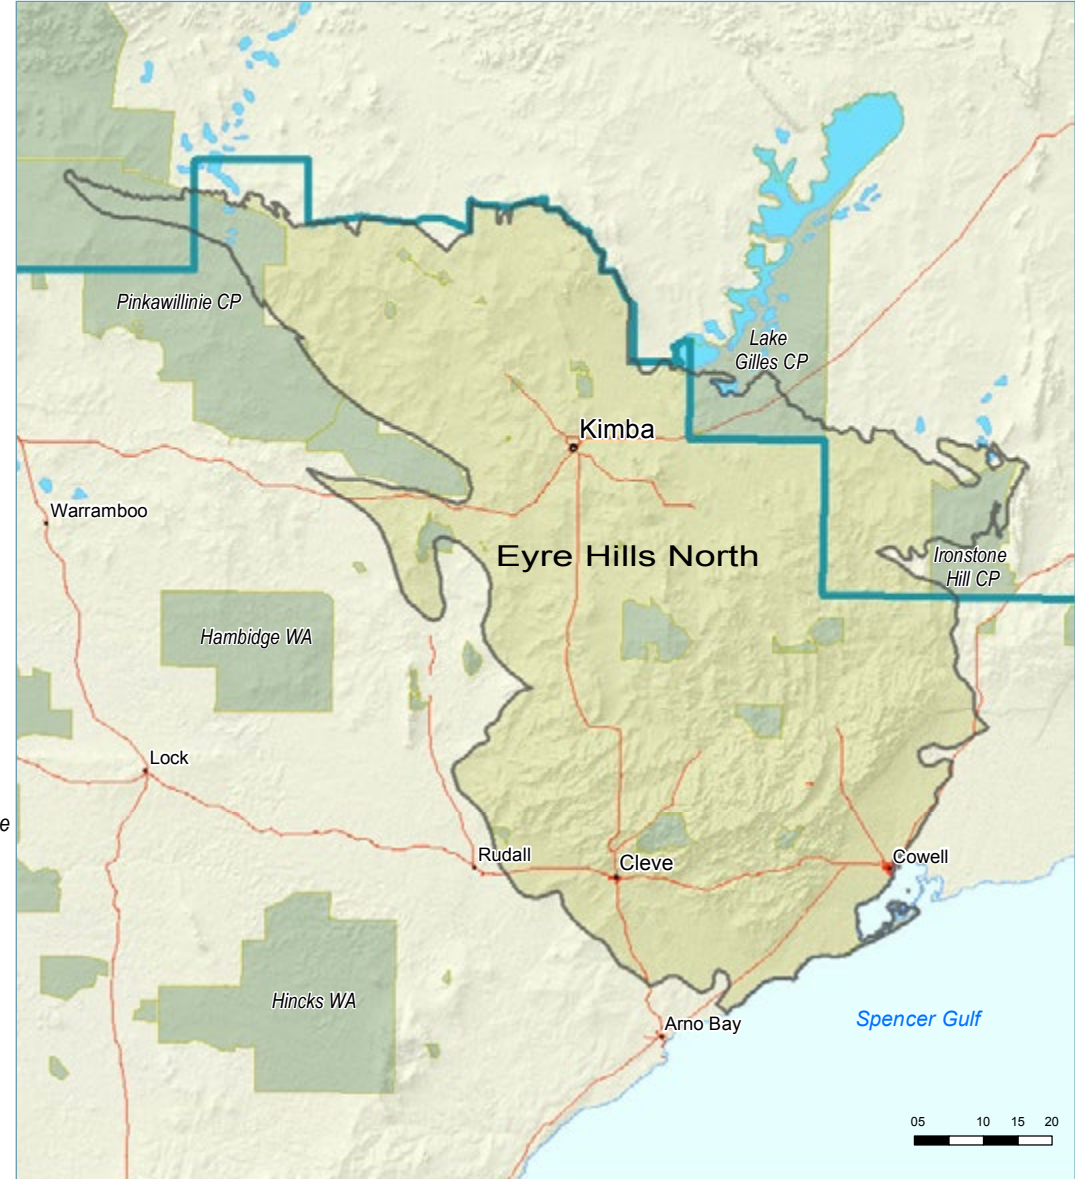

Eyre Hills Project Area

Government of South Australia

National Parks South Australia

parks.sa.gov.au

Although every effort has been made to ensure the accuracy of the information displayed, the Department, its agents, officers and employees make no representations, either express or implied, the information displayed is accurate or fit for any purpose and expressly disclaims all liability for loss or damage arising from reliance up on the information displayed.
Cartography by SMK, Natural Resources Information Services, DEWNR
Topographic data from Customer & Corporate Services, DEWNR

Eyre Hills

NPW Act Reserve

Major Waterbodies

Sealed Road

Natural Resources Eyre Peninsula

Natural Resources Centre Pt Lincoln
T: 08 8688 3111
www.naturalresources.sa.gov.au/eyrepeninsula