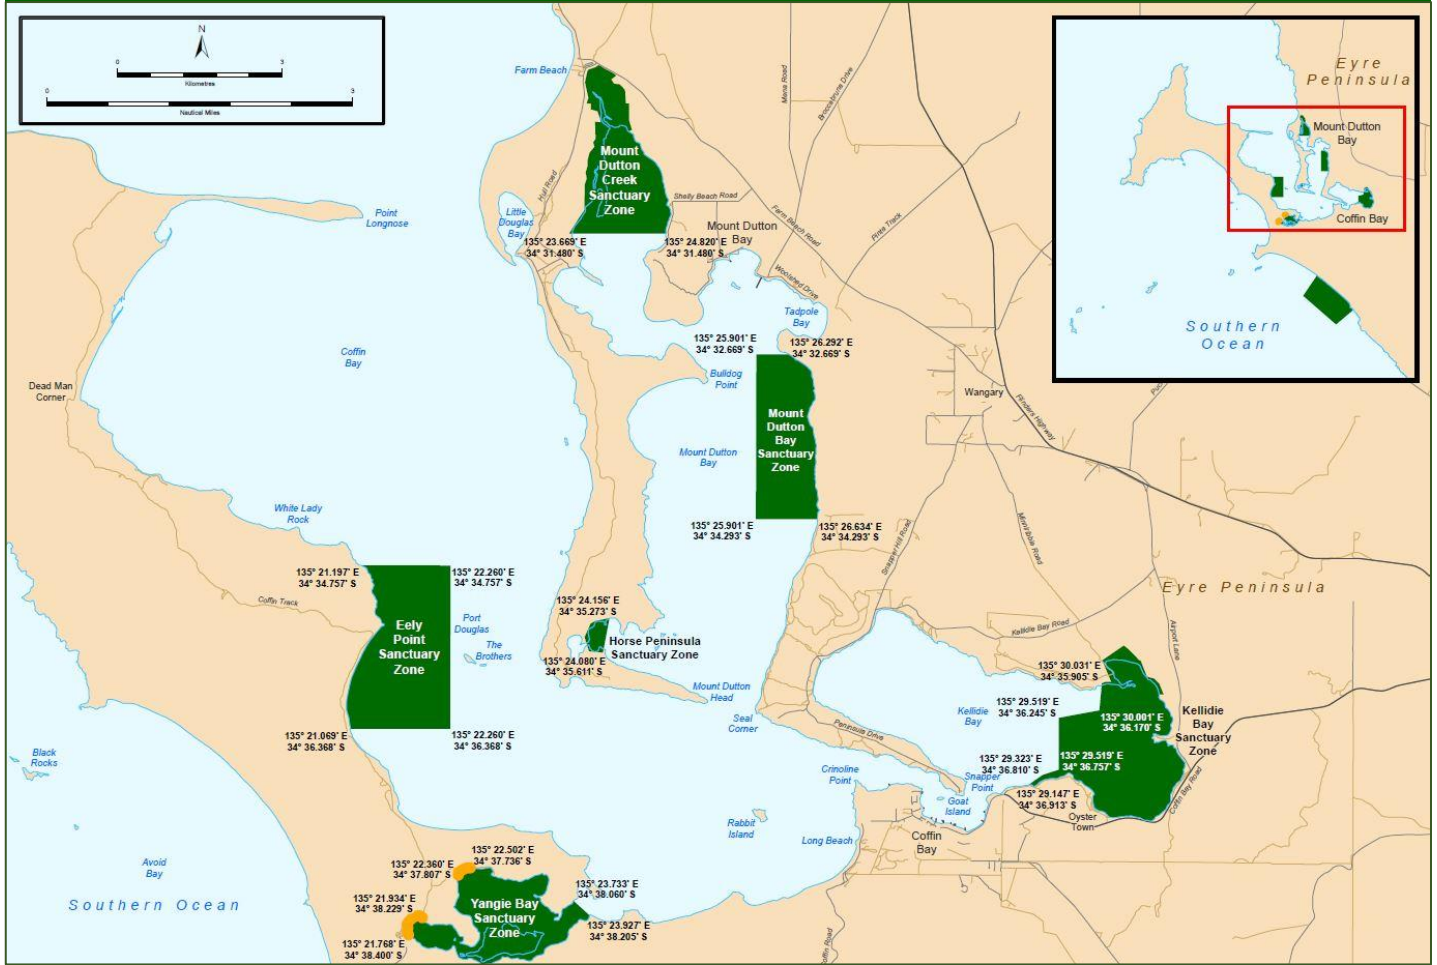

Coffin Bay Sanctuary Zones

- The National Parks and Wildlife Service wish to remind people that it is illegal to fish or berley within any Sanctuary Zone.
- This also includes attempting to herd, chase or force fish out of the sanctuary zone.
- You can still fish for kingfish or other species in the channel, on the western side of Kellidie Bay and outside of any sanctuary zone.
- Wardens will be undertaking additional compliance patrols during kingfish season.
- It is the responsibility of the fisher to be aware of the zones and the rules that apply to marine park sanctuary zones
- An expiation of \$315+Victim of Crime levy may apply.

**No fishing in
Coffin Bay Sanctuary Zones**

To help navigate the waters check out:

The SA Recreational Fishing Guide free App
 Recreational Fishing in SA Marine Parks brochure
www.marineparks.sa.gov.au