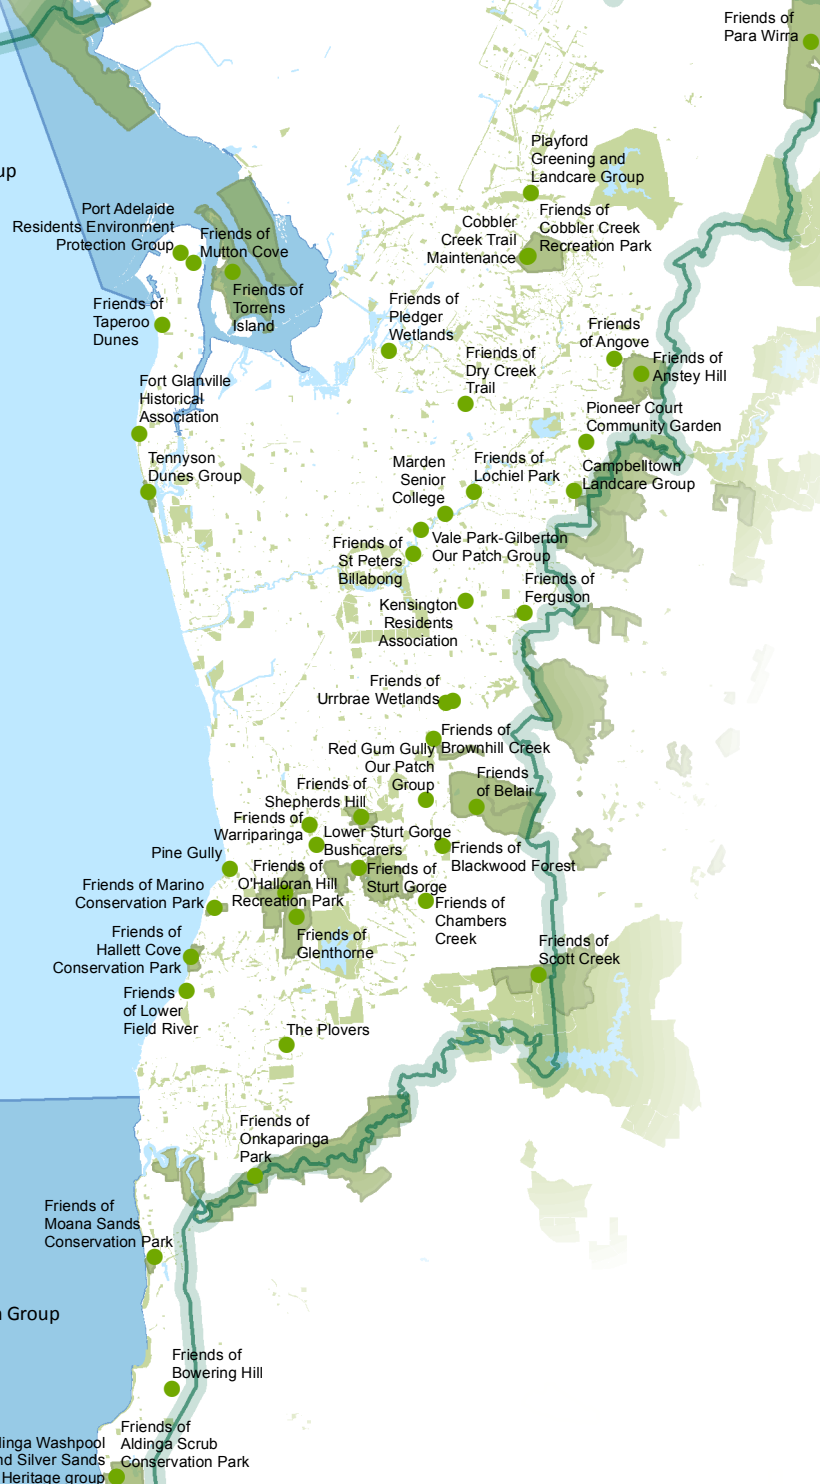

- Aldinga Washpool and Silver Sands Heritage group
- Campbelltown Landcare Group
- Cobbler Creek Trail Maintenance
- Fort Glanville Historical Association
- Friends of Aldinga Scrub Conservation Park
- Friends of Angove
- Friends of Anstey Hill
- Friends of Belair
- Friends of Blackwood Forest
- Friends of Bowering Hill
- Friends of Brownhill Creek
- Friends of Chambers Creek
- Friends of Cobbler Creek Recreation Park
- Friends of Dry Creek Trail
- Friends of Ferguson
- Friends of Hallett Cove Conservation Park
- Friends of Lochiel Park
- Friends of Lower Field River
- Friends of Marino Conservation Park
- Friends of Moana Sands Conservation Park
- Friends of Mutton Cove
- Friends of O'Halloran Hill Recreation Park
- Friends of Onkaparinga Park
- Friends of Para Wirra
- Friends of Pledger Wetlands
- Friends of Scott Creek
- Friends of Shepherds Hill
- Friends of St Peters Billabong
- Friends of Sturt Gorge
- Friends of Taperoo Dunes
- Friends of Torrens Island
- Friends of Urrbrae Wetlands
- Friends of Urrbrae Wetlands
- Friends of Warriparinga
- Glenthorne Friends of
- Kensington Residents Association
- Lower Sturt Gorge Bushcarers
- Marden Senior College
- Pine Gully
- Pioneer Court Community Garden
- Playford Greening and Landcare Group
- Port Adelaide Residents Environment Protection Group
- Red Gum Gully Our Patch Group
- Tennyson Dunes Group
- The Plovers
- Vale Park-Gilberton Our Patch Group

- Volunteer group site
- Green Adelaide
- National parks and reserves
- Marine park and dolphin sanctuary