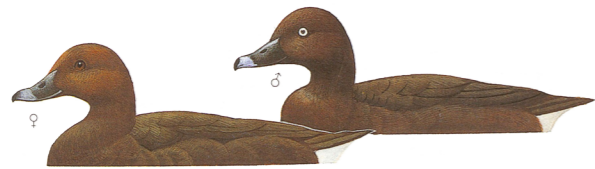

# Wetland Birds of South Australia

## Ducks

Pacific Black Duck

Wood (Maned) Duck

Chestnut Teal

Australian Shelduck

Hardhead

Grey Teal

Australasian Shoveler

Blue-billed Duck

Pink-eared Duck

Musk Duck

Freckled Duck

## Water Fowl

Eurasian Coot

Dusky Moorhen

Purple Swamphen

Black-tailed Native Hen