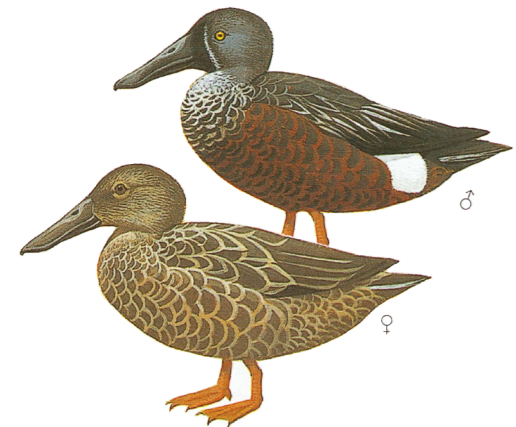

# Wetland Birds of South Australia

## Ducks

Pacific Black Duck

Wood (Maned) Duck

Chestnut Teal

Australian Shelduck

Hardhead

Grey Teal

Australasian Shoveler

Blue-billed Duck

Pink-eared Duck

Musk Duck

Freckled Duck

## Water Fowl

Eurasian Coot

Dusky Moorhen

Purple Swamphen

Black-tailed Native Hen