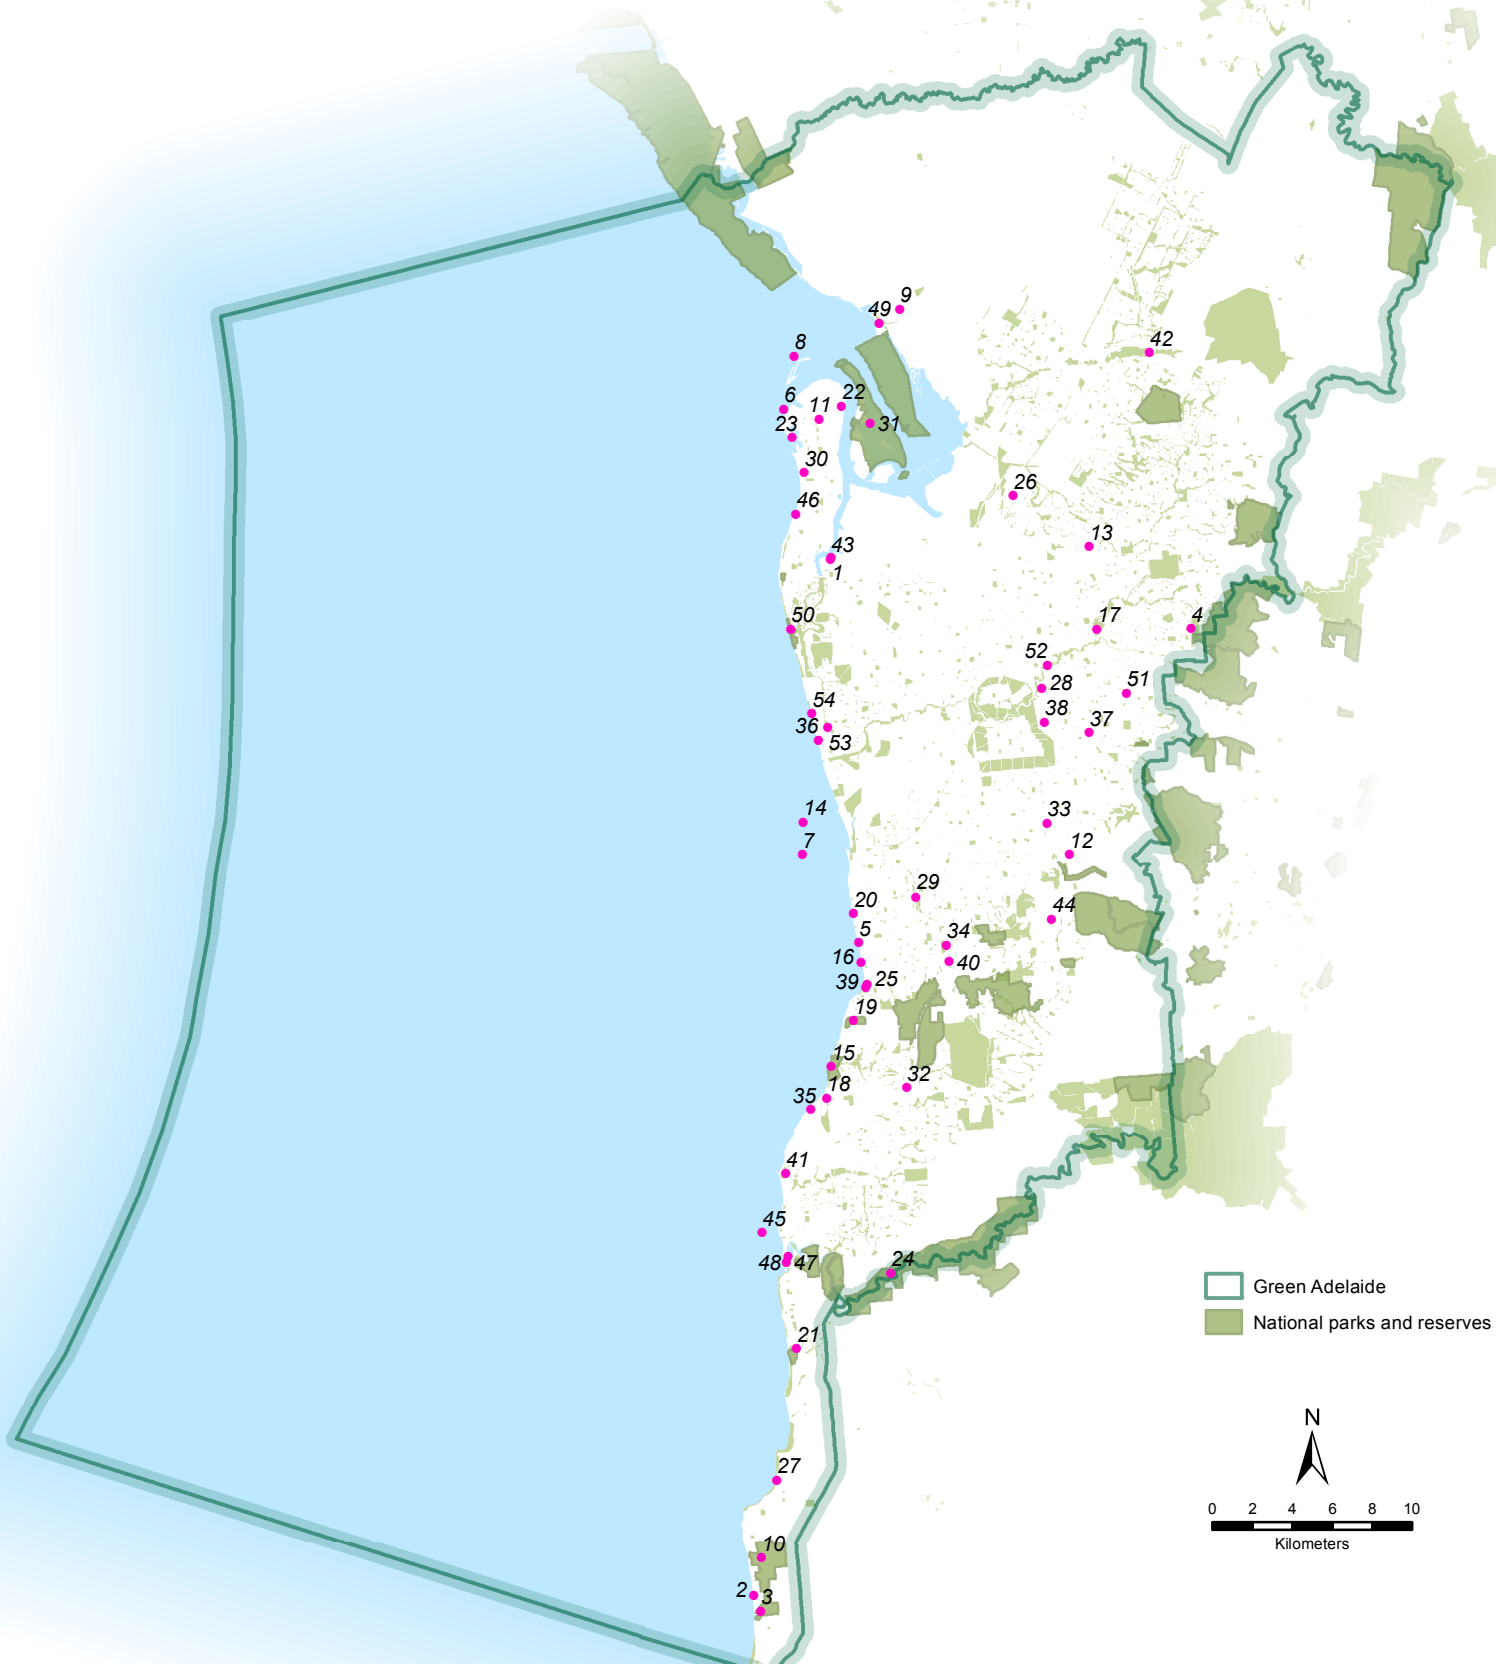

# Some of the volunteering opportunities in metropolitan Adelaide

- |  |   |  |
|--|---|--|
| 1 Adelaide Dolphin Sanctuary Action Group          | 19 Friends of Marino Conservation Park      | 37 Kensington Residents' Assoc. (Bothwick Park Biodiversity Project) |
| 2 Aldinga Bay Coastcare                            | 20 Friends of Minda Dunes                   | 38 Kent Town Residents Association                                   |
| 3 Aldinga Washpool and Silver Sands Heritage group | 21 Friends of Moana Sands Conservation Park | 39 Kingston Cliff Face - Bush For Life                               |
| 4 Campbelltown Landcare Group                      | 22 Friends of Mutton Cove                   | 40 Lower Sturt Gorge Bushcarers                                      |
| 5 City of Holdfast Bay Environmental Volunteers    | 23 Friends of North Haven Sand Dunes        | 41 Noarlunga Bush for Life (Tingira)                                 |
| 6 Estuary Care Foundation                          | 24 Friends of Onkaparinga Park              | 42 Playford Greening and Landcare Group Inc                          |
| 7 Experiencing Marine Sanctuaries                  | 25 Friends of Pine Gully                    | 43 Port Adelaide Residents Environment Protection Group              |
| 8 Fairy Tern project volunteers (Bird Island)      | 26 Friends of Pledger Wetlands              | 44 Redgum Gully Bushcare   |
| 9 Friends of Adelaide International Bird Sanctuary | 27 Friends of Port Willunga                 | 45 Reefwatch   |
| 10 Friends of Aldinga Scrub Conservation Park      | 28 Friends of St Peters Billabong           | 46 Semaphore Largs Dunes Group                                       |
| 11 Friends of Biodiversity Park                    | 29 Friends of Sturt River Landcare Group    | 47 South Port Noarlunga Coastcare Group                              |
| 12 Friends of Carrick Hill                         | 30 Friends of Taperoo Dunes                 | 48 South Port Noarlunga dunes - Bush For Life                        |
| 13 Friends of Dry Creek Trail                      | 31 Friends of Torrens Island                | 49 St Kilda and Surrounds Progress and Tourism Association           |
| 14 Friends of Gulf St Vincent                      | 32 Friends of Upper Field River             | 50 Tennyson Dunes Group  |
| 15 Friends of Hallett Cove Conservation Park       | 33 Friends of Urrbrae Wetland               | 51 The Gums Landcare Group Inc                                       |
| 16 Friends of Hooded Plover                        | 34 Friends of Warriparinga                  | 52 Vale Park-Gilberton Our Patch Group                               |
| 17 Friends of Lochiel Park                         | 35 Hallett Headland - Bush For Life         | 53 Valerie Wales (Henley) Community Nursery                          |
| 18 Friends of Lower Field River                    | 36 Henley Dunes Care Group                  | 54 Western Adelaide Coastal residents Association                    |