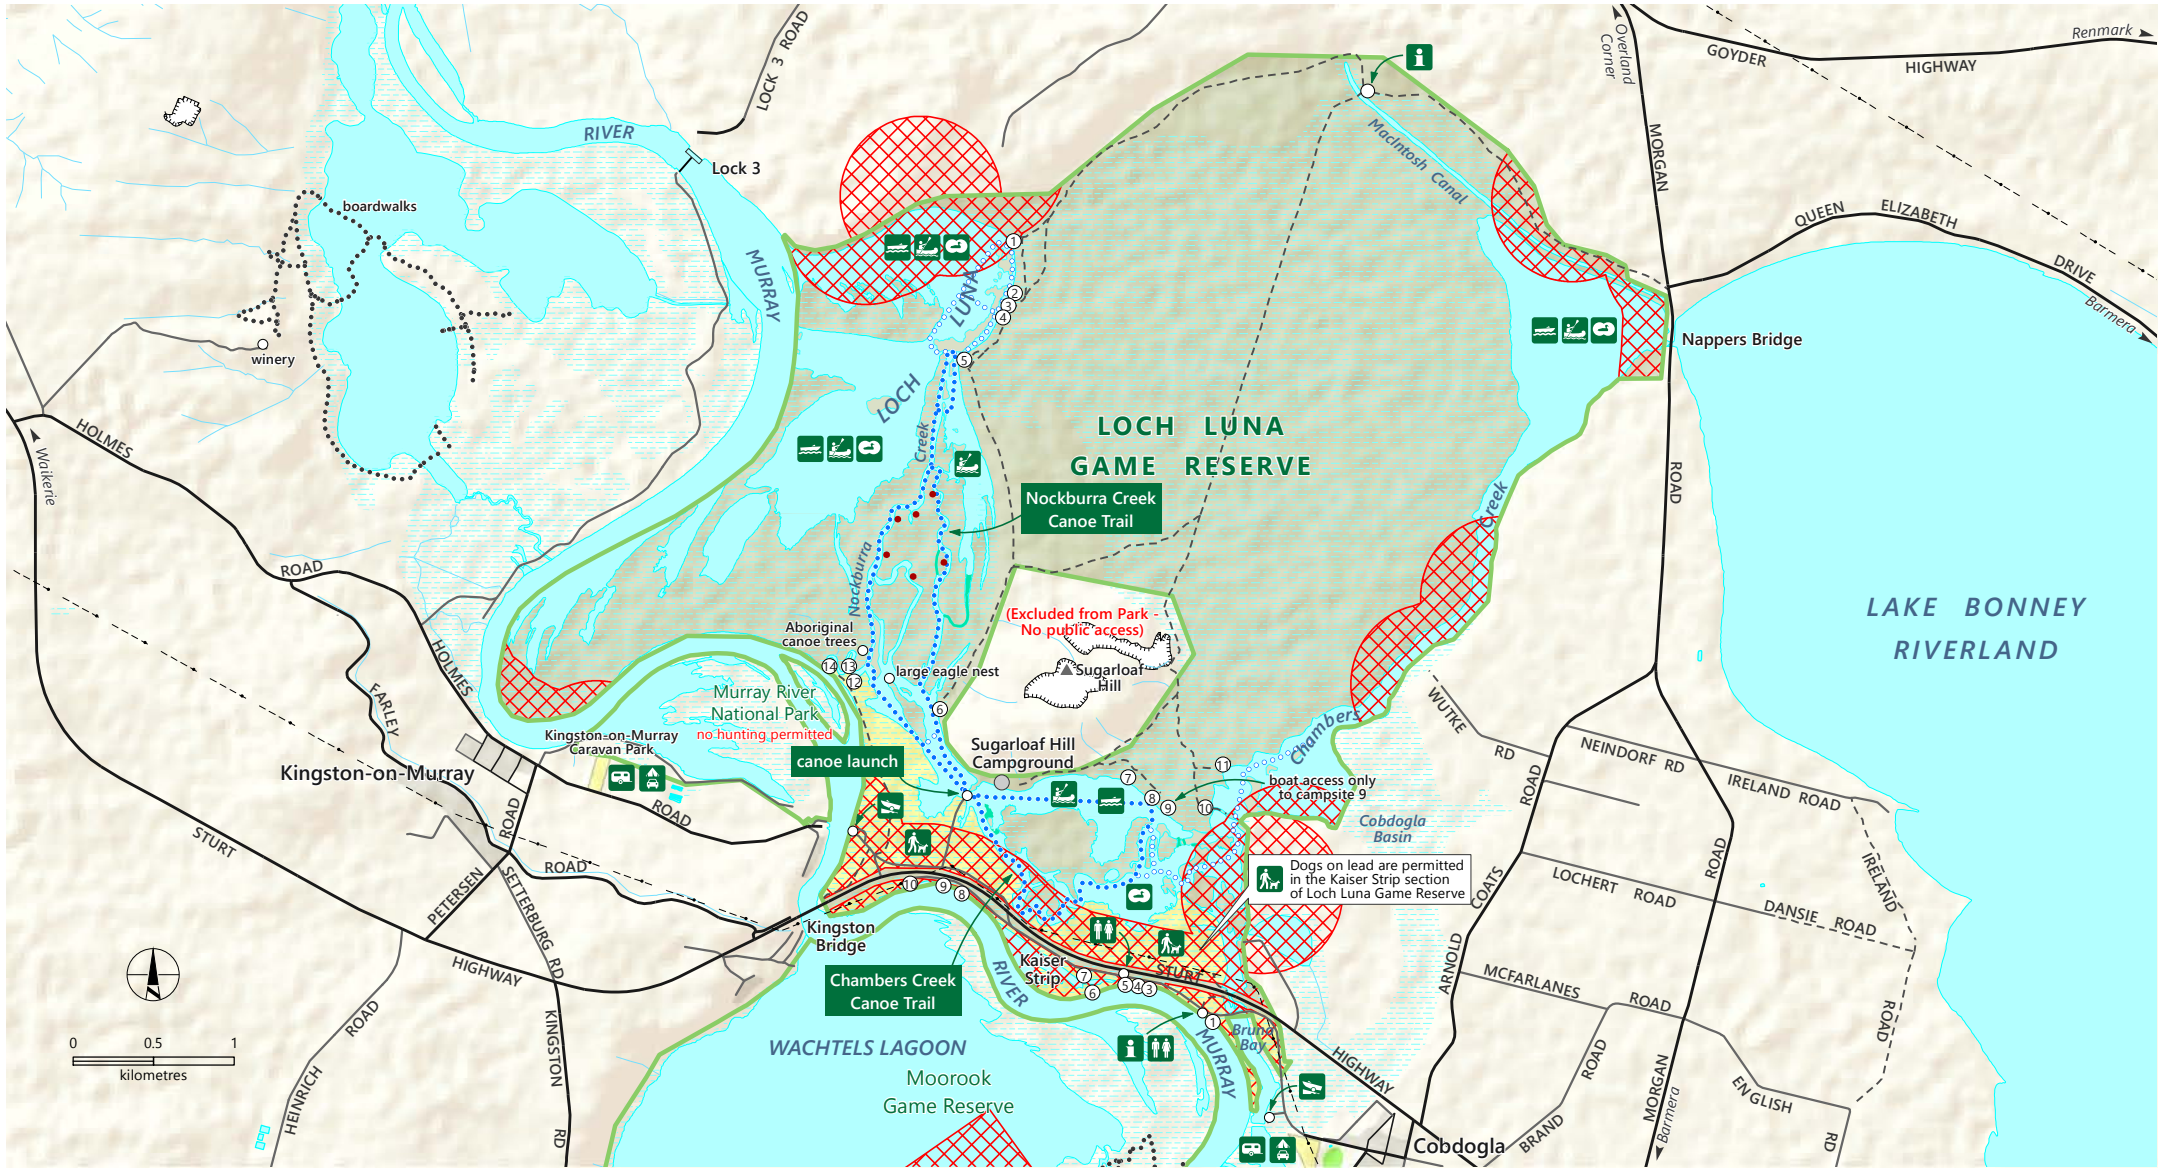

Loch Luna Game Reserve

Hunting Exclusion Zones 2024

- Sealed road
- Unsealed road
- - - Track
- Walking trail
- Marked canoe trail
- Alternative canoe trails
- - - Power transmission line
- Loch Luna Game Reserve
- Park boundary; Dogs permitted on lead
- Duck Season Exclusion Zone
- Built-up area
- Water - perennial, intermittent
- Land subject to inundation; Quarry
- Route blocked by reeds
- Possible canoe landing site; Campsite number
- Boating; Canoeing
- Boat ramp; Birdwatching
- Toilets; Information
- Caravan sites; Campground

This map is valid for the 2024 duck open season only. Areas excluded from open season hunting on this map may vary from year to year.

DEW does not guarantee that this map is error free. Use of the map is at the user's sole risk and the information contained on the map may be subject to change without notice. Cartography by DEW, Mapland - 2023