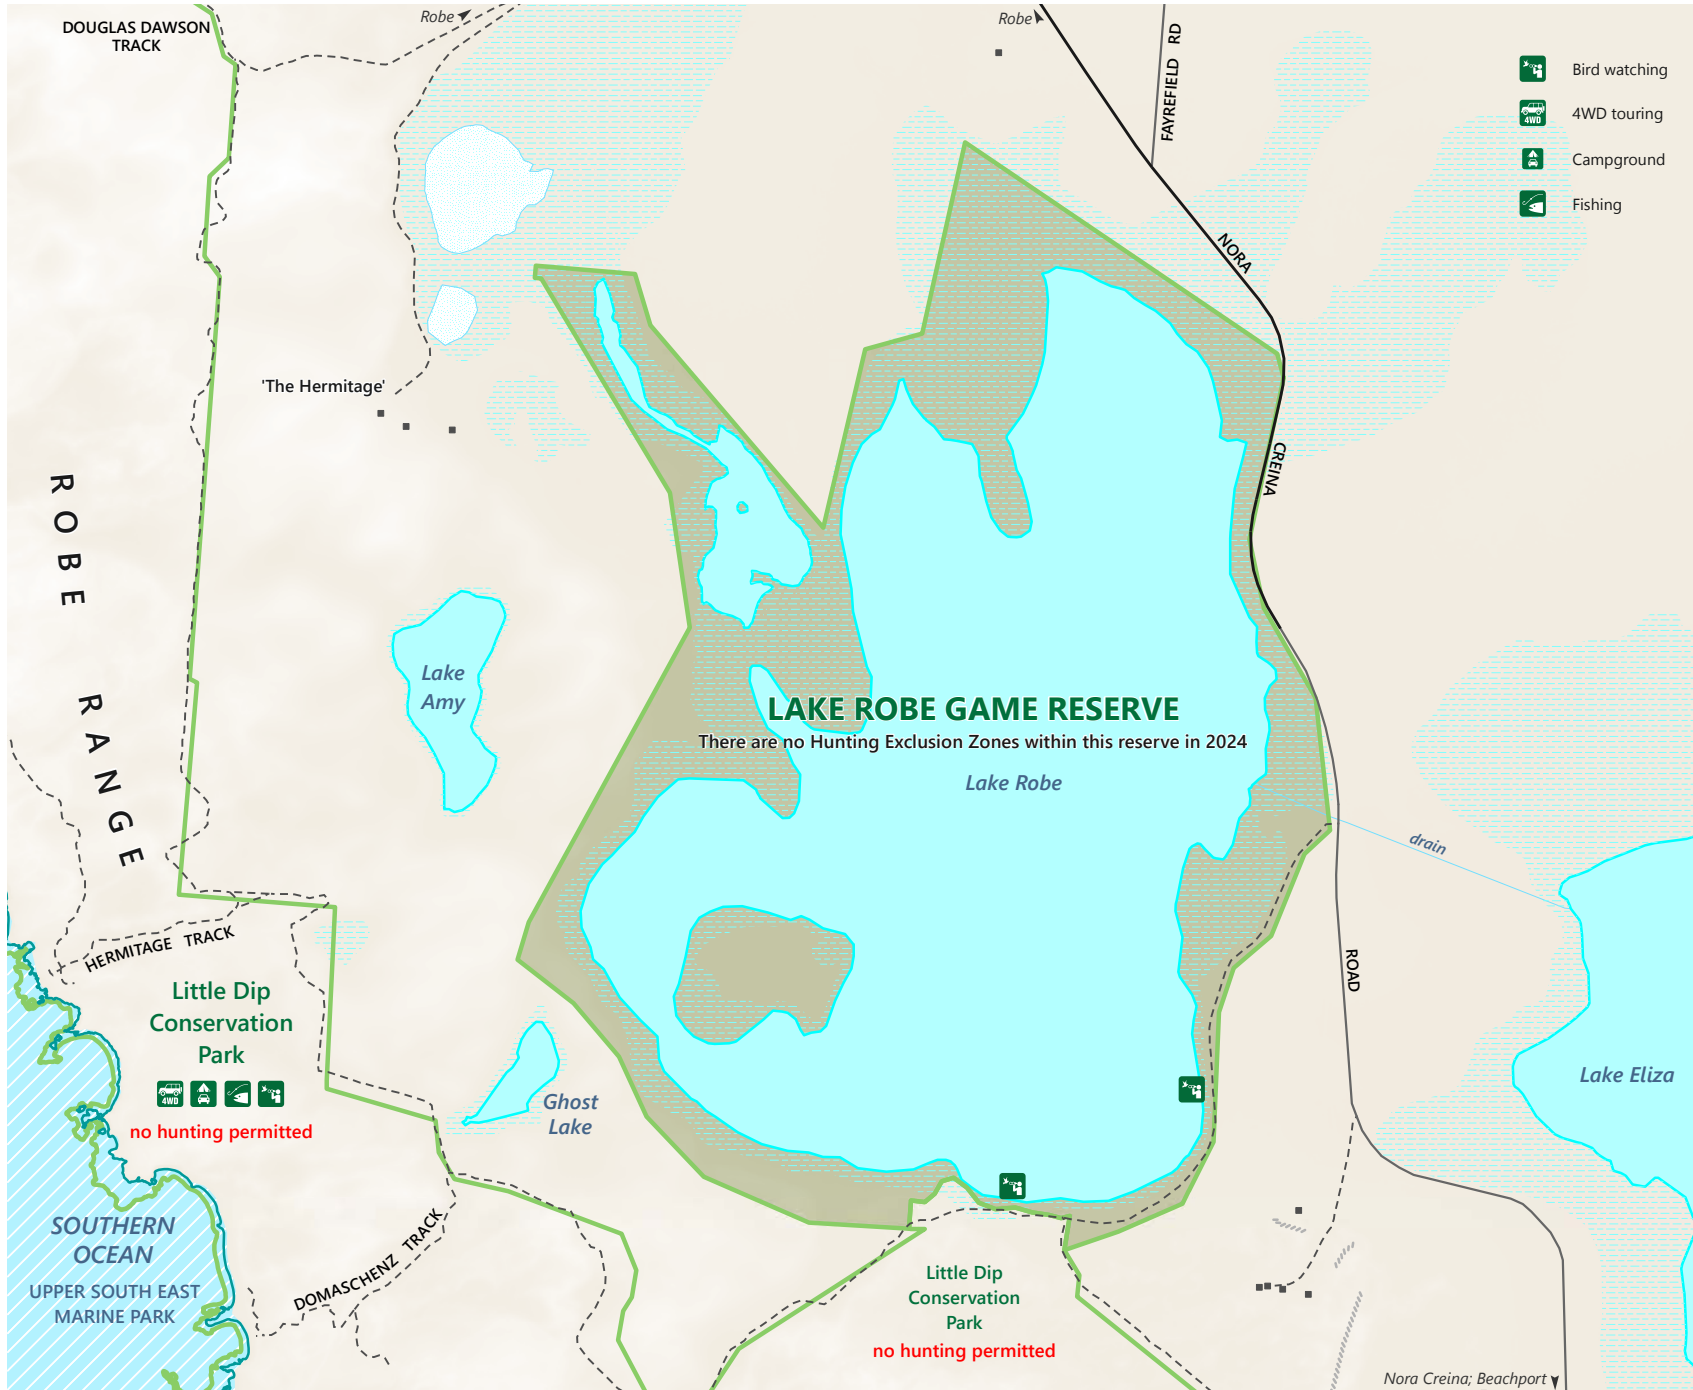

Lake Robe Game Reserve

Hunting Exclusion Zones 2024

- Bird watching
- 4WD touring
- Campground
- Fishing

- Sealed road
- Unsealed road
- Vehicle track
- Lake Robe Game Reserve
- Other NPWSA reserves
- Marine park
- Lake: permanent
- Lake: intermittent
- Land subject to inundation
- Sand ridge
- Building

This map is valid for the 2024 duck open season only. Areas excluded from open season hunting on this map may vary from year to year.

DEW does not guarantee that this map is error free. Use of the map is at the user's sole risk and the information contained on the map may be subject to change without notice. Cartography by DEW, Mapland - 2023