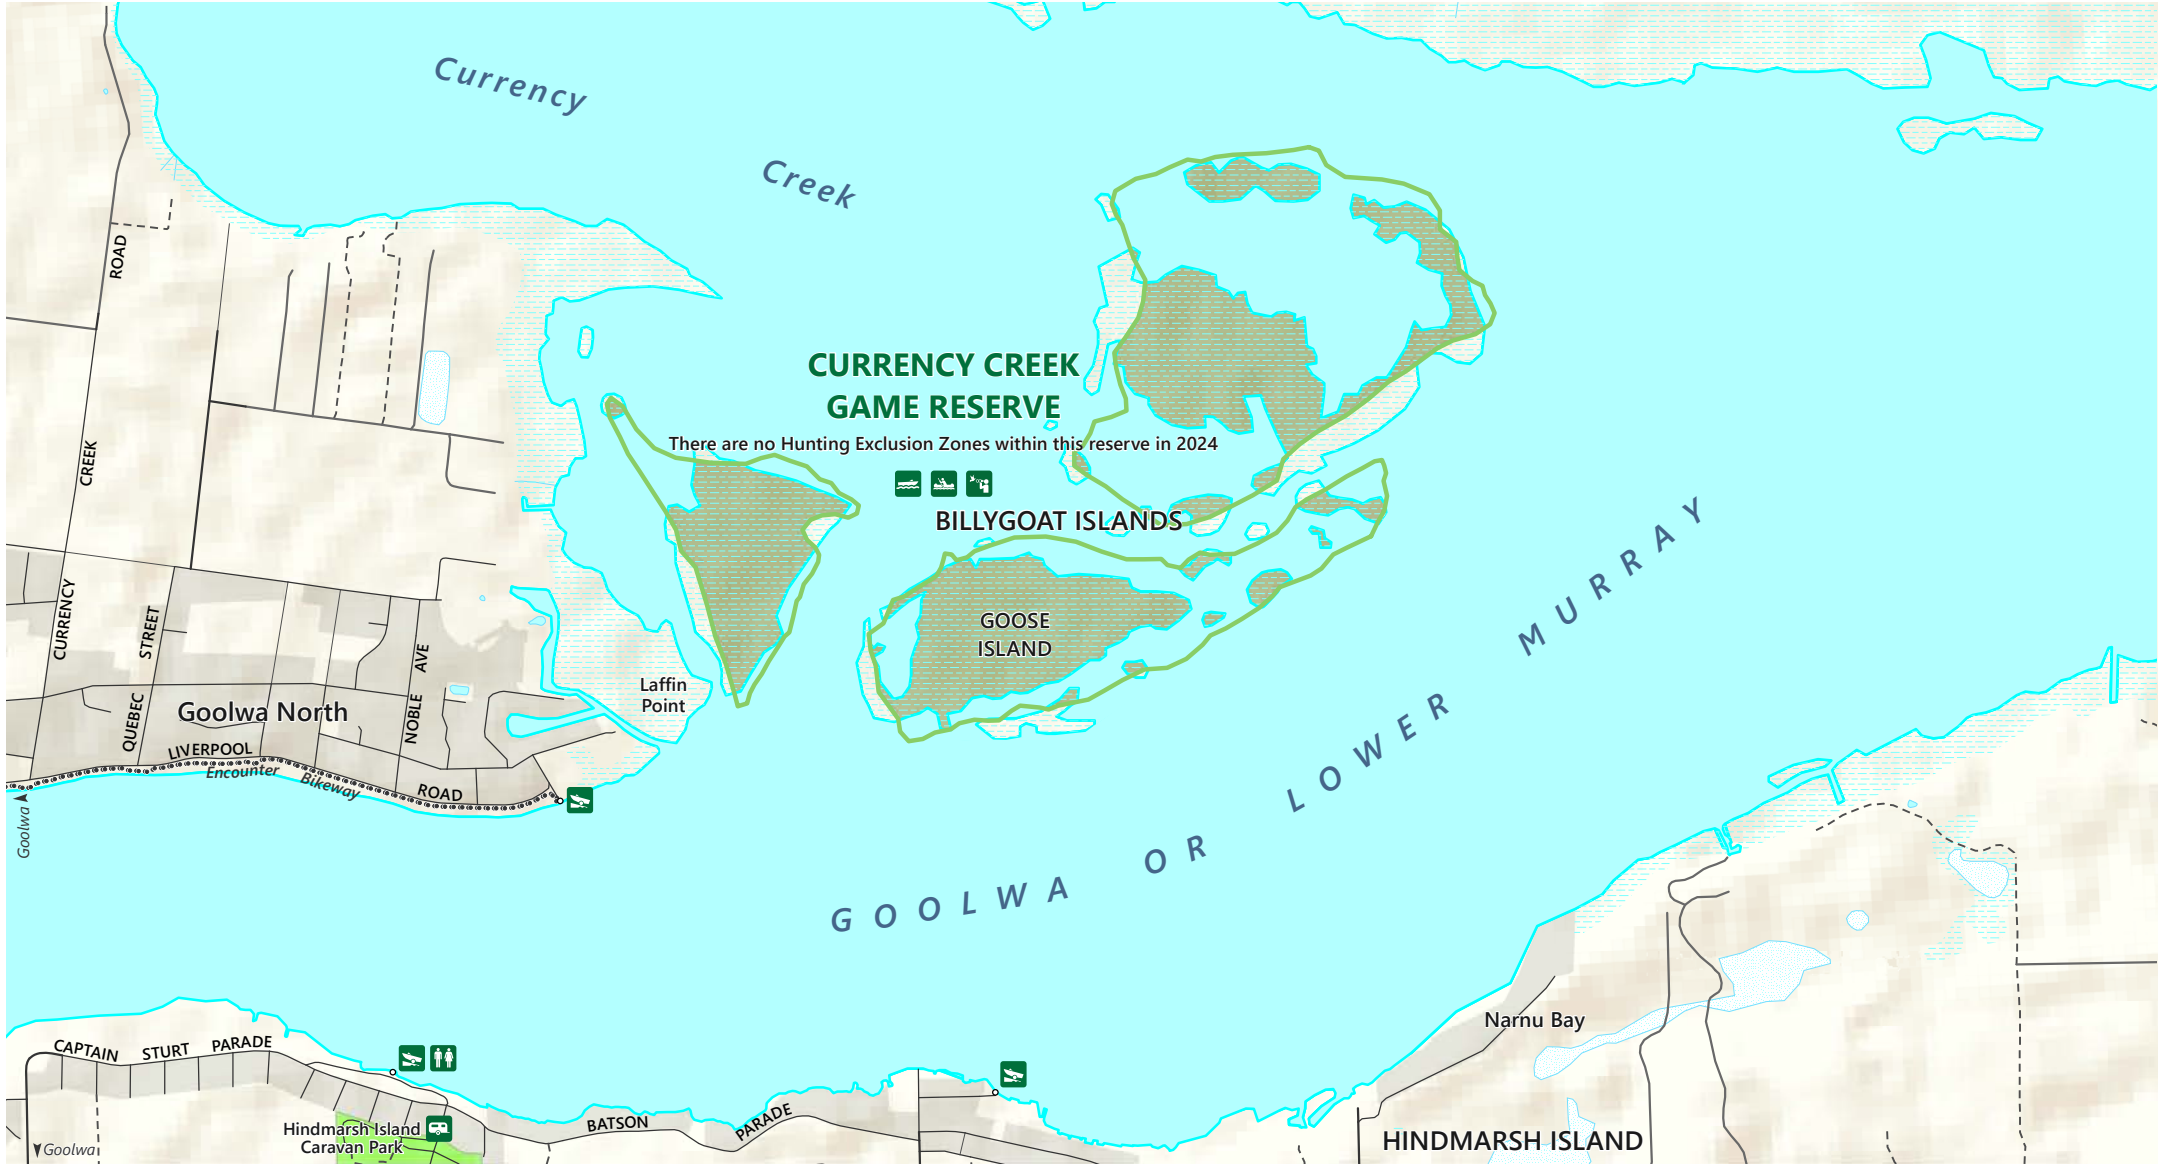

# Currency Creek Game Reserve

## Hunting Exclusion Zones 2024

-  Sealed road
-  Unsealed road
-  Track
-  Trail
-  Currency Creek Game Reserve
-  Built-up area
-  Water - perennial, intermittent
-  Land subject to inundation
-  Caravan park; Boat ramp
-  Boating; Canoeing
-  Birdwatching; Toilets

This map is valid for the 2024 duck open season only. Areas excluded from open season hunting on this map may vary from year to year.

DEW does not guarantee that this map is error free. Use of the map is at the user's sole risk and the information contained on the map may be subject to change without notice. Cartography by DEW, Mapland - 2023