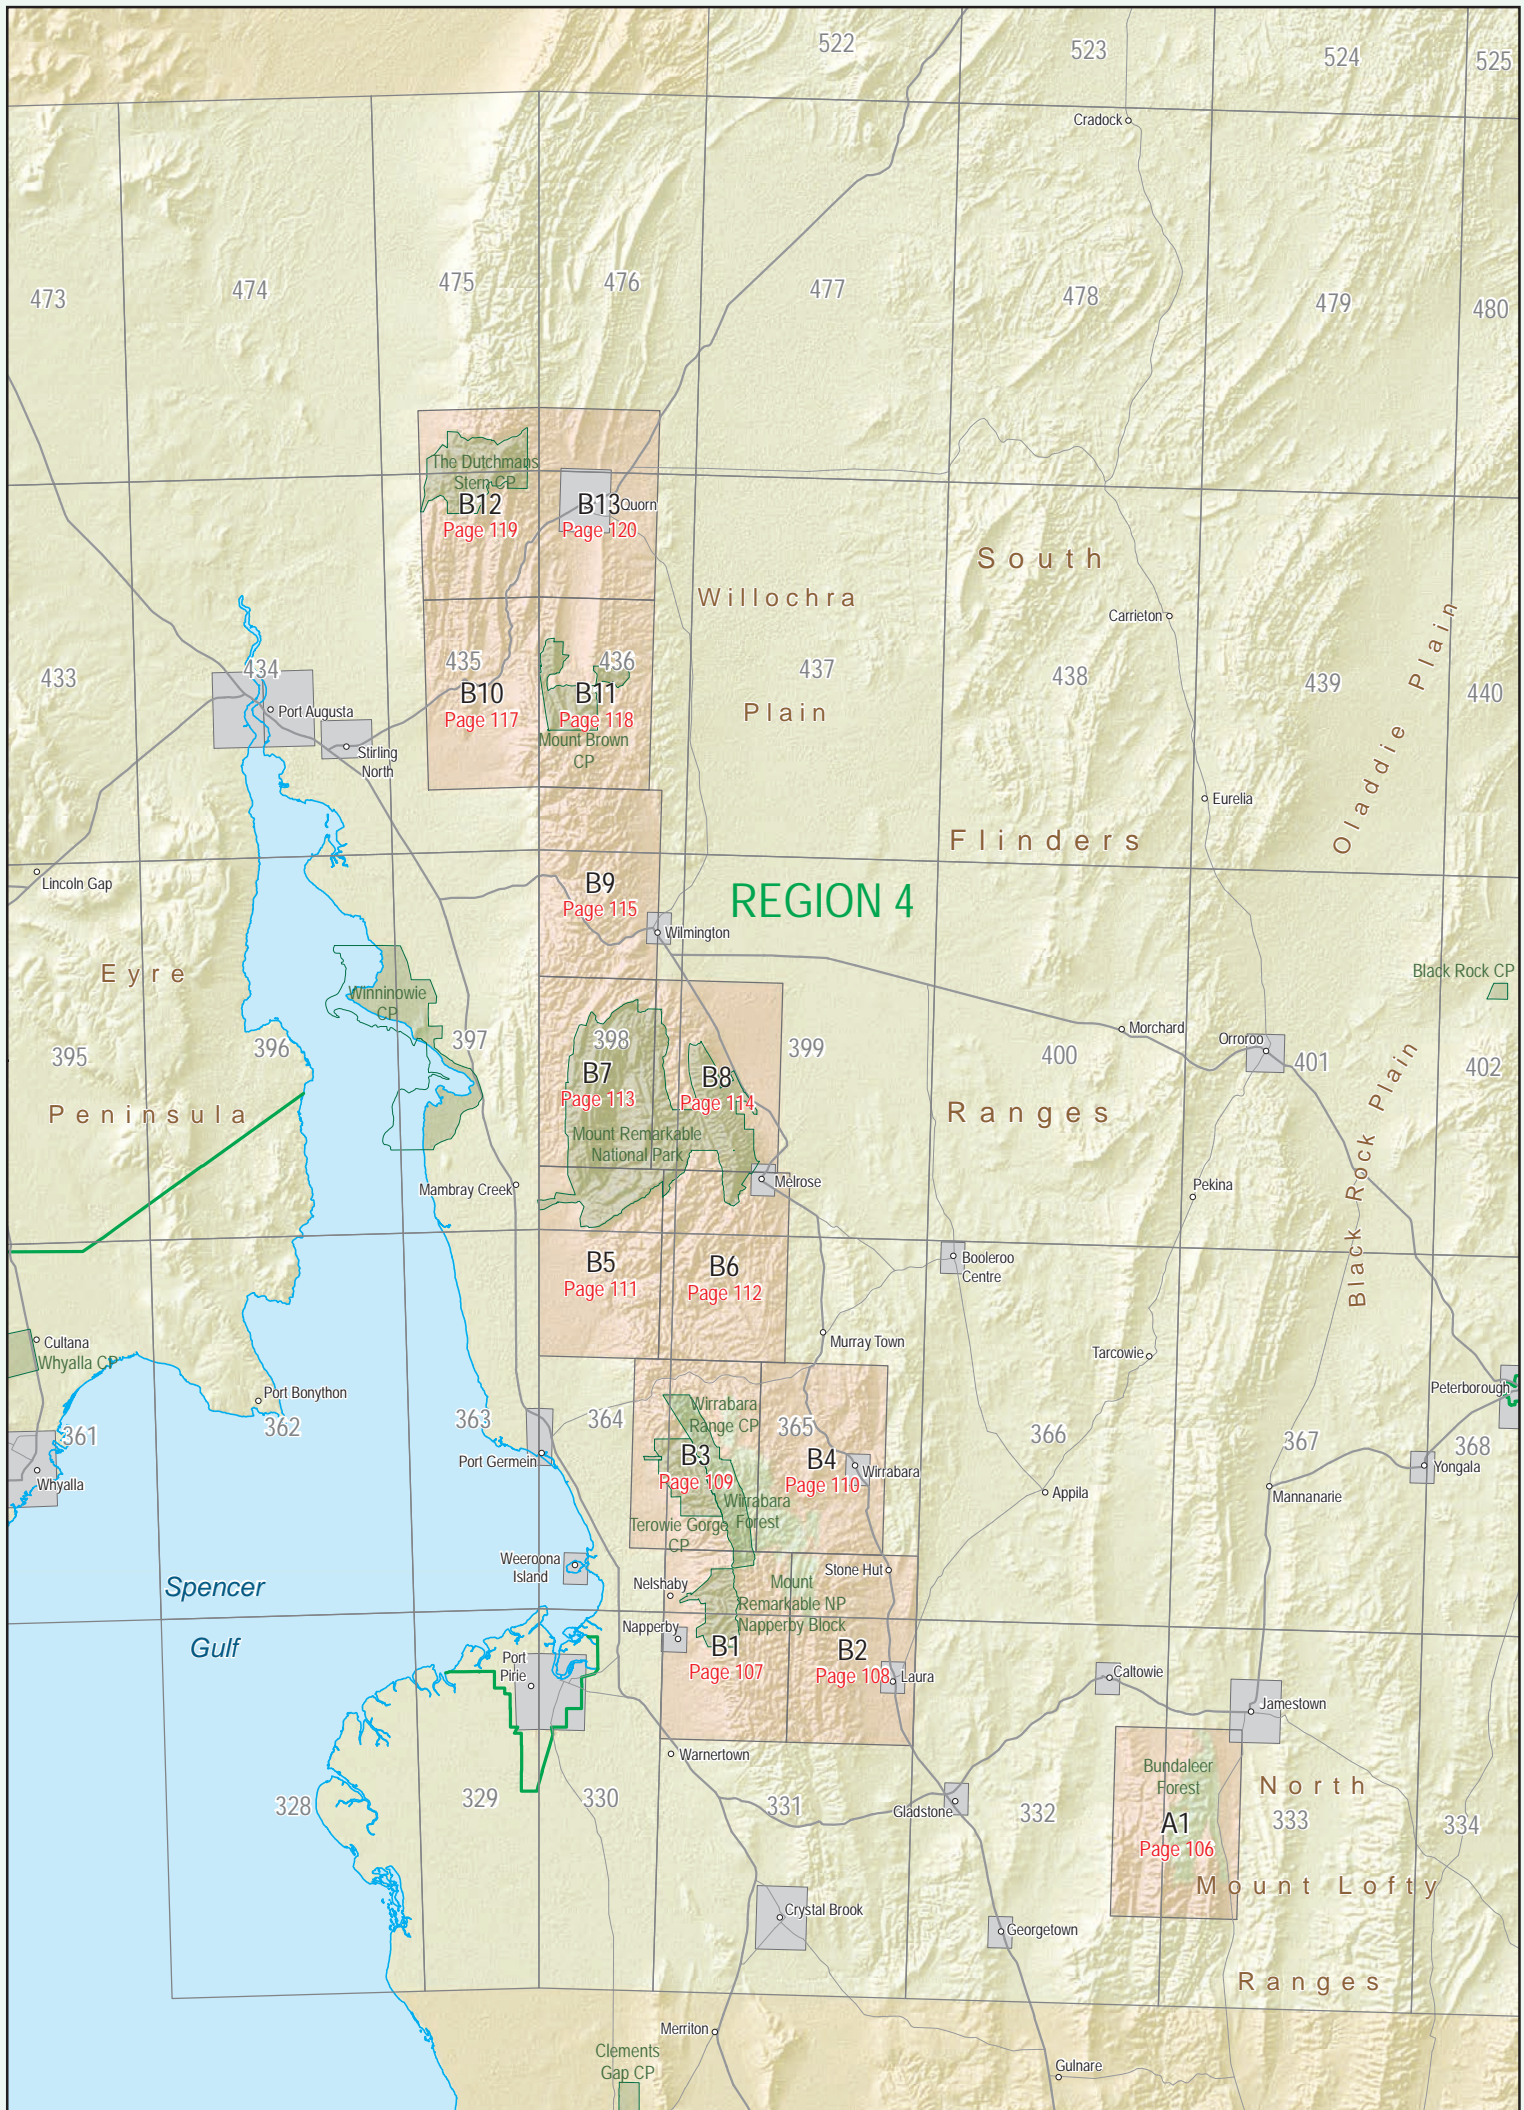

INDEX TO 1:100 000 MAPS

CFS REGIONAL BOUNDARIES

FR 7
1:400 000
Regional map

940
1:100 000
Topographic map

See 1:50 000
enlargements from
page 106

See town enlargements
from page 160

DEWNR reserve

MAP BOOK PAGE ORDER

699	700	701	702
640	641	642	643

INDEX TO 1:50 000 MAPS - SOUTH

See town enlargements from page 160

332 1:100 000 Topographic map

A1 See 1:50 000 enlargements from page 106

DEWNR reserve

CFS REGIONAL BOUNDARIES

INDEX TO 1:50 000 MAPS - NORTH