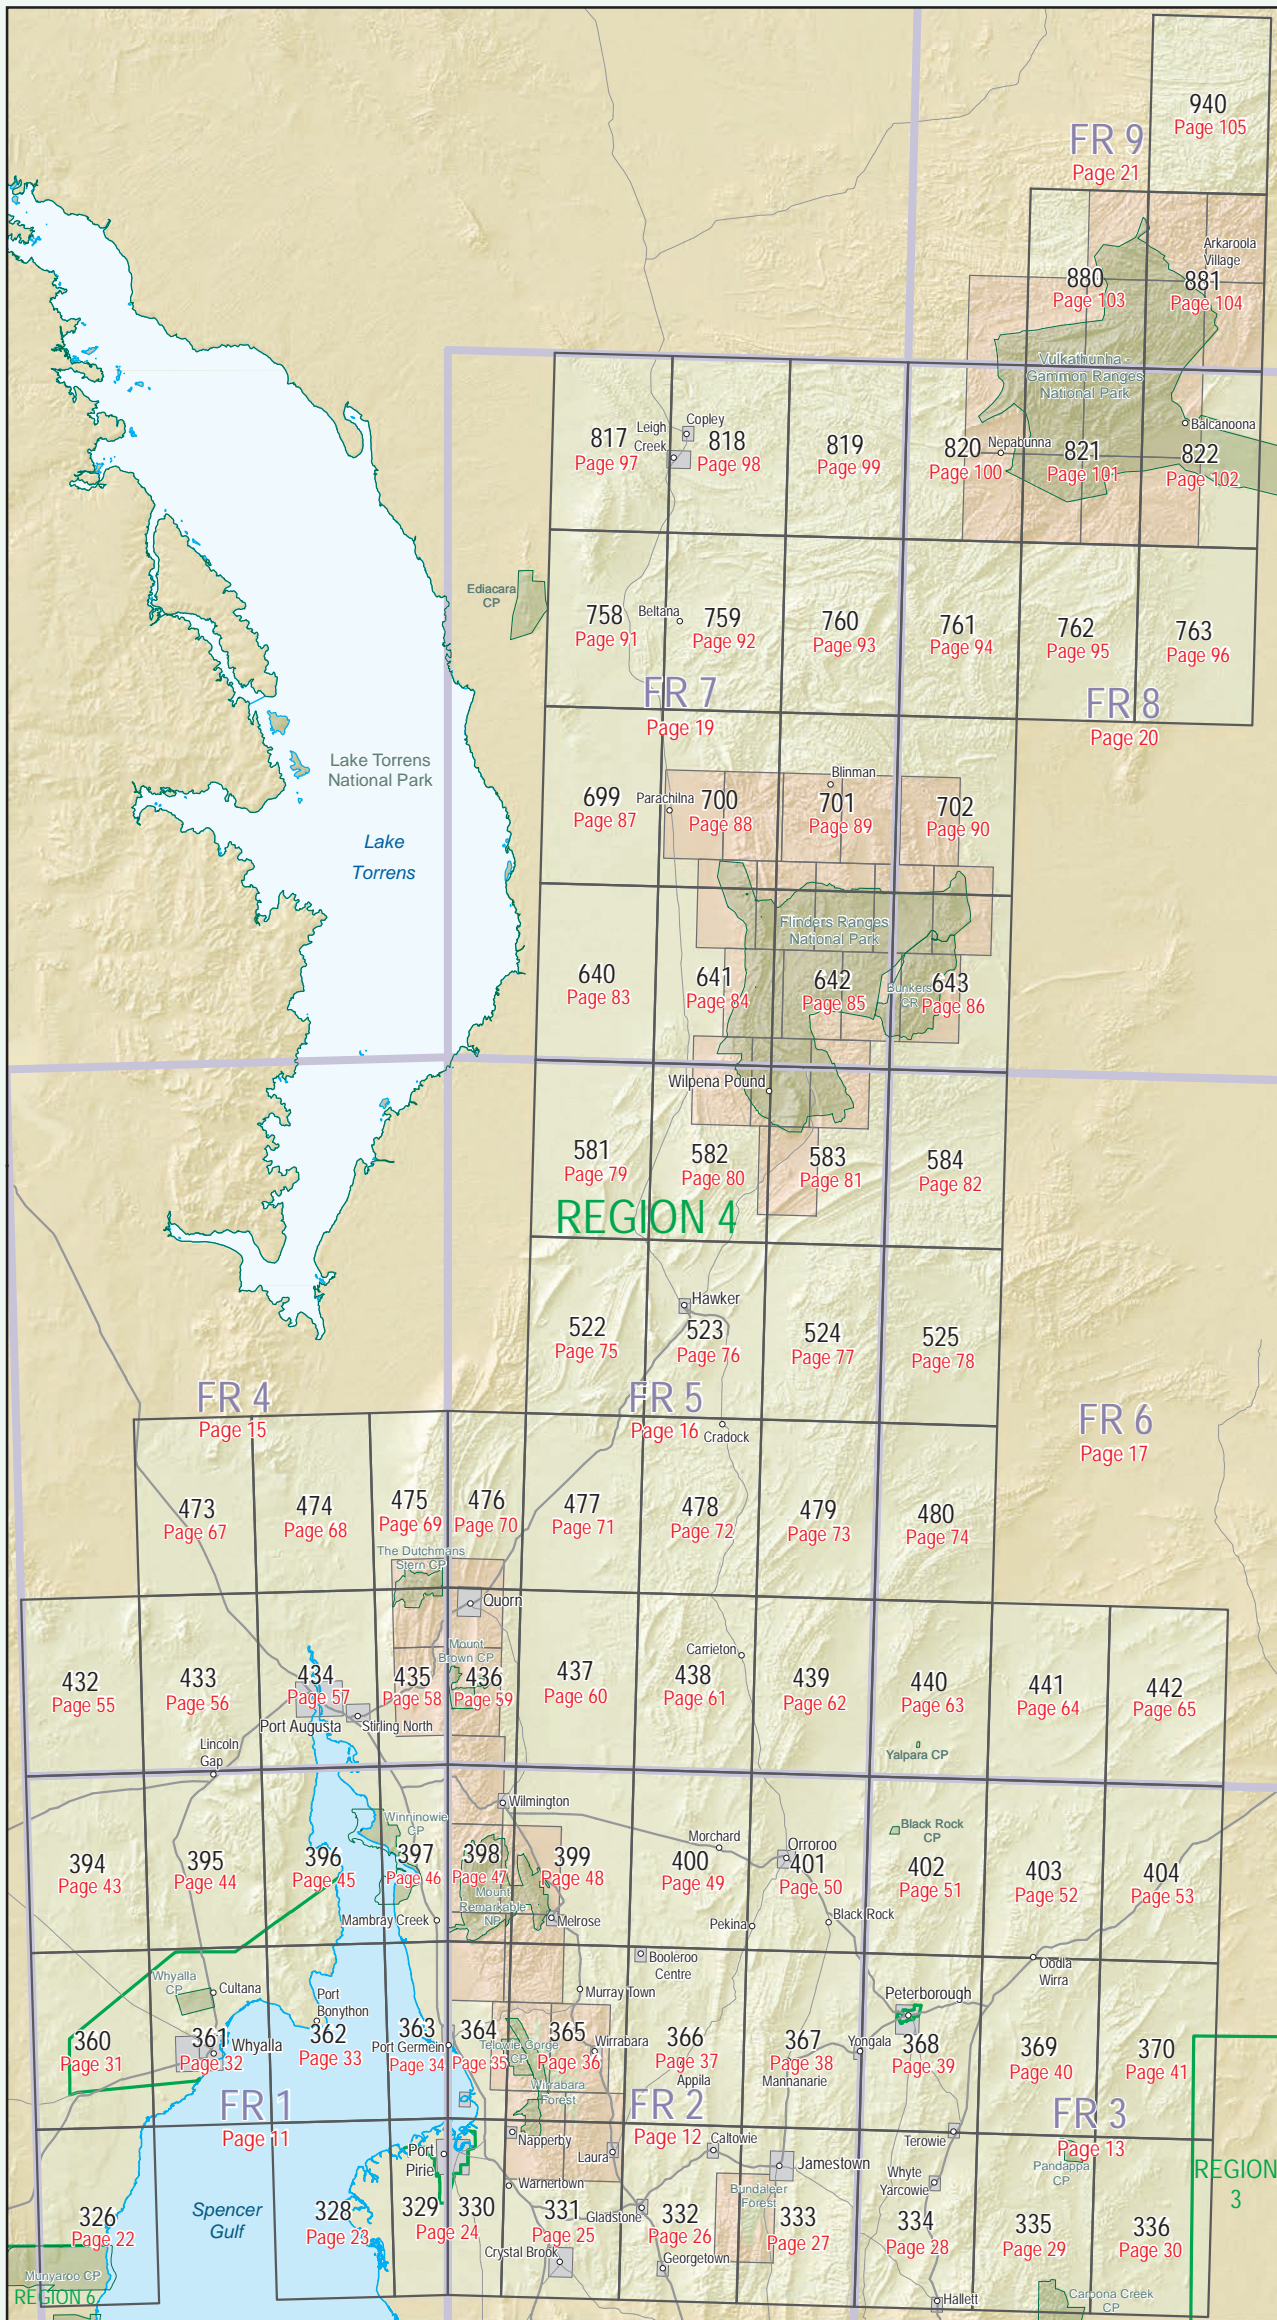

INDEX TO 1:100 000 MAPS

CFS REGIONAL BOUNDARIES

FR 7
1:400 000
Regional map

940
1:100 000
Topographic map

See 1:50 000
enlargements from
page 106

See town enlargements
from page 160

DEWNR reserve

MAP BOOK PAGE ORDER

699	700	701	702
640	641	642	643

INDEX TO 1:50 000 MAPS - SOUTH

See town enlargements from page 160

332 1:100 000 Topographic map

A1 See 1:50 000 enlargements from page 106

DEWNR reserve

CFS REGIONAL BOUNDARIES

INDEX TO 1:50 000 MAPS - NORTH