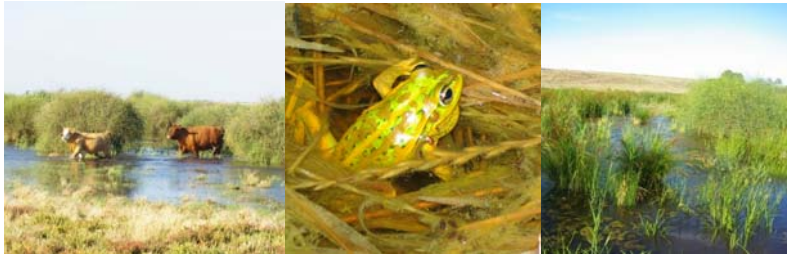

## Southern Bell Frog (*Litoria raniformis*) Monitoring in the Lower Lakes

Goolwa River Murray Channel, Tributaries of Currency Creek and  
Finniss River and Lakes Alexandrina and Albert.

Kate Mason  
Lower Murray Wetlands Project Officer