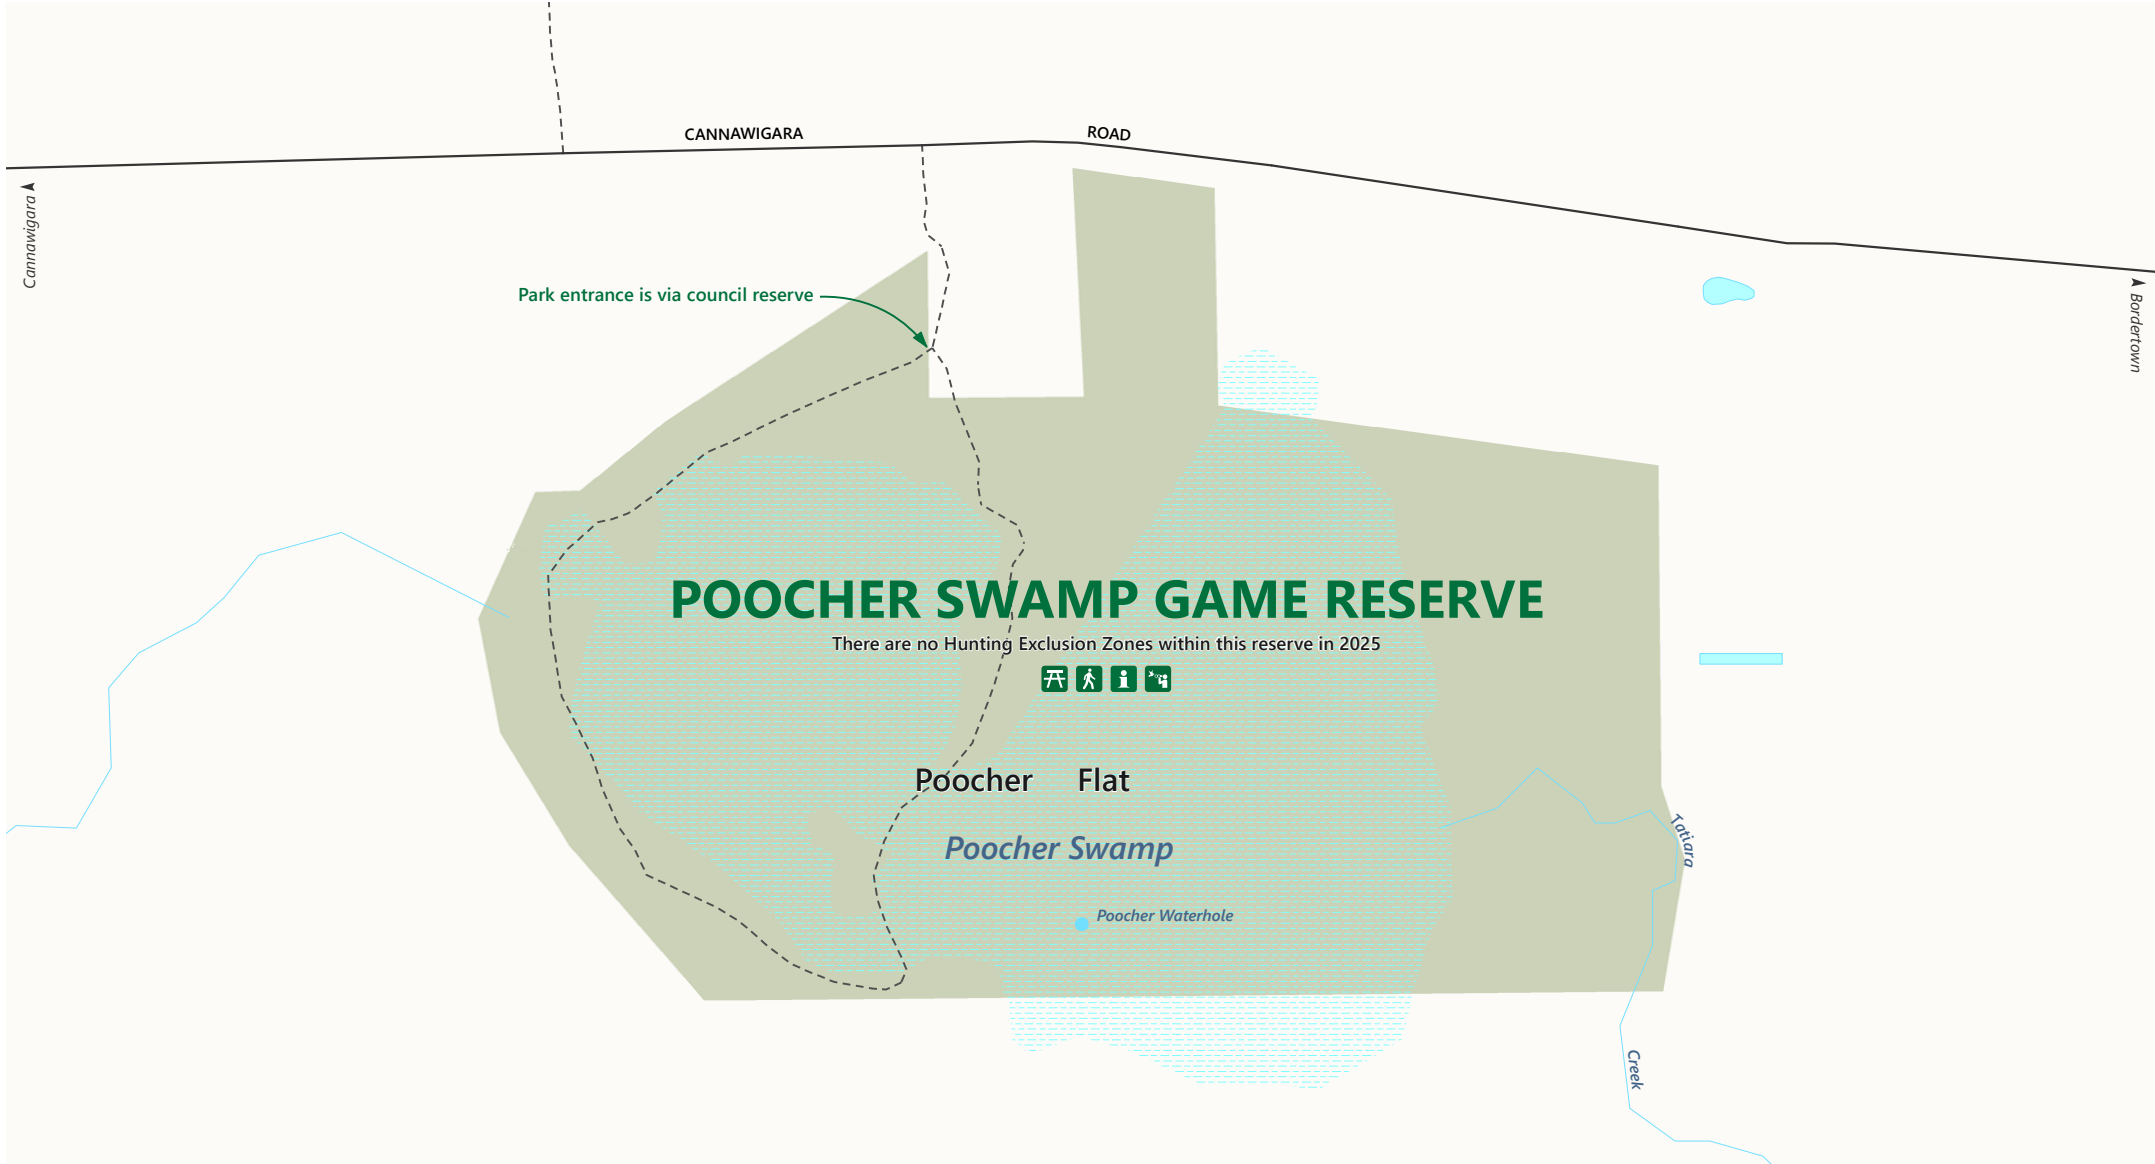

# Poocher Swamp Game Reserve

## Hunting Exclusion Zones 2025

- Sealed road
- Track
- Poocher Swamp Game Reserve

- Watercourse
- Water - perennial, intermittent
- Land subject to inundation

- Picnic table
- Walking trails
- Information
- Bird watching

This map is valid for the 2025 duck open season only. Areas excluded from open season hunting on this map may vary from year to year.

DEW does not guarantee that this map is error free. Use of the map is at the user's sole risk and the information contained on the map may be subject to change without notice. Cartography by DEW, Mapland - 2025