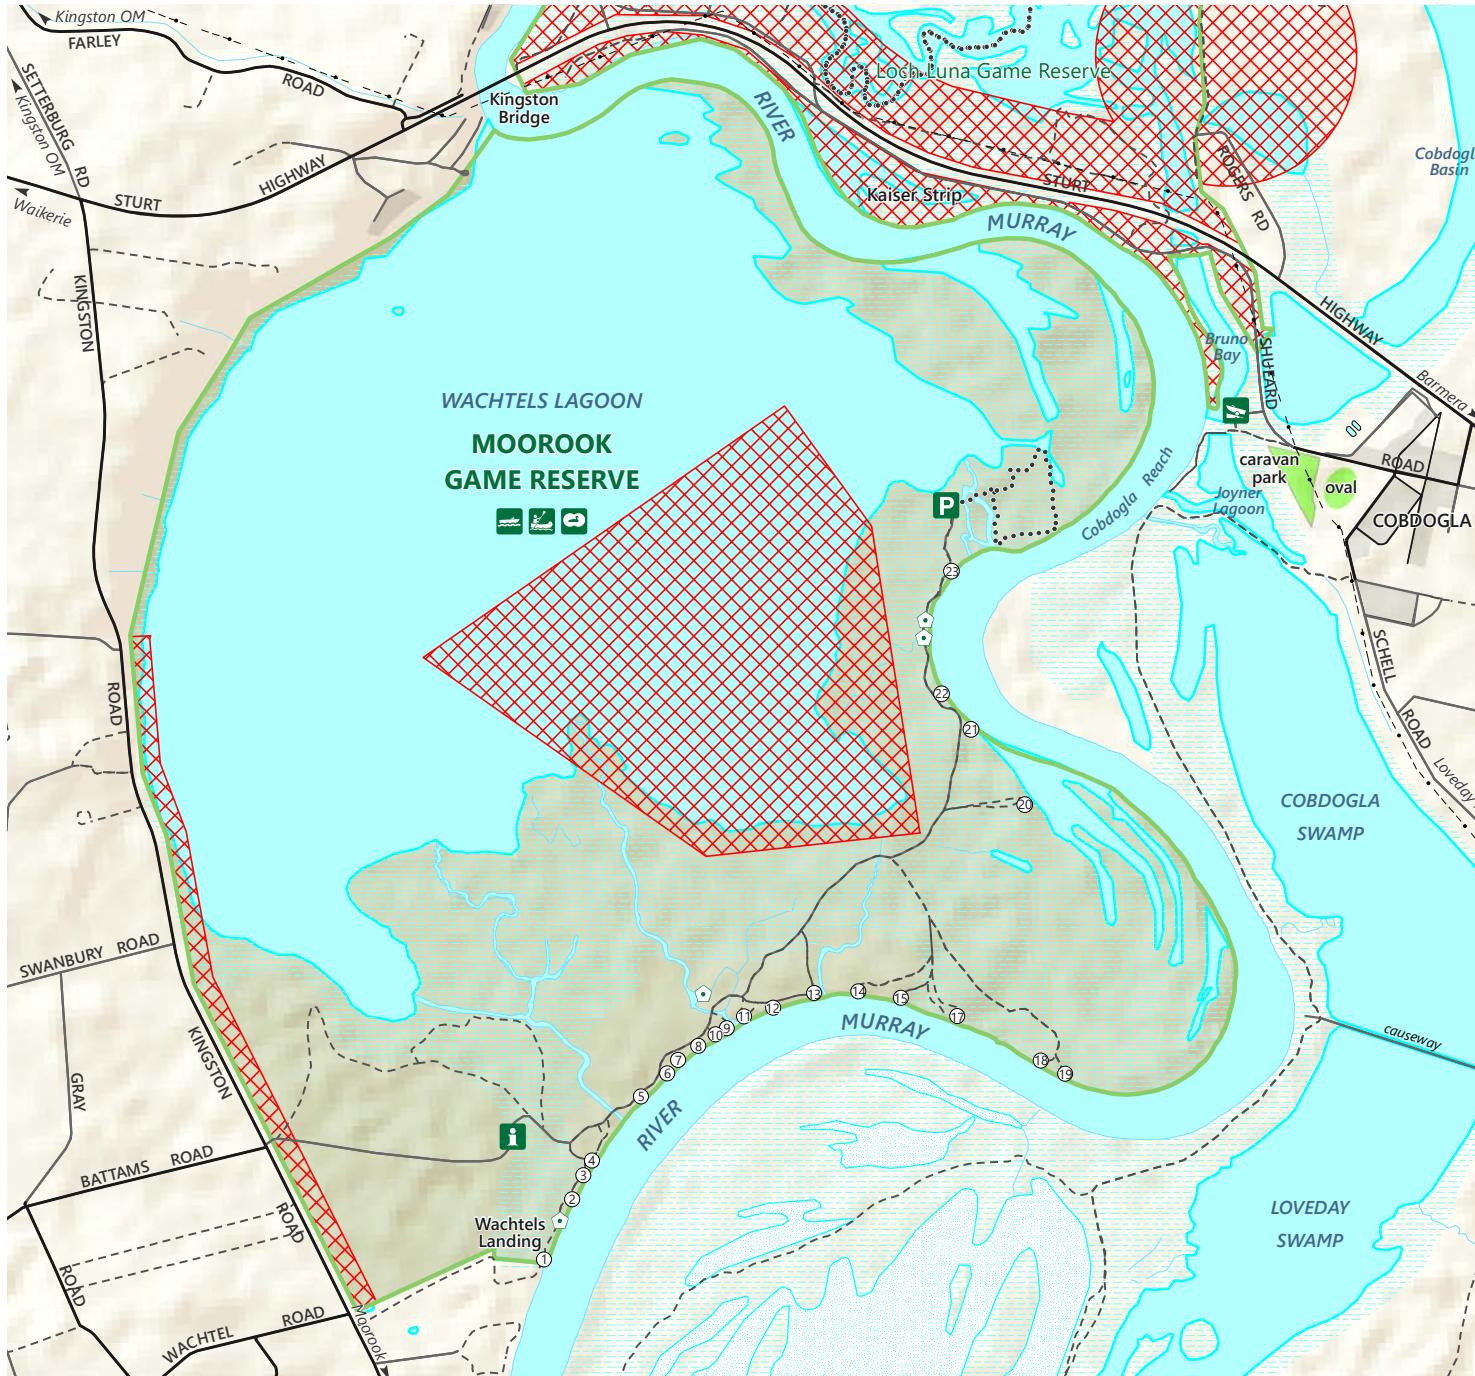

Moorook Game Reserve

Hunting Exclusion Zones 2025

- Sealed road
- Unsealed road
- - - Track
- · - · - Power Transmission Line
- Ⓚ Quarry
- Ⓢ Campsite number
- 🚣 Canoeing
- 🚤 Boating
- 🚤 Boat ramp
- 🟩 Moorook Game Reserve
- 🟩 Park boundary
- 🔴 Duck Season Exclusion Zone
- 🏠 Built-up area
- 🌊 Lake - perennial; intermittent
- 🌊 Land subject to inundation
- 🏠 Day visitor site - no camping
- 🕒 Bird watching
- 📍 Information
- 🅑 Parking

This map is valid for the 2025 duck open season only. Areas excluded from open season hunting on this map may vary from year to year.

DEW does not guarantee that this map is error free. Use of the map is at the user's sole risk and the information contained on the map may be subject to change without notice. Cartography by DEW, Mapland - 2025