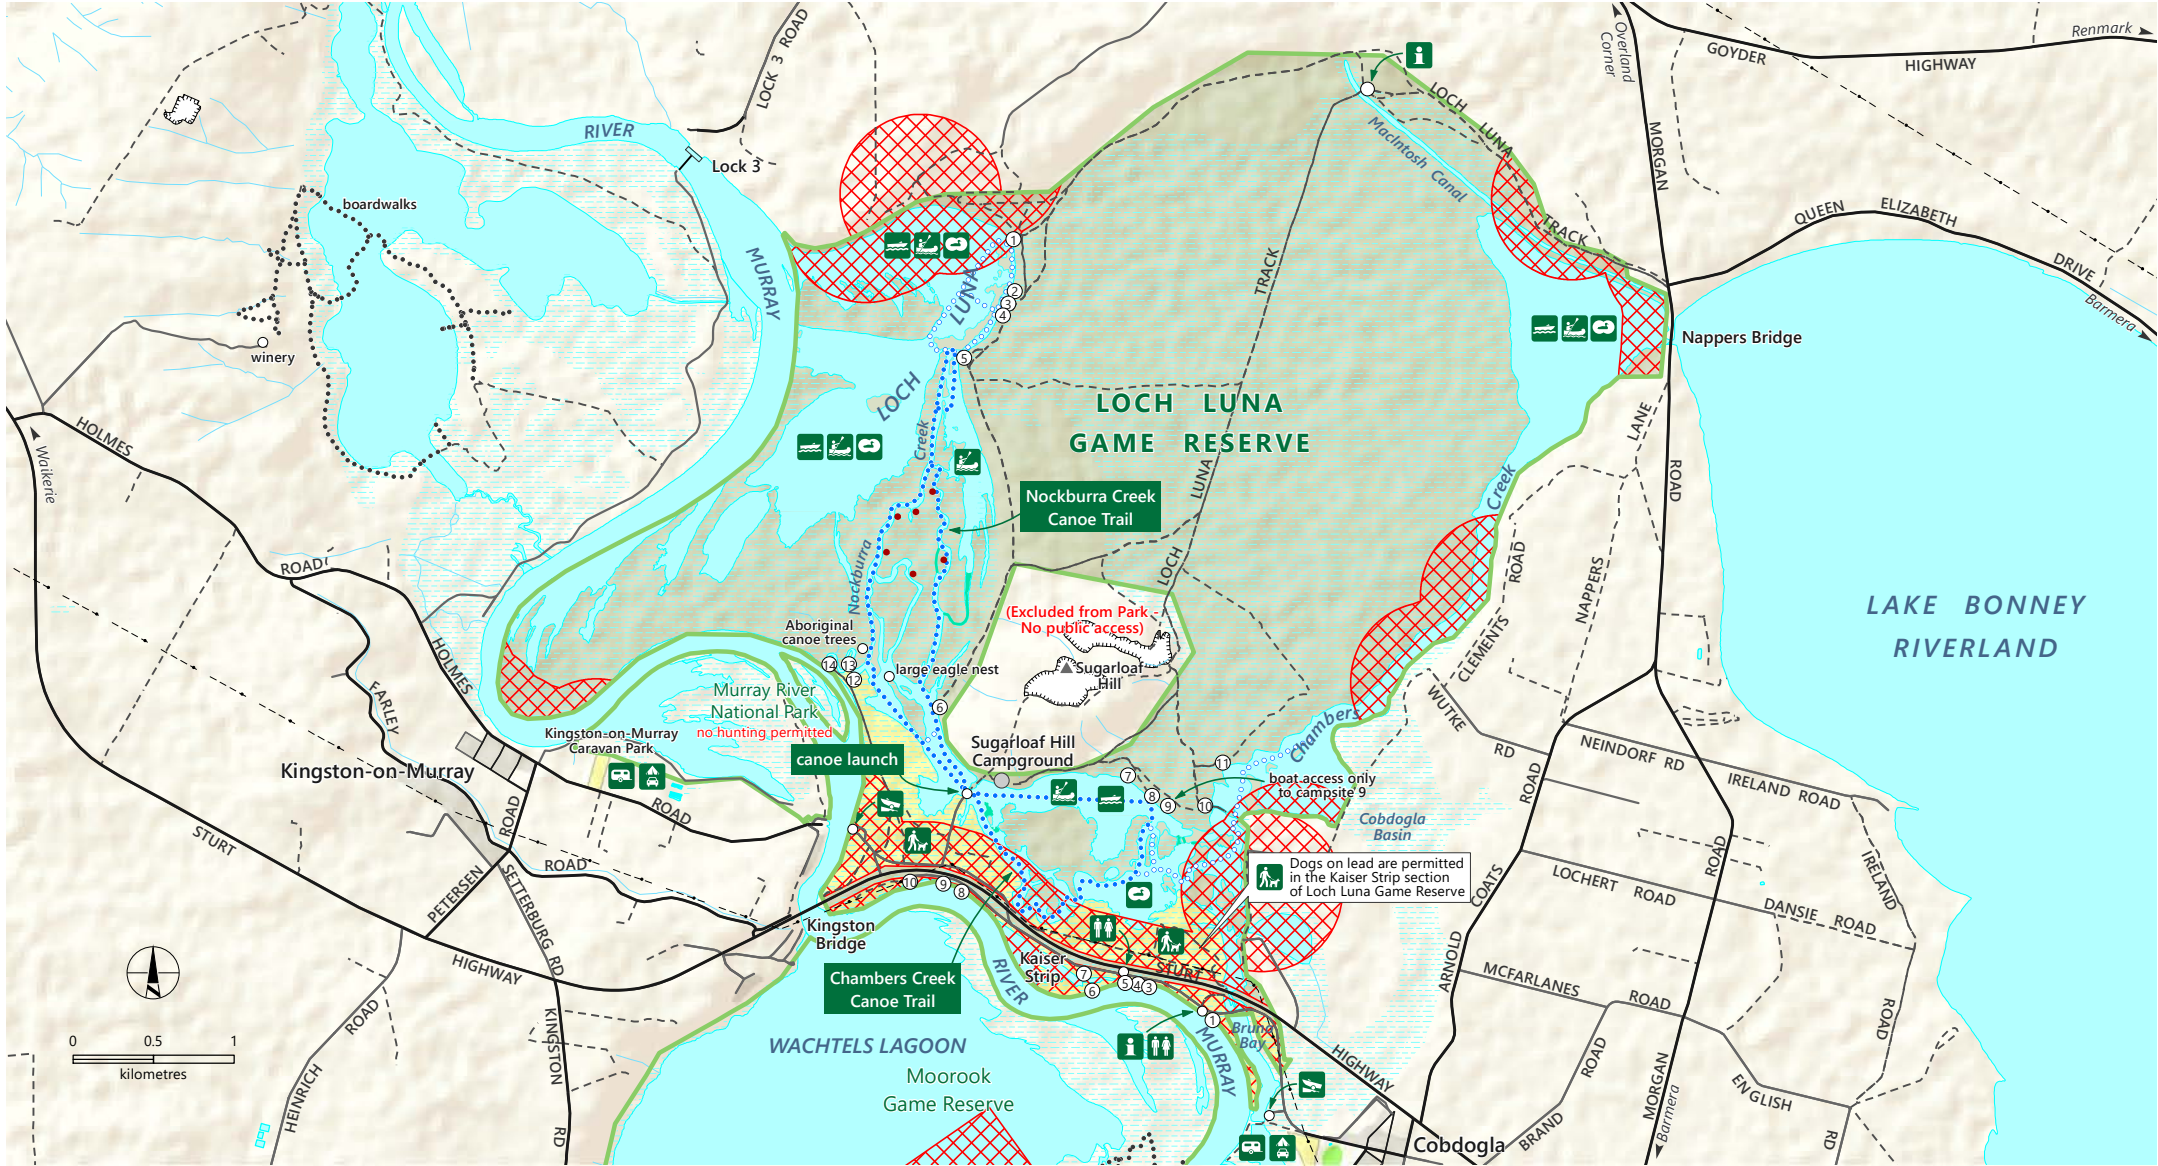

# Loch Luna Game Reserve

## Hunting Exclusion Zones 2025

- Sealed road
- - - Unsealed road
- - - Track
- ..... Walking trail
- ..... Marked canoe trail
- ..... Alternative canoe trails
- - - Power transmission line
- Loch Luna Game Reserve
- Park boundary; Dogs permitted on lead
- Duck Season Exclusion Zone
- Built-up area
- Water - perennial, intermittent
- Land subject to inundation; Quarry
- Route blocked by reeds
- Possible canoe landing site; Campsite number
- Boating; Canoeing
- Boat ramp; Birdwatching
- Toilets; Information
- Caravan sites; Campground

This map is valid for the 2025 duck open season only. Areas excluded from open season hunting on this map may vary from year to year.

DEW does not guarantee that this map is error free. Use of the map is at the user's sole risk and the information contained on the map may be subject to change without notice. Cartography by DEW, Mapland - 2025