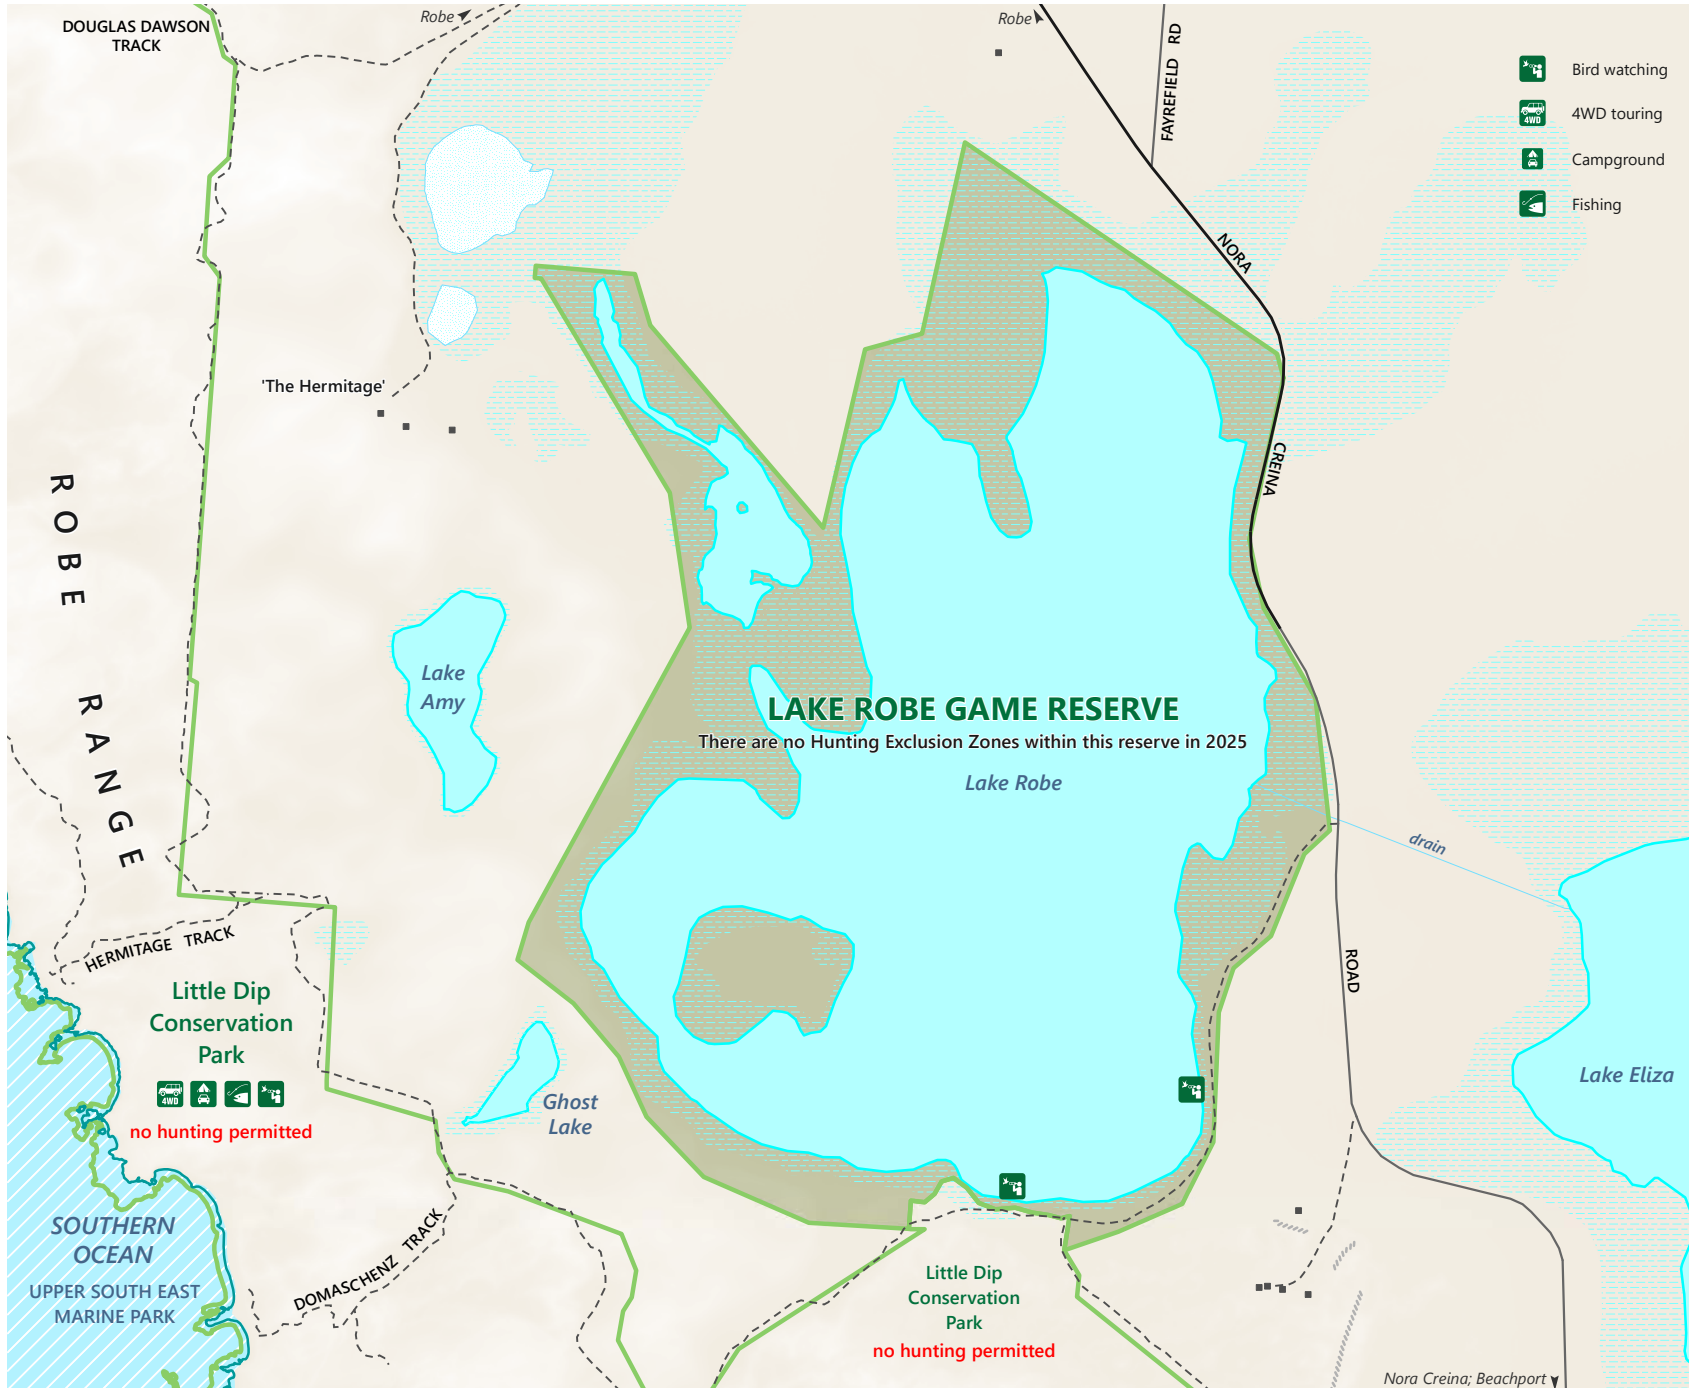

Lake Robe Game Reserve

Hunting Exclusion Zones 2025

- Bird watching
- 4WD touring
- Campground
- Fishing

- Sealed road
- Unsealed road
- Vehicle track
- Lake Robe Game Reserve
- Other NPWSA reserves
- Marine park
- Lake: permanent
- Lake: intermittent
- Land subject to inundation
- Sand ridge
- Building

This map is valid for the 2025 duck open season only. Areas excluded from open season hunting on this map may vary from year to year.

DEW does not guarantee that this map is error free. Use of the map is at the user's sole risk and the information contained on the map may be subject to change without notice. Cartography by DEW, Mapland - 2025