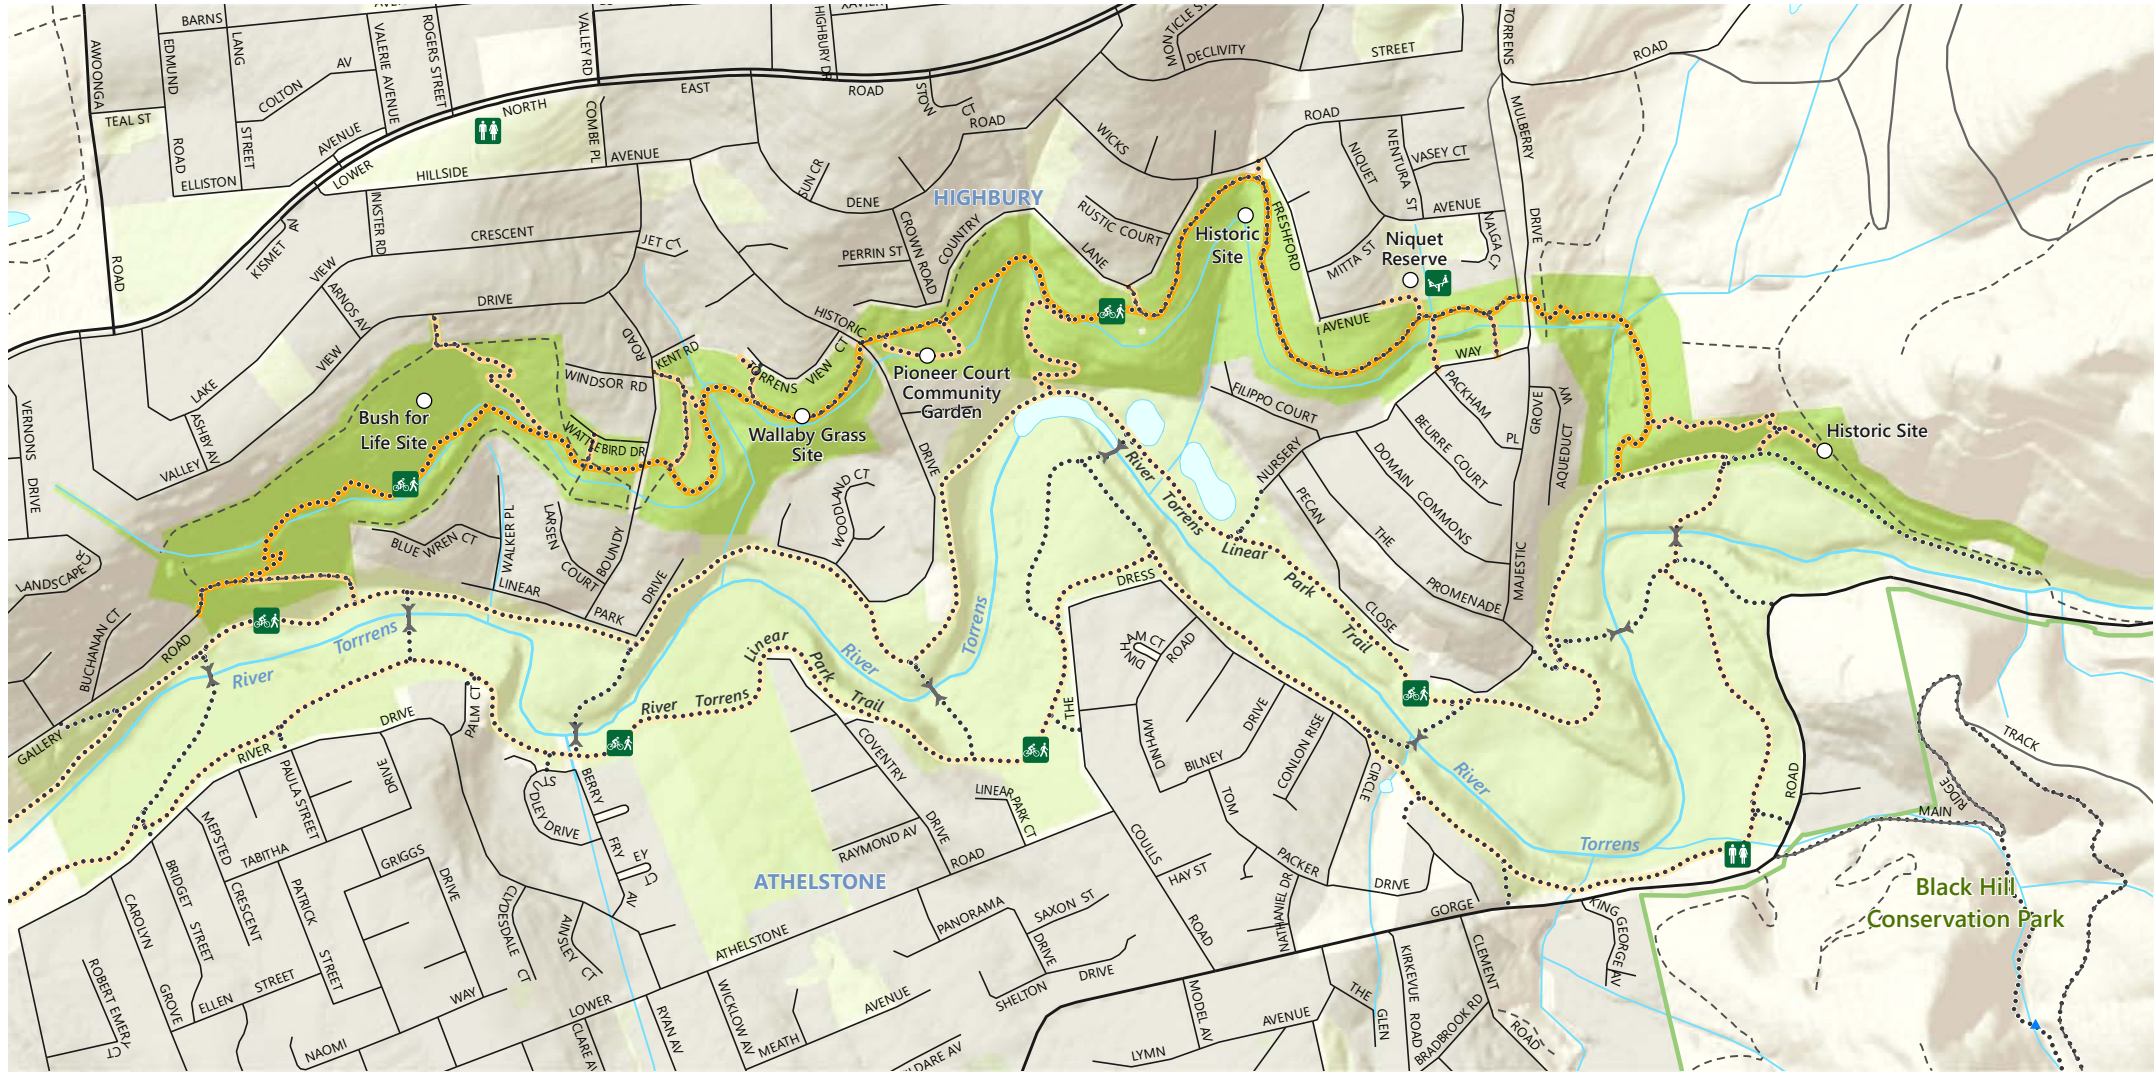

Highbury Aqueduct Reserve

-  Sealed road
-  Unsealed road
-  Track
-  Trail - Shared use
-  Major path - Shared use Cycling and Walking
-  Link trail
-  River Torrens Linear Park Trail
-  Footbridge
-  Toilets
-  Playground
-  Shared use trail
-  Highbury Aqueduct Reserve
-  Linear Park
-  Local reserve

For more information, visit:
www.environment.sa.gov.au/topics/park-management/public-land-stewardship-project/highbury-aqueduct-reserve

Visit parks.sa.gov.au
 Get the Avenza Maps app to use park maps on your phone.