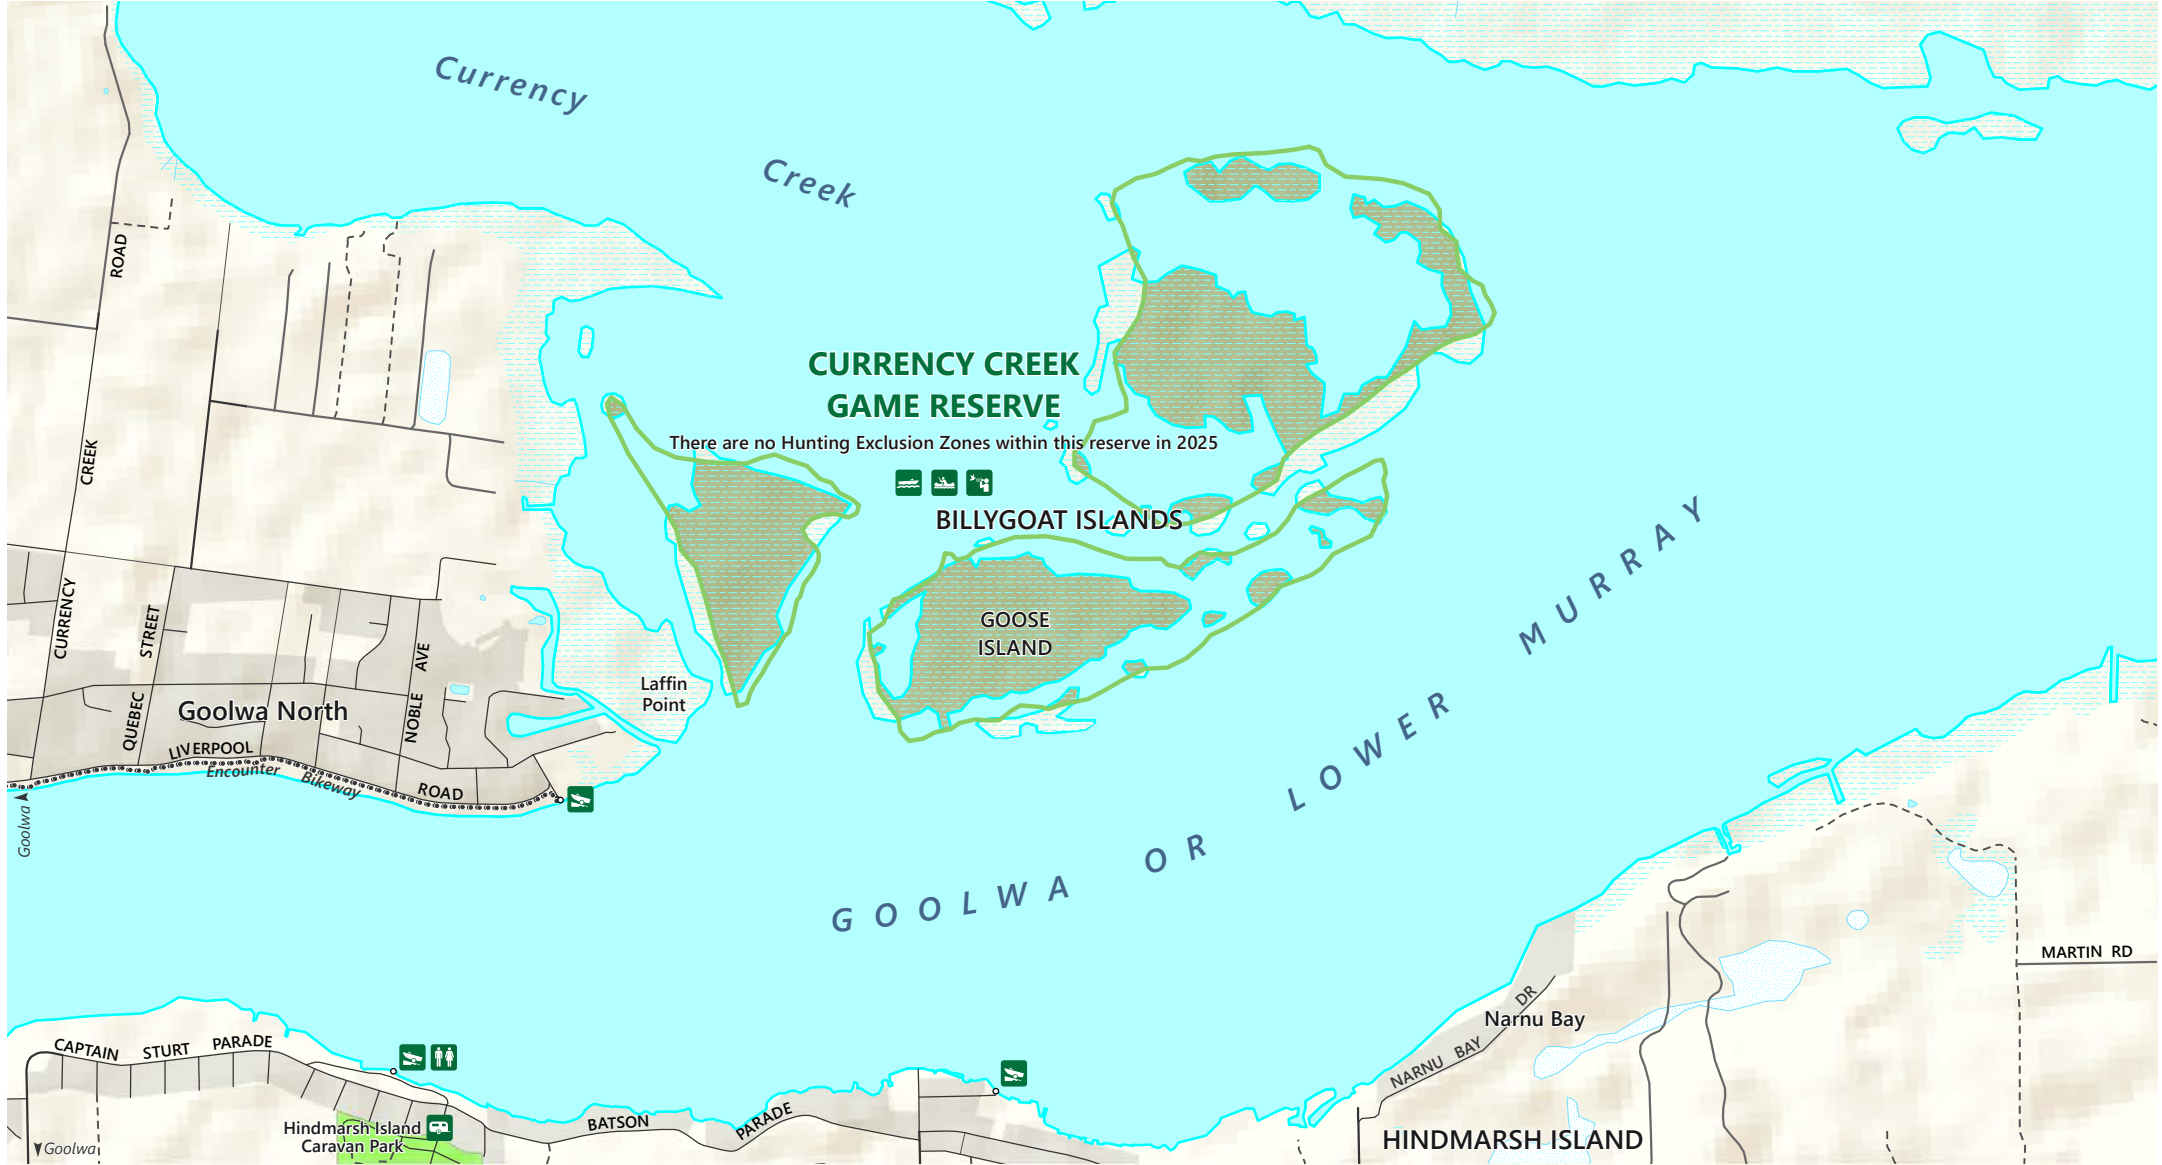

Currency Creek Game Reserve

Hunting Exclusion Zones 2025

- Sealed road
- Unsealed road
- - - Track
- Trail
- Currency Creek Game Reserve
- Built-up area
- Water - perennial, intermittent
- Land subject to inundation
- Caravan park; Boat ramp
- Boating; Canoeing
- Birdwatching; Toilets

This map is valid for the 2025 duck open season only. Areas excluded from open season hunting on this map may vary from year to year.

DEW does not guarantee that this map is error free. Use of the map is at the user's sole risk and the information contained on the map may be subject to change without notice. Cartography by DEW, Mapland - 2025