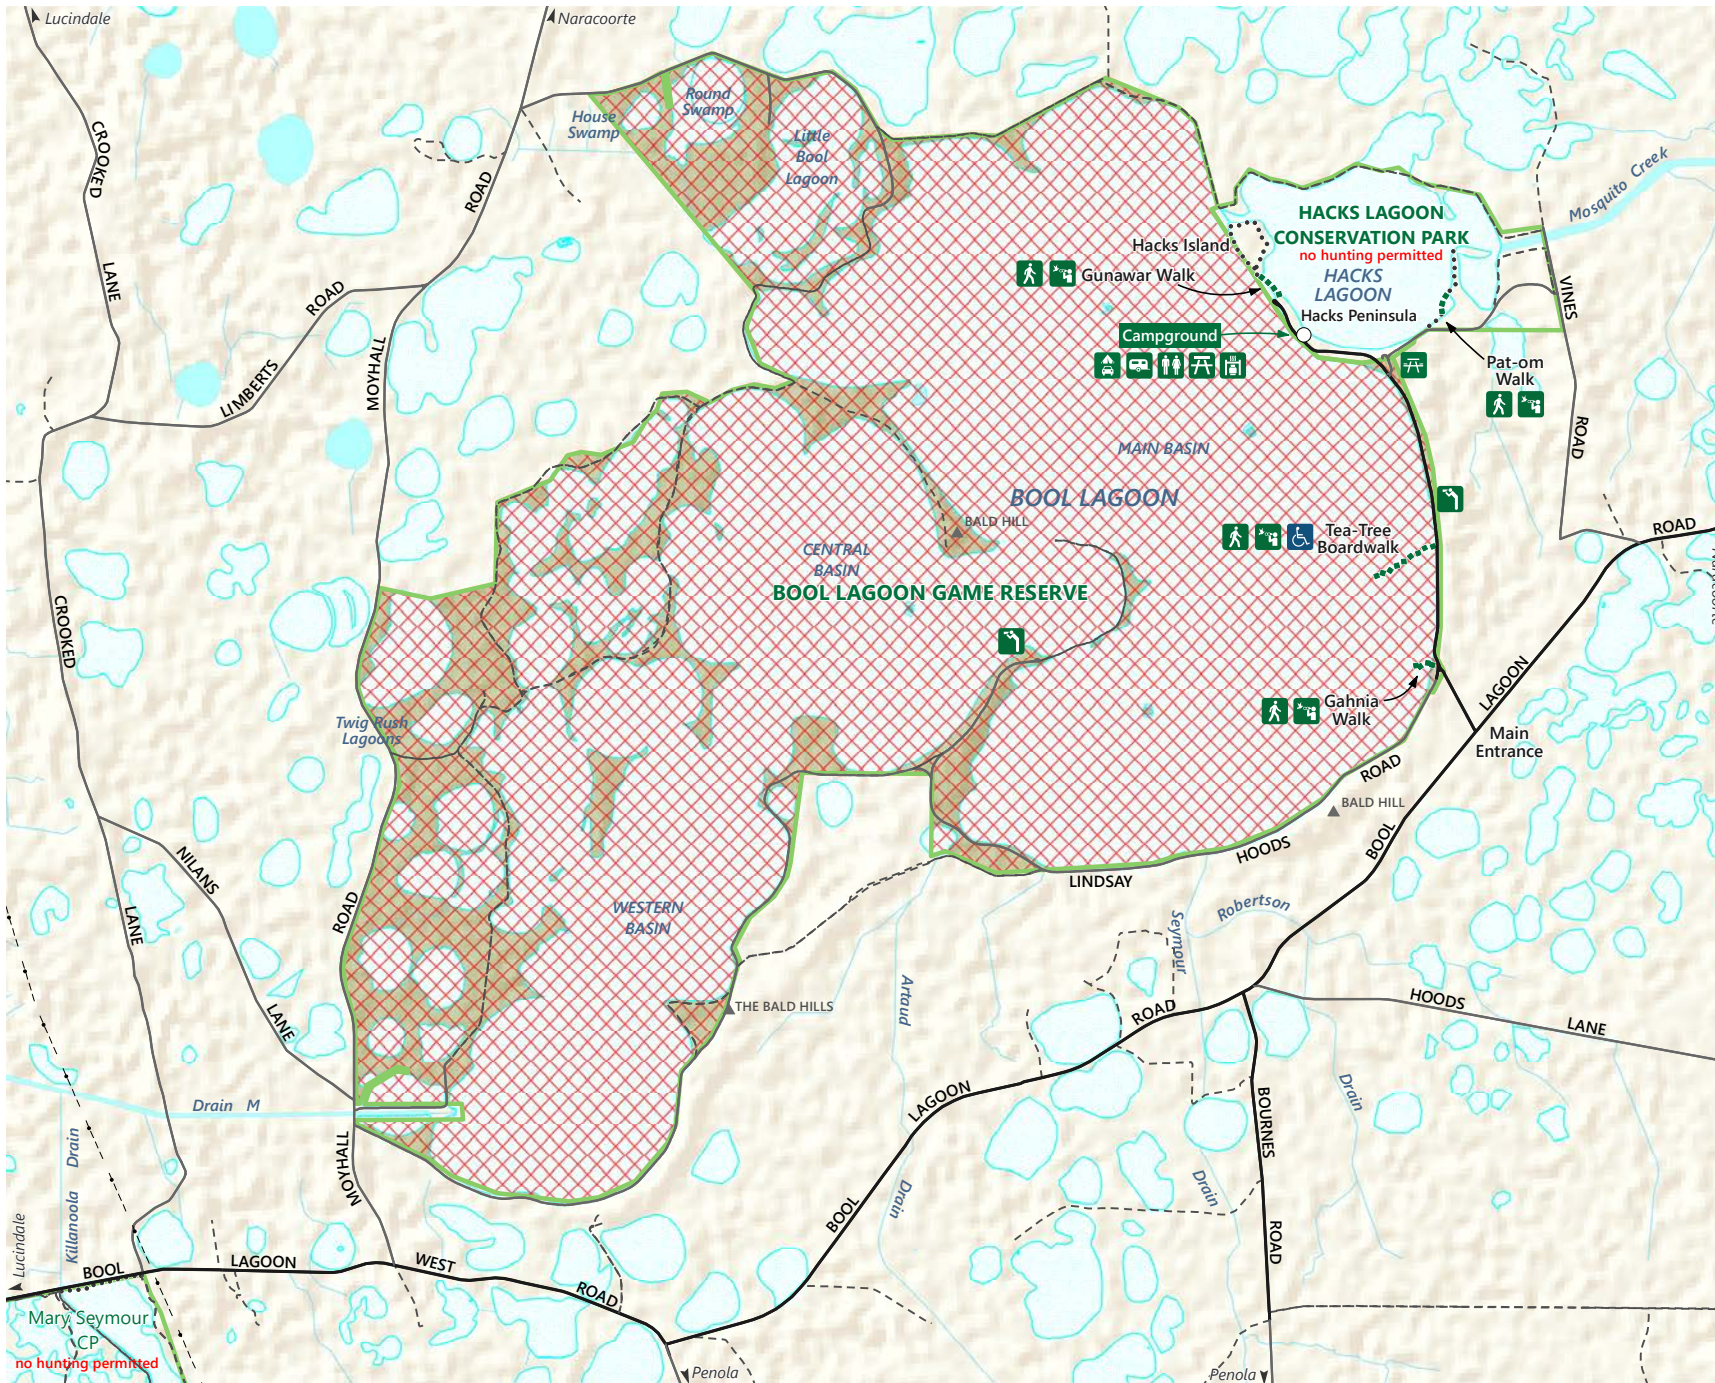

Bool Lagoon Game Reserve

Hunting Exclusion Zones 2025

Government of South Australia

- Sealed road
- Unsealed road
- Track
- Walking trail
- Boardwalk
- Power transmission line
- Bool Lagoon Game Reserve
- Park boundary
- Duck Season Exclusion Zone
- Intermittent lake
- Watercourse
- Campground; Caravan sites
- Toilets; Picnic area
- Gas barbecue; Walking trail
- Bird watching; Lookout
- Disabled access

This map is valid for the 2025 duck open season only. Areas excluded from open season hunting on this map may vary from year to year.

DEW does not guarantee that this map is error free. Use of the map is at the user's sole risk and the information contained on the map may be subject to change without notice. Cartography by DEW, Mapland - 2025